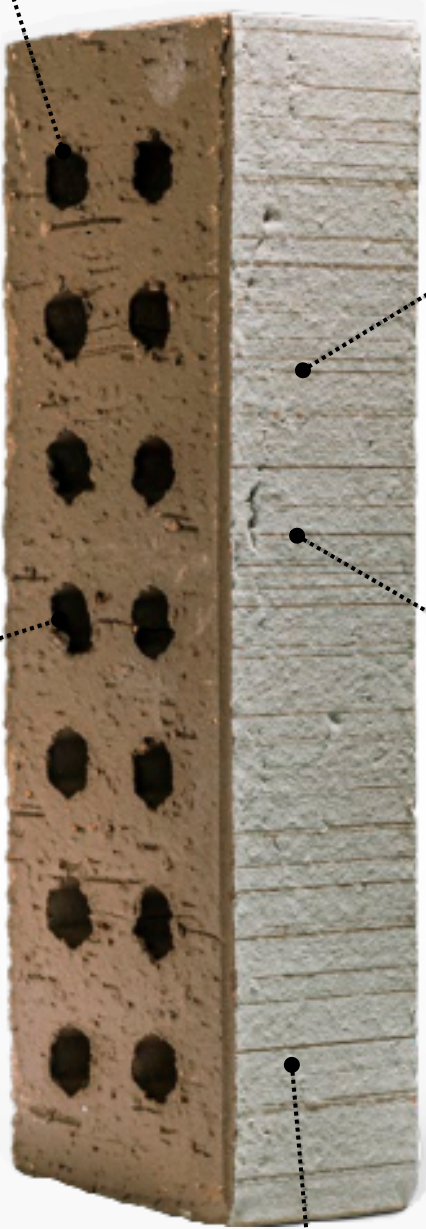

LOHAS

AUSTRALIA

ECO BRICK COLLECTION

ELIGINA SPEC GUIDE

LOHASAU.COM

Eco-brick is the perfect choice for environmentally aware housebuilders

Eco-brick offers all the benefits and features of traditional ceramic facing bricks, but in a slimmer format: An Eco-brick is 35 mm narrower, without compromising durability, strength or stability. The slimline size means 30% more can be fired on a kiln car at any one time. On a like-for-like brick this dematerialisation (doing more with less) results in reducing our overall CO₂ impact.

Linear oblong format

Sleek

Pure

Organic tones

Unique sandless texture

Organic colors, linear look

-

Light and lines encapsulate the subtle essence of this brick. Its gracefully refined design and elongated dimensions emphasise horizontality, offering a modern canvas for personalised architecture with a gentle, relaxed character.

When it comes to colours, this brick embraces a pristine palette of organic tones. Whether you choose white, gray, red, or black, each version exudes timeless elegance. The interplay of light stripes and the delicate, smooth, grained structure imbues character into every Eligina contemporary architectural project.