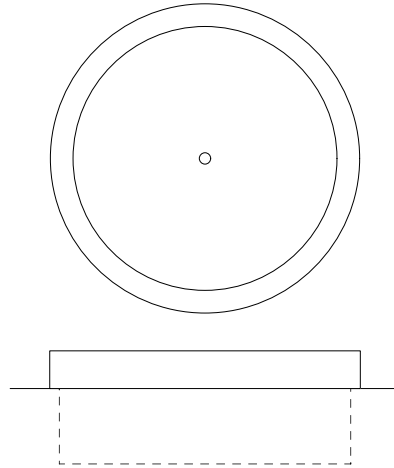

## content

p. 03 - 10

AFBAK

p. 11 - 12

COLUMN

p. 13 - 16

MIRROR R - O

**afbaks**  
35.5 x 25 x h. 13.5 cm

**afbaks**  
39 x 28.5 x h. 13.5 cm

available in glazes and textures  
not lockable

each basin is handcrafted and unique.  
variations in colors or dimensions are the signature of our product.

**afb a k L**  
41.5 x 39 x h. 12.5 cm

available in glazes and textures  
not lockable

each basin is handcrafted and unique.  
variations in colors or dimensions are the signature of our product.

**a f b a k R i**  
dia 40.5/34.5 x h. 5/15 cm

**a f b a k R o**  
dia 41/37 x h. 15 cm

available in glazes and textures  
not lockable

each basin is handcrafted and unique.  
variations in colors or dimensions are the signature of our product.

**a f b a k Ro XS**  
dia 30 x h. 19,5 cm