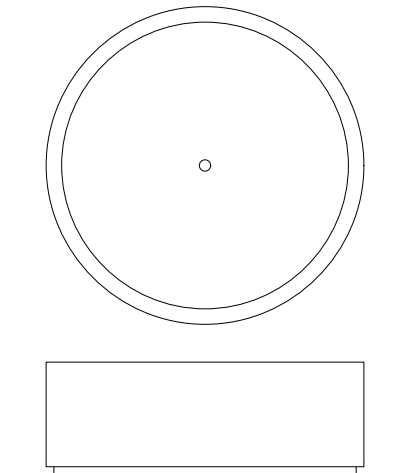

## content

p. 03 - 10

AFBAK

p. 11 - 12

COLUMN

p. 13 - 16

MIRROR R - O

**afbaks**  
35.5 x 25 x h. 13.5 cm

**afbaks**  
39 x 28.5 x h. 13.5 cm

available in glazes and textures  
not lockable

each basin is handcrafted and unique.  
variations in colors or dimensions are the signature of our product.

**afb a k L**  
41.5 x 39 x h. 12.5 cm

available in glazes and textures  
not lockable

each basin is handcrafted and unique.  
variations in colors or dimensions are the signature of our product.

**a f b a k R i**  
dia 40.5/34.5 x h. 5/15 cm

**a f b a k R o**  
dia 41/37 x h. 15 cm

available in glazes and textures  
not lockable

each basin is handcrafted and unique.  
variations in colors or dimensions are the signature of our product.

**a f b a k Ro XS**  
dia 30 x h. 19,5 cm