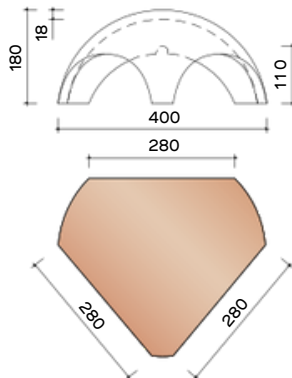

JOVH8741
Kit cooker pan Ø 100 mm + cap + connection module + gear unit piece

J0005500
Frost hat between 1 frost 1200 and 2 princes 1200 as north tree