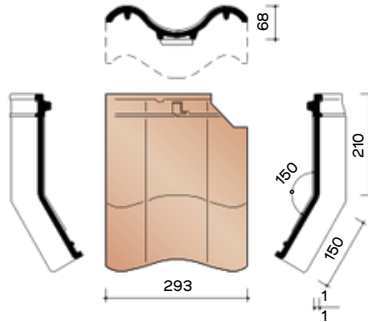

JOVH8250
Articulated pan with double well