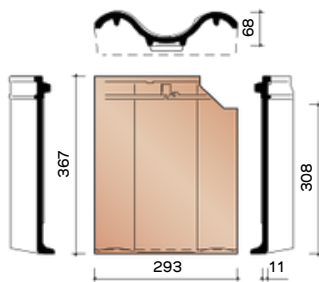

P0448050
3.2 pieces/Lm pan with double well

JOVH8200
4.9 pieces/Lm Articulate Pan 150

JOVH8250
Articulated pan with double well

JOVH8300
4.9 pieces/Lm
Pan with curved edge

JOVH8350
Pan with curved edge and
double well