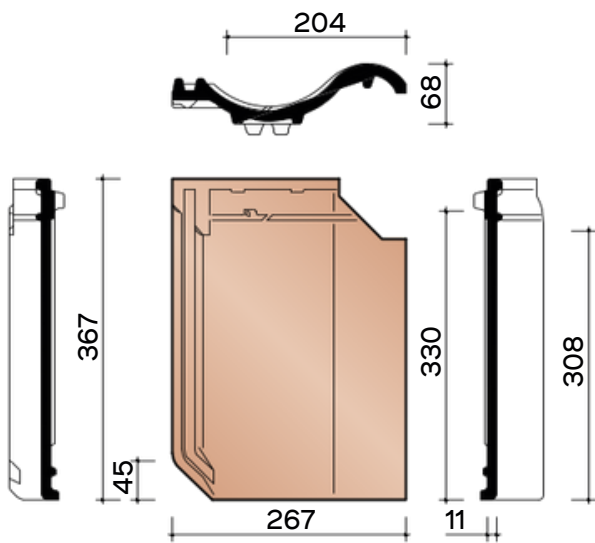

LOHAS

AUSTRALIA

ROOF TILE COLLECTION

FRENCH OVH CLASSIC ROOF TILES SPEC GUIDE

LOHASAU.COM

OVH Classic Natural Red

TECHNICAL INFORMATION

Definition:	Hollow clay roof tile with single side closure with overlap and single head closure with overlap.
Min. roof slope with shelter	
- Fleece of Fleece Plus:	25°
- Fleece Premium:	15°, subject to the instructions in the brochure Facade and underroof films.
Useful length (bar spacing):	± 308 mm
Useful width:	± 204
Number of pieces/m ² :	± 15.9
Unit weight:	± 2.46 kg
Weight per m ² :	± 339.1 kg
Breaking load:	> 1200 N
Impermeability:	≤ 0,5 cm ³ /cm ² .d
Frost resistance:	Frost resistance:
Placement:	Straight

1A frost	1200
1B North tree	1200
2A Beginning and end frost with head plate	3100
Frost with double well	1215
2B Beginning North Tree	1250
3 Left facade tile	1260
Pan with double well	3110
4 Right facade tile	7080
5 Articulated pan	8050
6 Left gable hinged tile	7090
Articulated pan with double well	8200
7 Pan with curved edge	7280
8 Pan with curved edge	8250
9 Left facade tile with curved edge	7290
Pan with curved edge and double well	8300
10 Right facade tile with curved edge	7380
11A hook frost	8350
11B Crochet frost with double well	7390
12 Left gable hook frost	8500
13 Right gable hook frost	8550
14 half pan	7580
16 Kit cooker pan Ø 125 mm + cap	7590
Kit cooker pan Ø 100 mm + cap	8010
17 Ventilation pan/Hook feed pan	8728
swift pan	8741
Cable entry pan	8640
19 prince hat	8660
	8958
	5140
	5500
	5520
	5540
	5560