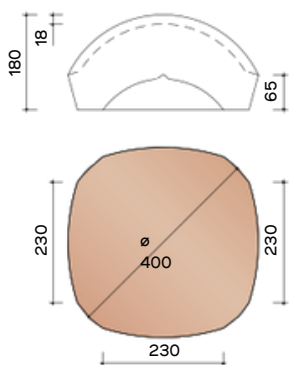

JOVH8728
Kit cooker pan Ø 125 mm + cap+ connection module + gear unit piece

J0005140
Princes hat between 3 princes 1200