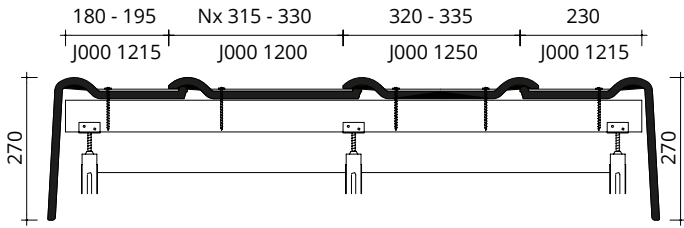

Classic Satiny Rust Black

Classic Braised Blue

Classic Victorian Blue

Classic Satiny Black

TECHNICAL INFORMATION - LAYING PLANS

TECHNICAL INFORMATION

J0001200
3.1 pieces/Lm Semicircular frost/northern tree - 230 mm

J0001215
Semicircular initial initial/final frost Vario with head plate - 225 mm

J0001250
Semicircular frost Vario with double wel - 225 mm

J0001260
Semicircular North Pole Vario - 225 mm

J0003100
3.1 pieces/Lm Conical North Tree