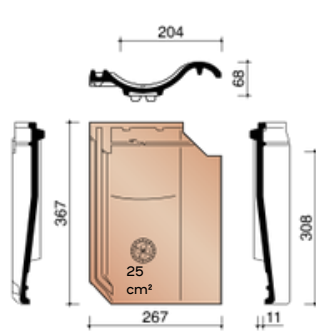

JOVH8640
Ventilation pan/hook feed pan with plastic grid - 25 cm²