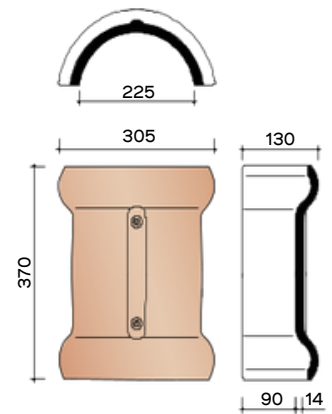

Classic Satiny Rust Black

Classic Braised Blue

Classic Victorian Blue

Classic Satiny Black

TECHNICAL INFORMATION - LAYING PLANS

TECHNICAL INFORMATION

J0001200
3.1 pieces/Lm Semicircular frost/northern tree - 230 mm

J0001215
Semicircular initial initial/final frost Vario with head plate - 225 mm

J0001250
Semicircular frost Vario with double wel - 225 mm

J0001260
Semicircular North Pole Vario - 225 mm

J0003100
3.1 pieces/Lm Conical North Tree