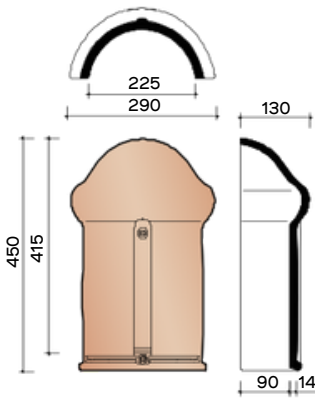

Classic Satiny Rust Black

Classic Braised Blue

Classic Victorian Blue

Classic Satiny Black

TECHNICAL INFORMATION - LAYING PLANS

TECHNICAL INFORMATION

J0001200
3.1 pieces/Lm Semicircular frost/northern tree - 230 mm

J0001215
Semicircular initial initial/final frost Vario with head plate - 225 mm

J0001250
Semicircular frost Vario with double wel - 225 mm

J0001260
Semicircular North Pole Vario - 225 mm

J0003100
3.1 pieces/Lm Conical North Tree