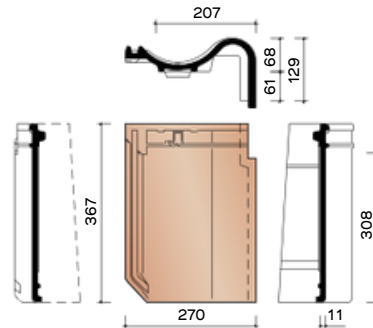

J0001215
Semicircular initial initial/final frost Vario with head plate - 225 mm

J0001250
Semicircular frost Vario with double wel - 225 mm

J0001260
Semicircular North Pole Vario - 225 mm

J0003100
3.1 pieces/Lm Conical North Tree

J0003110
Conical Beginning North Tree

JOVH7080
3.1 pieces/Lm Left facade tile

JOVH7090
3.2 pieces/Lm Right facade tile

TECHNICAL INFORMATION - CLADDING TILES

JOVH7280
Left gable hinged tile

JOVH7290
Right gable tile