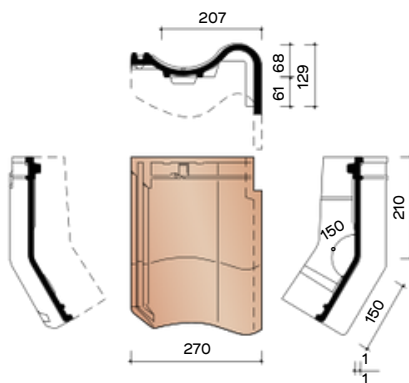

J0003110
Conical Beginning North Tree

JOVH7080
3.1 pieces/Lm Left facade tile

JOVH7090
3.2 pieces/Lm Right facade tile

TECHNICAL INFORMATION - CLADDING TILES

JOVH7280
Left gable hinged tile

JOVH7290
Right gable tile

JOVH7380
Left facade tile with curved edge

JOVH7390
Right facade tile with curved edge

JOVH7580
Left gable hook frost

JOVH7590
Right gable hook frost

TECHNICAL INFORMATION - OTHER ACCESSORIES

P0448030
3.2 pieces/Lm half pan