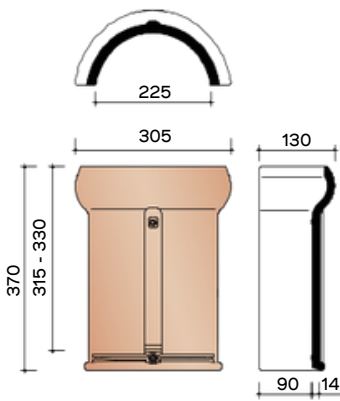

Classic Satiny Rust Black

Classic Braised Blue

Classic Victorian Blue

Classic Satiny Black

TECHNICAL INFORMATION - LAYING PLANS

TECHNICAL INFORMATION

J0001200
3.1 pieces/Lm Semicircular frost/northern tree - 230 mm

J0001215
Semicircular initial initial/final frost Vario with head plate - 225 mm

J0001250
Semicircular frost Vario with double wel - 225 mm

J0001260
Semicircular North Pole Vario - 225 mm

J0003100
3.1 pieces/Lm Conical North Tree