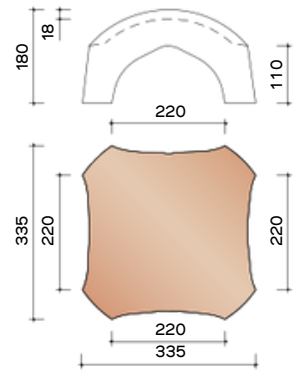

J0005500
Frost hat between 1 frost 1200 and 2 princes 1200 as north tree

TECHNICAL INFORMATION - OTHER ACCESSORIES

J0005520
Frost hat between 1 frost and 1200 2 north trees 3100

J0005540
Princes hat between 4 monarchs 1200