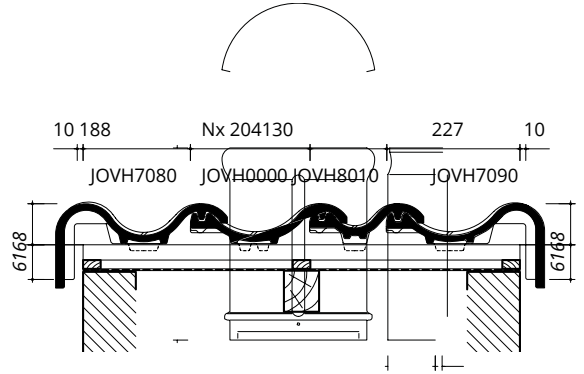

TECHNICAL INFORMATION - LAYING PLANS