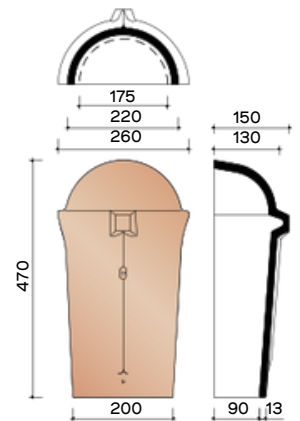

J0001215
Semicircular initial initial/final frost Vario with head plate - 225 mm

J0001250
Semicircular frost Vario with double wel - 225 mm

J0001260
Semicircular North Pole Vario - 225 mm

J0003100
3.1 pieces/Lm Conical North Tree