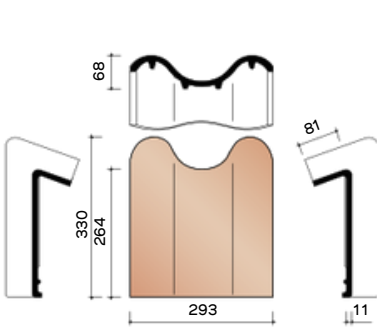

TECHNICAL INFORMATION - OTHER ACCESSORIES

JOVH8550
Crochet frost with double well