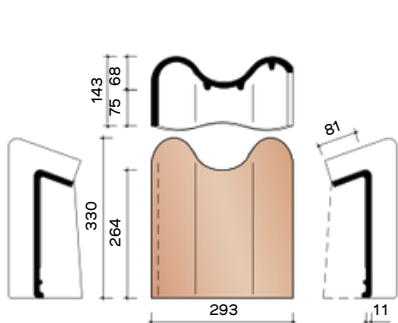

J0001215
Semicircular initial initial/final frost Vario with head plate - 225 mm

J0001250
Semicircular frost Vario with double wel - 225 mm

J0001260
Semicircular North Pole Vario - 225 mm

J0003100
3.1 pieces/Lm Conical North Tree

J0003110
Conical Beginning North Tree

JOVH7080
3.1 pieces/Lm Left facade tile

JOVH7090
3.2 pieces/Lm Right facade tile

TECHNICAL INFORMATION - CLADDING TILES

JOVH7280
Left gable hinged tile

JOVH7290
Right gable tile

JOVH7380
Left facade tile with curved edge

JOVH7390
Right facade tile with curved edge

JOVH7580
Left gable hook frost

JOVH7590
Right gable hook frost

TECHNICAL INFORMATION - OTHER ACCESSORIES

P0448030
3.2 pieces/Lm half pan