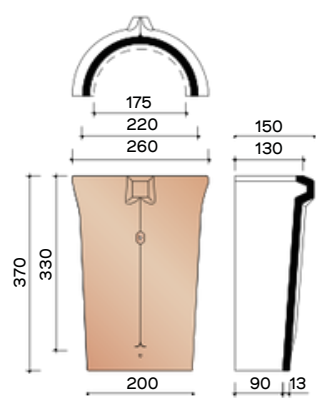

Classic Satiny Rust Black

Classic Braised Blue

Classic Victorian Blue

Classic Satiny Black

TECHNICAL INFORMATION - LAYING PLANS

TECHNICAL INFORMATION

J0001200
3.1 pieces/Lm Semicircular frost/northern tree - 230 mm

J0001215
Semicircular initial initial/final frost Vario with head plate - 225 mm

J0001250
Semicircular frost Vario with double wel - 225 mm

J0001260
Semicircular North Pole Vario - 225 mm

J0003100
3.1 pieces/Lm Conical North Tree