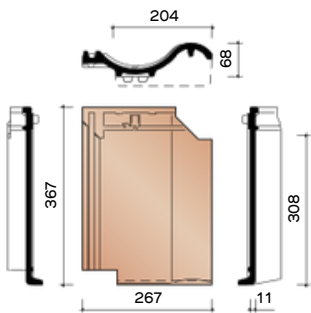

JOVH8300
4.9 pieces/Lm
Pan with curved edge