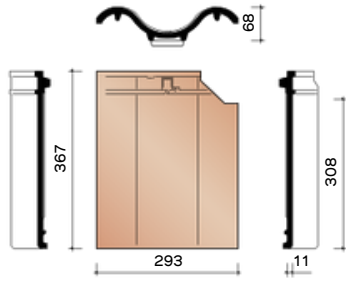

JOVH7380
Left facade tile with curved edge

JOVH7390
Right facade tile with curved edge

JOVH7580
Left gable hook frost

JOVH7590
Right gable hook frost

TECHNICAL INFORMATION - OTHER ACCESSORIES

P0448030
3.2 pieces/Lm half pan