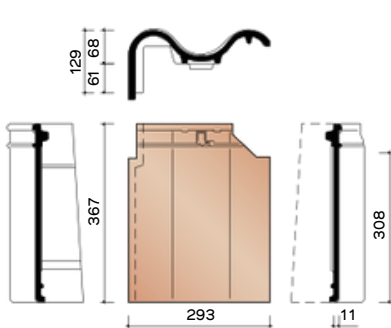

J0001215
Semicircular initial initial/final frost Vario with head plate - 225 mm

J0001250
Semicircular frost Vario with double wel - 225 mm

J0001260
Semicircular North Pole Vario - 225 mm

J0003100
3.1 pieces/Lm Conical North Tree

J0003110
Conical Beginning North Tree

JOVH7080
3.1 pieces/Lm Left facade tile

JOVH7090
3.2 pieces/Lm Right facade tile

TECHNICAL INFORMATION - CLADDING TILES

JOVH7280
Left gable hinged tile

JOVH7290
Right gable tile