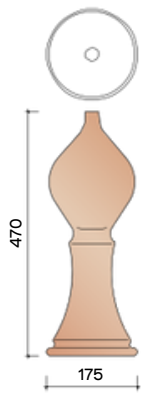

J0005520
Frost hat between 1 frost and 1200 2 north trees 3100

N0005900
Piron No. 1