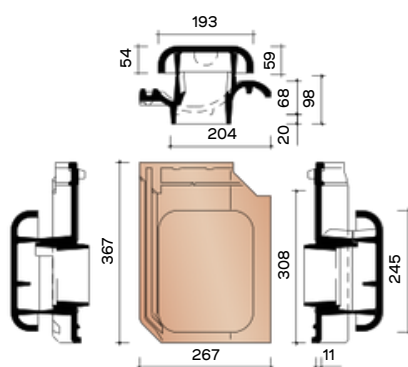

TECHNICAL INFORMATION - OTHER ACCESSORIES

JOVH8550
Crochet frost with double well

JOVH8640
Ventilation pan/hook feed pan with plastic grid - 25 cm²

JOVH8660
Ventilation and Hook Transit Pan - 12 cm²

JOVH8958
Cable entry pan Ø 50 mm

J0005140
Princes hat between 3 princes 1200

J0005500
Frost hat between 1 frost 1200 and 2 princes 1200 as north tree