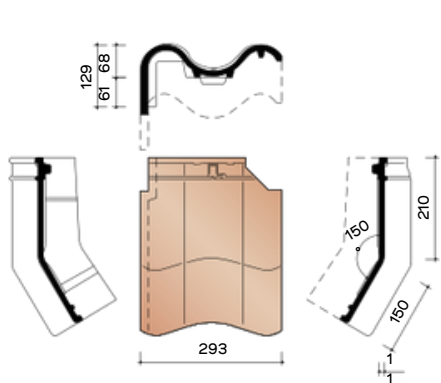

J0001215
Semicircular initial initial/final frost Vario with head plate - 225 mm

J0001250
Semicircular frost Vario with double wel - 225 mm

J0001260
Semicircular North Pole Vario - 225 mm

J0003100
3.1 pieces/Lm Conical North Tree

J0003110
Conical Beginning North Tree

JOVH7080
3.1 pieces/Lm Left facade tile

JOVH7090
3.2 pieces/Lm Right facade tile

TECHNICAL INFORMATION - CLADDING TILES

JOVH7280
Left gable hinged tile

JOVH7290
Right gable tile

JOVH7380
Left facade tile with curved edge

JOVH7390
Right facade tile with curved edge

JOVH7580
Left gable hook frost

JOVH7590
Right gable hook frost

TECHNICAL INFORMATION - OTHER ACCESSORIES

P0448030
3.2 pieces/Lm half pan