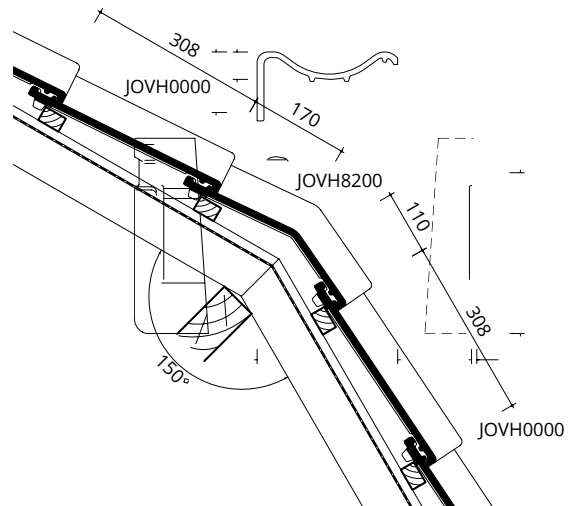

TECHNICAL INFORMATION - LAYING PLANS