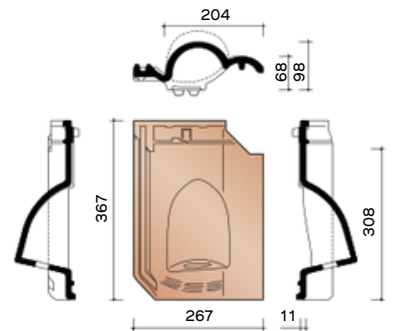

JOVH8500
4.9 pieces/Lm hook frost

TECHNICAL INFORMATION - OTHER ACCESSORIES

JOVH8550
Crochet frost with double well

JOVH8640
Ventilation pan/hook feed pan with plastic grid - 25 cm²

JOVH8660
Ventilation and Hook Transit Pan - 12 cm²

JOVH8728
Kit cooker pan Ø 125 mm + cap+ connection module + gear unit piece

JOVH8741
Kit cooker pan Ø 100 mm + cap + connection module + gear unit piece

JOVH8958
Cable entry pan Ø 50 mm

J0005140
Princes hat between 3 princes 1200