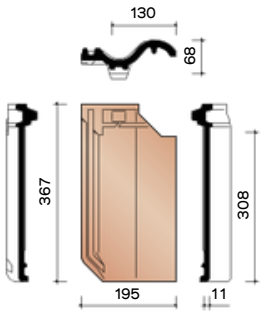

JOVH7380
Left facade tile with curved edge

JOVH7390
Right facade tile with curved edge

JOVH7580
Left gable hook frost

JOVH7590
Right gable hook frost

TECHNICAL INFORMATION - OTHER ACCESSORIES

P0448030
3.2 pieces/Lm half pan

P0448050
3.2 pieces/Lm pan with double well

JOVH8200
4.9 pieces/Lm Articulate Pan 150

JOVH8250
Articulated pan with double well

JOVH8300
4.9 pieces/Lm
Pan with curved edge

JOVH8350
Pan with curved edge and
double well