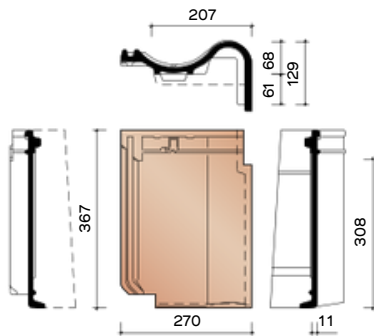

J0003110
Conical Beginning North Tree

JOVH7080
3.1 pieces/Lm Left facade tile

JOVH7090
3.2 pieces/Lm Right facade tile

TECHNICAL INFORMATION - CLADDING TILES

JOVH7280
Left gable hinged tile

JOVH7290
Right gable tile

JOVH7380
Left facade tile with curved edge

JOVH7390
Right facade tile with curved edge

JOVH7580
Left gable hook frost

JOVH7590
Right gable hook frost

TECHNICAL INFORMATION - OTHER ACCESSORIES

P0448030
3.2 pieces/Lm half pan