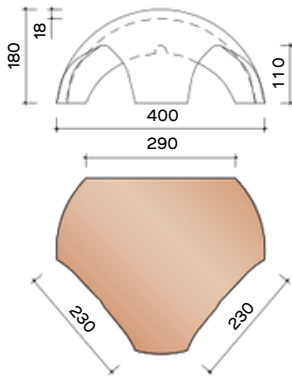

TECHNICAL INFORMATION - OTHER ACCESSORIES