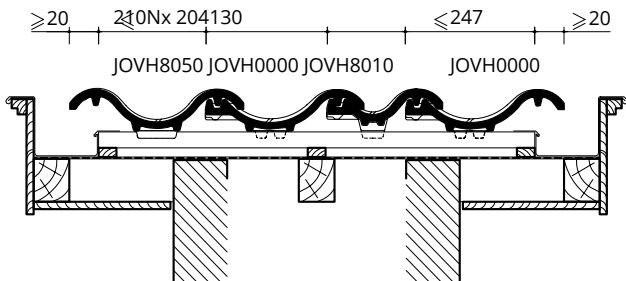

Classic Satiny Rust Black

Classic Braised Blue

Classic Victorian Blue

Classic Satiny Black

TECHNICAL INFORMATION - LAYING PLANS

TECHNICAL INFORMATION

J0001200
3.1 pieces/Lm Semicircular frost/northern tree - 230 mm

J0001215
Semicircular initial initial/final frost Vario with head plate - 225 mm

J0001250
Semicircular frost Vario with double wel - 225 mm

J0001260
Semicircular North Pole Vario - 225 mm

J0003100
3.1 pieces/Lm Conical North Tree