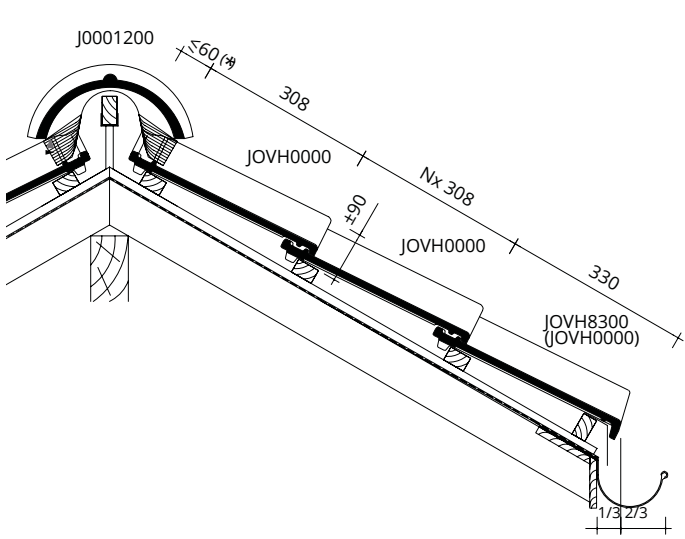

TECHNICAL INFORMATION - LAYING PLANS