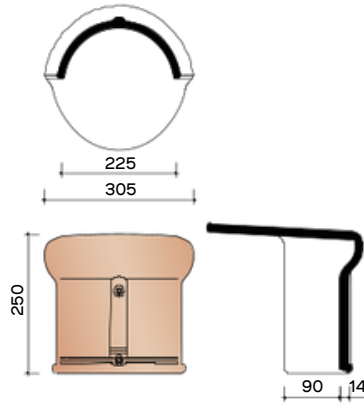

Classic Satiny Rust Black

Classic Braised Blue

Classic Victorian Blue

Classic Satiny Black

TECHNICAL INFORMATION - LAYING PLANS

TECHNICAL INFORMATION

J0001200
3.1 pieces/Lm Semicircular frost/northern tree - 230 mm

J0001215
Semicircular initial initial/final frost Vario with head plate - 225 mm

J0001250
Semicircular frost Vario with double wel - 225 mm

J0001260
Semicircular North Pole Vario - 225 mm

J0003100
3.1 pieces/Lm Conical North Tree