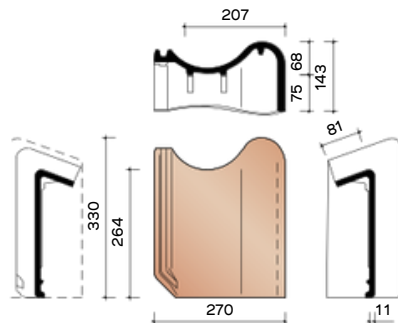

J0001215
Semicircular initial initial/final frost Vario with head plate - 225 mm

J0001250
Semicircular frost Vario with double wel - 225 mm

J0001260
Semicircular North Pole Vario - 225 mm

J0003100
3.1 pieces/Lm Conical North Tree

J0003110
Conical Beginning North Tree

JOVH7080
3.1 pieces/Lm Left facade tile

JOVH7090
3.2 pieces/Lm Right facade tile

TECHNICAL INFORMATION - CLADDING TILES

JOVH7280
Left gable hinged tile

JOVH7290
Right gable tile

JOVH7380
Left facade tile with curved edge

JOVH7390
Right facade tile with curved edge

JOVH7580
Left gable hook frost

JOVH7590
Right gable hook frost

TECHNICAL INFORMATION - OTHER ACCESSORIES

P0448030
3.2 pieces/Lm half pan