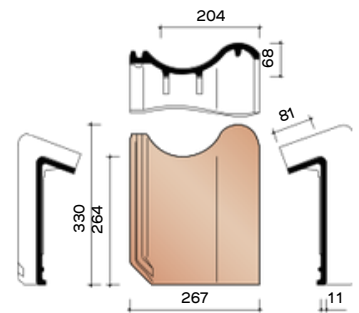

JOVH7380
Left facade tile with curved edge

JOVH7390
Right facade tile with curved edge

JOVH7580
Left gable hook frost

JOVH7590
Right gable hook frost

TECHNICAL INFORMATION - OTHER ACCESSORIES

P0448030
3.2 pieces/Lm half pan

P0448050
3.2 pieces/Lm pan with double well

JOVH8200
4.9 pieces/Lm Articulate Pan 150

JOVH8250
Articulated pan with double well

JOVH8300
4.9 pieces/Lm
Pan with curved edge

JOVH8350
Pan with curved edge and
double well