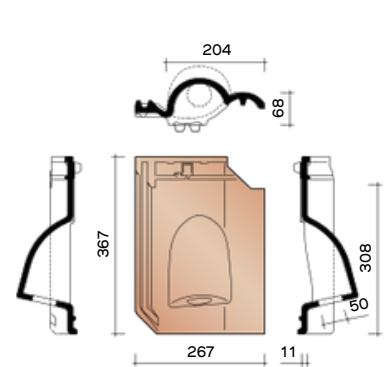

JOVH8500
4.9 pieces/Lm hook frost

TECHNICAL INFORMATION - OTHER ACCESSORIES

JOVH8550
Crochet frost with double well

JOVH8640
Ventilation pan/hook feed pan with plastic grid - 25 cm²

JOVH8660
Ventilation and Hook Transit Pan - 12 cm²

JOVH8728
Kit cooker pan Ø 125 mm + cap+ connection module + gear unit piece

JOVH8741
Kit cooker pan Ø 100 mm + cap + connection module + gear unit piece

JOVH8958
Cable entry pan Ø 50 mm

J0005140
Princes hat between 3 princes 1200