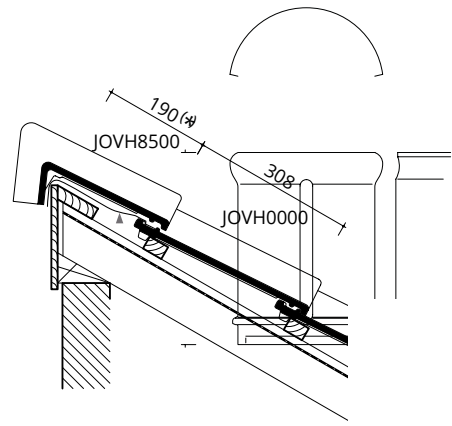

TECHNICAL INFORMATION - LAYING PLANS