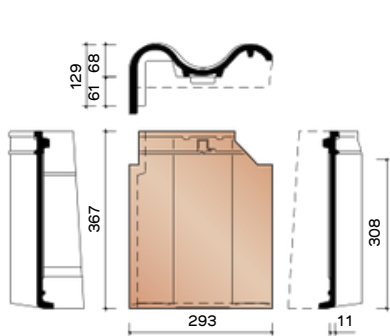

J0003110
Conical Beginning North Tree

JOVH7080
3.1 pieces/Lm Left facade tile

JOVH7090
3.2 pieces/Lm Right facade tile

TECHNICAL INFORMATION - CLADDING TILES

JOVH7280
Left gable hinged tile

JOVH7290
Right gable tile