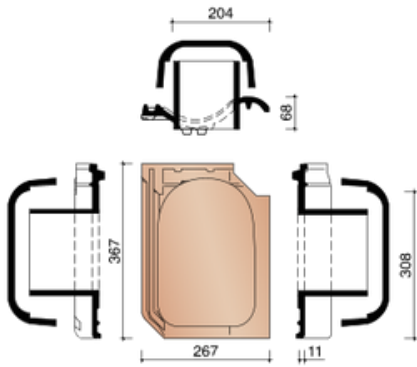

JOVH8500
4.9 pieces/Lm hook frost

TECHNICAL INFORMATION - OTHER ACCESSORIES

JOVH8550
Crochet frost with double well

JOVH8640
Ventilation pan/hook feed pan with plastic grid - 25 cm²

JOVH8660
Ventilation and Hook Transit Pan - 12 cm²