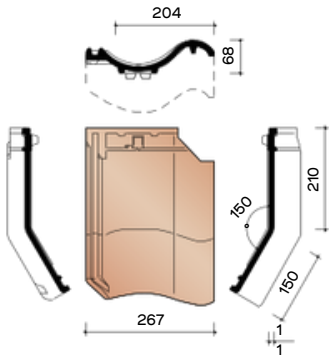

JOVH7380
Left facade tile with curved edge

JOVH7390
Right facade tile with curved edge

JOVH7580
Left gable hook frost

JOVH7590
Right gable hook frost

TECHNICAL INFORMATION - OTHER ACCESSORIES

P0448030
3.2 pieces/Lm half pan

P0448050
3.2 pieces/Lm pan with double well

JOVH8200
4.9 pieces/Lm Articulate Pan 150

JOVH8250
Articulated pan with double well

JOVH8300
4.9 pieces/Lm
Pan with curved edge

JOVH8350
Pan with curved edge and
double well