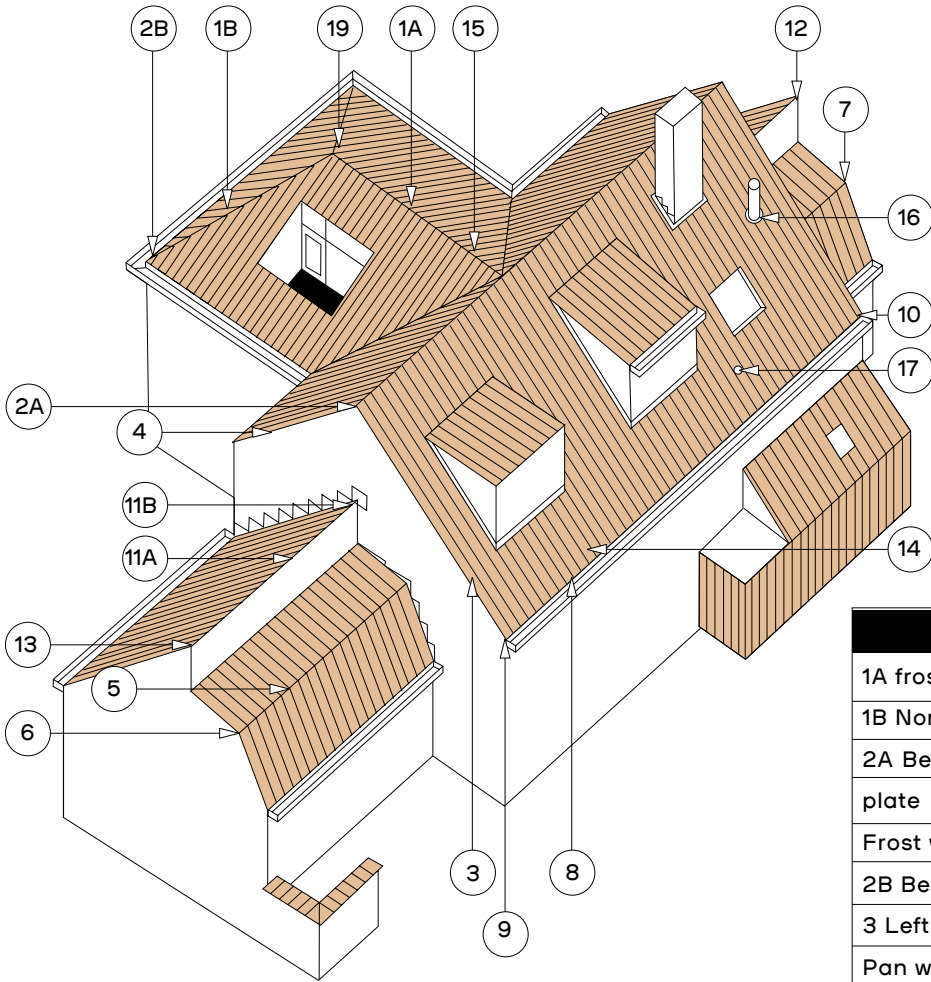

LOHAS

AUSTRALIA

ROOF TILE COLLECTION

FRENCH OVH CLASSIC ROOF TILES SPEC GUIDE

LOHASAU.COM

OVH Classic Natural Red

TECHNICAL INFORMATION

Definition:	Hollow clay roof tile with single side closure with overlap and single head closure with overlap.
Min. roof slope with shelter	
- Fleece of Fleece Plus:	25°
- Fleece Premium:	15°, subject to the instructions in the brochure Facade and underroof films.
Useful length (bar spacing):	± 308 mm
Useful width:	± 204
Number of pieces/m ² :	± 15.9
Unit weight:	± 2.46 kg
Weight per m ² :	± 339.1 kg
Breaking load:	> 1200 N
Impermeability:	≤ 0,5 cm ³ /cm ² .d
Frost resistance:	Frost resistance:
Placement:	Straight

1A frost	1200
1B North tree	1200
2A Beginning and end frost with head plate	3100
Frost with double well	1215
2B Beginning North Tree	1250
3 Left facade tile	1260
Pan with double well	3110
4 Right facade tile	7080
5 Articulated pan	8050
6 Left gable hinged tile	7090
Articulated pan with double well	8200
7 Pan with curved edge	7280
8 Pan with curved edge	8250
9 Left facade tile with curved edge	7290
Pan with curved edge and double well	8300
10 Right facade tile with curved edge	7380
11A hook frost	8350
11B Crochet frost with double well	7390
12 Left gable hook frost	8500
13 Right gable hook frost	8550
14 half pan	7580
16 Kit cooker pan Ø 125 mm + cap	7590
Kit cooker pan Ø 100 mm + cap	8010
17 Ventilation pan/Hook feed pan	8728
swift pan	8741
Cable entry pan	8640
19 prince hat	8660
	8958
	5140
	5500
	5520
	5540
	5560