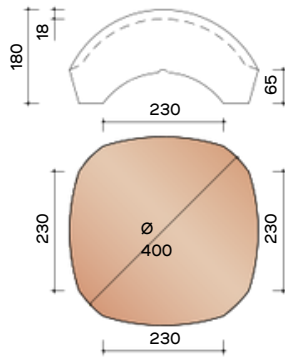

J0005500
Frost hat between 1 frost 1200 and 2 princes 1200 as north tree

TECHNICAL INFORMATION - OTHER ACCESSORIES

J0005520
Frost hat between 1 frost and 1200 2 north trees 3100

J0005540
Princes hat between 4 monarchs 1200