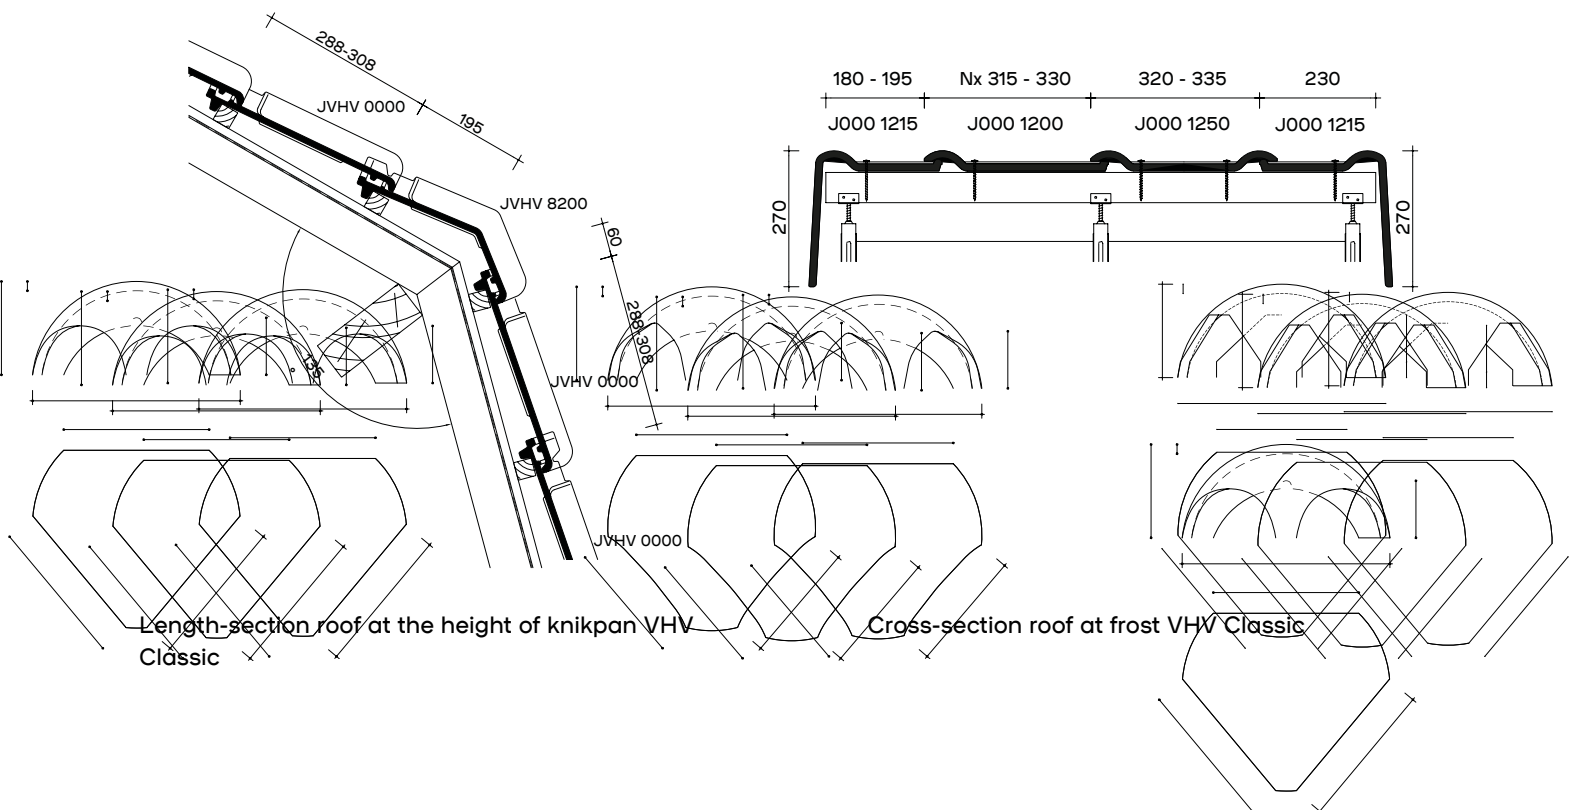

Cross-section roof at the height of pan with double well - VHV Classic

Length-section roof at the height of knikpan VHV Classic

Cross-section roof at frost VHV Classic