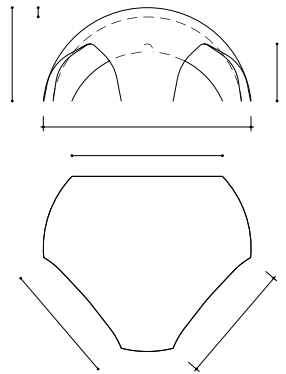

J/NVHV8500 4.6
pieces/Lm Hook frost