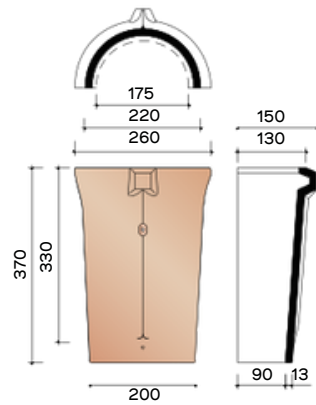

Cross-section roof at frost VHV Classic

**TECHNICAL INFORMATION - VARIO LAYING PLANS**

Length-section roof at frost VHV Vario

Length-section roof at frost VHV Vario

Cross-section roof at the height of facade tiles VHV Vario

Cross-section roof at the height of facade tiles VHV Vario

Length-section roof at the height of knikpan VHV Vario

**TECHNICAL INFORMATION**

**JN0001200**  
3 - 3.1 pieces/Lm  
Semicircular frost/northern  
tree Vario - 225 mm

**JN0001215**  
Semicircular initial initial/final  
frost Vario with head plate -  
225 mm

**JN0001250**  
Semicircular frost Vario with  
double wel - 225 mm

**JN0001260**  
Semicircular North Pole Vario  
- 225 mm