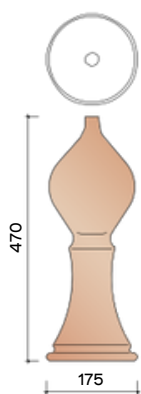

J/N0005520
Frost hat between 1 frost and
1200 2 north trees 3100

J/N0005900 Piron No. 1