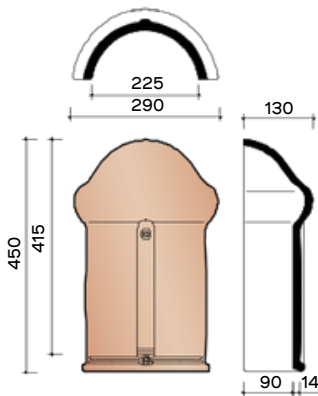

Cross-section roof at frost VHV Classic

**TECHNICAL INFORMATION - VARIO LAYING PLANS**

Length-section roof at frost VHV Vario

Length-section roof at frost VHV Vario

Cross-section roof at the height of facade tiles VHV Vario

Cross-section roof at the height of facade tiles VHV Vario

Length-section roof at the height of knikpan VHV Vario

**TECHNICAL INFORMATION**

**JN0001200**  
3 - 3.1 pieces/Lm  
Semicircular frost/northern  
tree Vario - 225 mm

**JN0001215**  
Semicircular initial initial/final  
frost Vario with head plate -  
225 mm

**JN0001250**  
Semicircular frost Vario with  
double wel - 225 mm

**JN0001260**  
Semicircular North Pole Vario  
- 225 mm