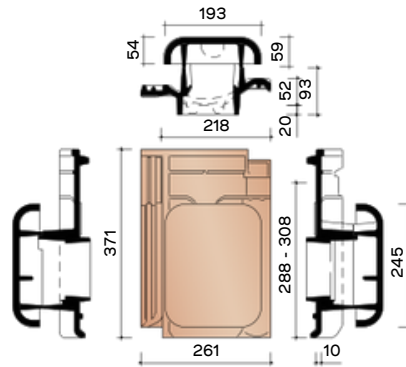

**J/NVHV8200**  
4.6 pieces/Lm  
Articulated pan 135°

**J/NVHV8250**  
Articulated pan with double well

**J/NVHV8500** 4.6  
pieces/Lm Hook frost

**TECHNICAL INFORMATION - OTHER ACCESSORIES**

**J/NVHV8550**  
Crochet frost with double well

**J/NVHV8640**  
Ventilation pan/hook transit pan with grid in plastic - 25 cm<sup>2</sup>

**J/NVHV8660** swift pan

**J/NVHV8728**  
Kit cooker pan Ø 125 mm + cap+ connection module + gear unit piece

**JOVH8741**  
Kit cooker pan Ø 100 mm + cap + connection module + gear unit piece