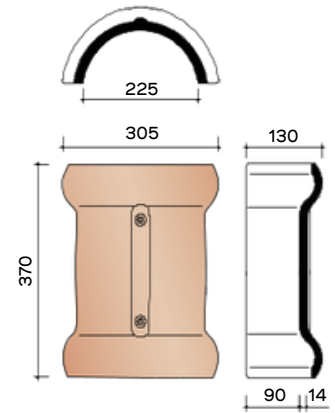

Cross-section roof at the height of facade tiles VHV Vario

Length-section roof at the height of knikpan VHV Vario

**TECHNICAL INFORMATION**

**JN0001200**  
3 - 3.1 pieces/Lm  
Semicircular frost/northern  
tree Vario - 225 mm

**JN0001215**  
Semicircular initial initial/final  
frost Vario with head plate -  
225 mm

**JN0001250**  
Semicircular frost Vario with  
double wel - 225 mm

**JN0001260**  
Semicircular North Pole Vario  
- 225 mm