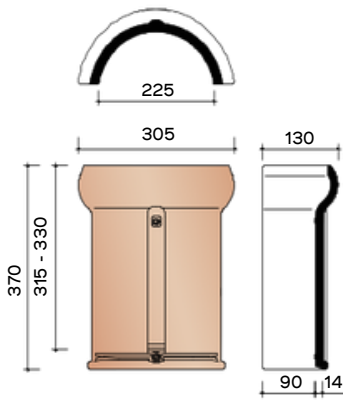

Cross-section roof at frost VHV Classic

**TECHNICAL INFORMATION - VARIO LAYING PLANS**

Length-section roof at frost VHV Vario

Length-section roof at frost VHV Vario

Cross-section roof at the height of facade tiles VHV Vario

Cross-section roof at the height of facade tiles VHV Vario

Length-section roof at the height of knikpan VHV Vario

**TECHNICAL INFORMATION**

**JN0001200**  
3 - 3.1 pieces/Lm  
Semicircular frost/northern  
tree Vario - 225 mm