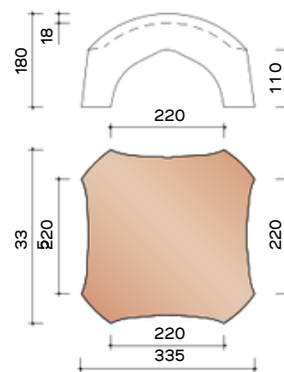

J/N0005560
Prince's hat between 4 north
trees 3100