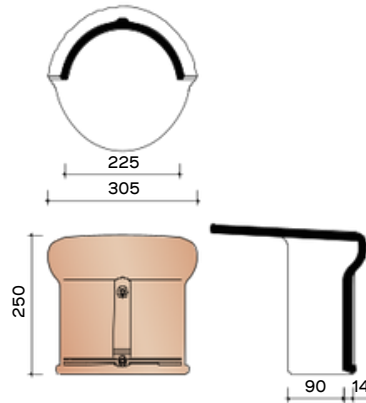

Cross-section roof at frost VHV Classic

**TECHNICAL INFORMATION - VARIO LAYING PLANS**

Length-section roof at frost VHV Vario

Length-section roof at frost VHV Vario

Cross-section roof at the height of facade tiles VHV Vario

Cross-section roof at the height of facade tiles VHV Vario

Length-section roof at the height of knikpan VHV Vario

**TECHNICAL INFORMATION**

**JN0001200**  
3 - 3.1 pieces/Lm  
Semicircular frost/northern  
tree Vario - 225 mm

**JN0001215**  
Semicircular initial initial/final  
frost Vario with head plate -  
225 mm

**JN0001250**  
Semicircular frost Vario with  
double wel - 225 mm

**JN0001260**  
Semicircular North Pole Vario  
- 225 mm