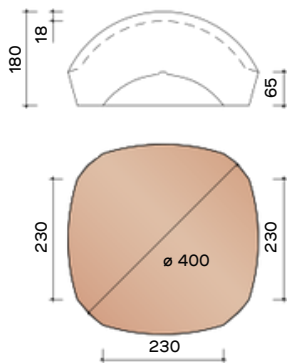

J/N0005140
Princes hat between 3 princes 1200