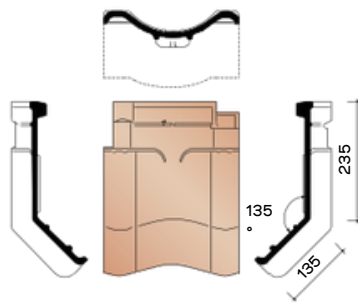

J/NVHV8250
Articulated pan with double well