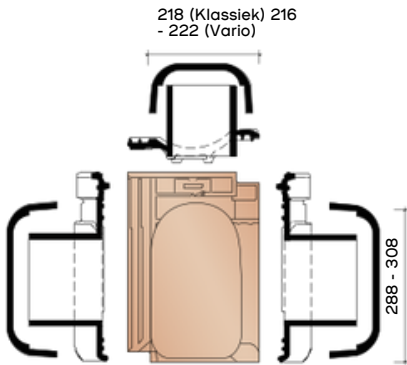

**J/NVHV8200**  
4.6 pieces/Lm  
Articulated pan 135°

**J/NVHV8250**  
Articulated pan with double well

**J/NVHV8500** 4.6  
pieces/Lm Hook frost

**TECHNICAL INFORMATION - OTHER ACCESSORIES**

**J/NVHV8550**  
Crochet frost with double well

**J/NVHV8640**  
Ventilation pan/hook transit pan with grid in plastic - 25 cm<sup>2</sup>

**J/NVHV8660** swift pan

**J/NVHV8728**  
Kit cooker pan Ø 125 mm + cap+ connection module + gear unit piece

**JOVH8741**  
Kit cooker pan Ø 100 mm + cap + connection module + gear unit piece