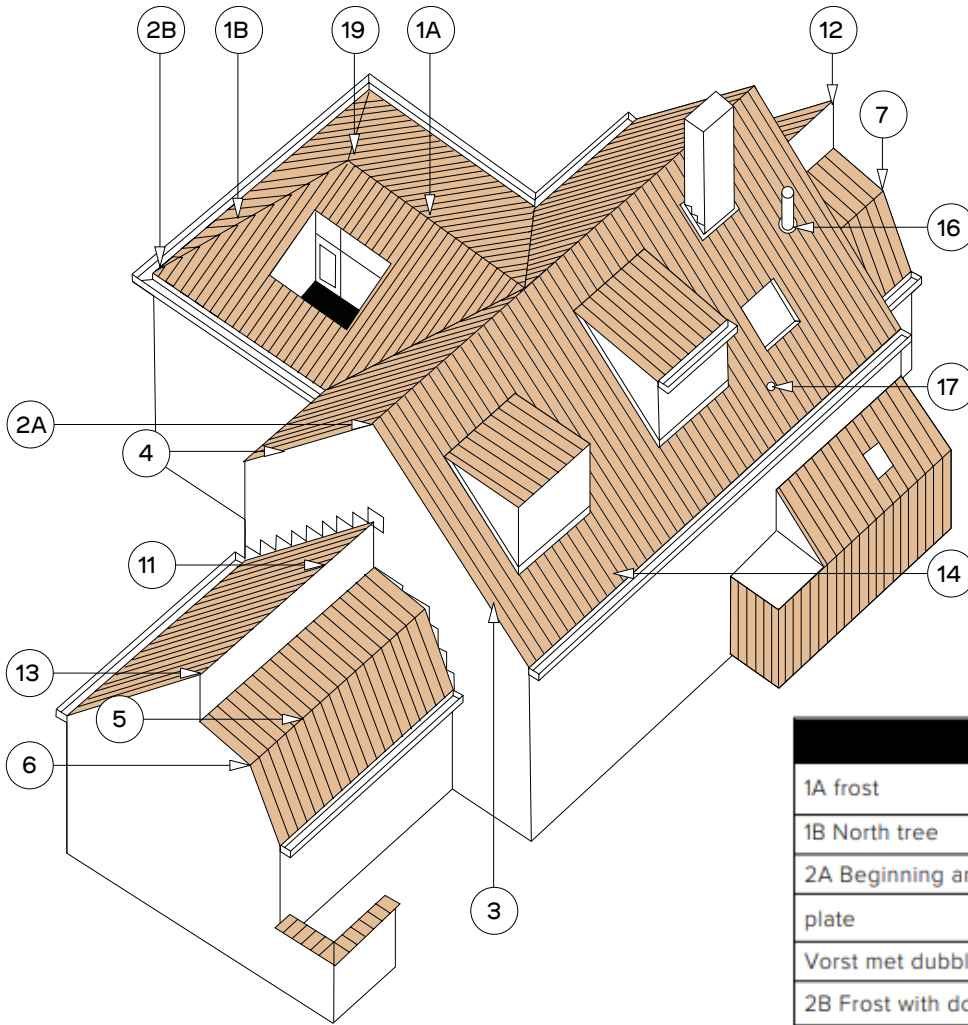

## FRENCH VHV ROOF TILE SPEC GUIDE

LOHASAU.COM

## TECHNICAL INFORMATION

Definition:	Hollow clay roof tile with double side closure, double head closure and adjustable batten distance. The VHV Classic and Vario also has a double variable side closure.
Min. roof slope with shelter - Fleece of Fleece Plus: - Fleece Premium:	25° 15°, subject to the instructions in the brochure Facade and underroof films.
Useful length (bar spacing):	± 288 - 308 mm
Useful width: Vario Classic	± 216 - 222 mm ± 218 mm
Number of pieces/m <sup>2</sup> : Vario Classic	± 14.6 - 15.9 ± 14.9 - 15.9
Unit weight: Vario Classic	± 2.70 kg ± 2.44 kg
Weight per m <sup>2</sup> : Vario Classic	± 39.4 - 43.5 kg ± 36.4 - 38.8 kg
Breaking load:	> 1200 N
Impermeability:	≤ 0,5 cm <sup>3</sup> /cm <sup>2</sup> .d
Frost resistance:	Frost resistance
Placement:	Straight