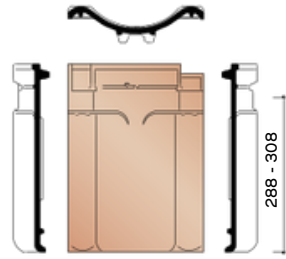

J/NVHV8050
3.3 pieces/Lm double well pan