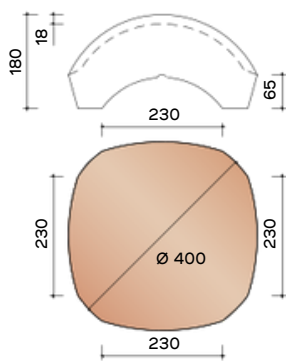

TECHNICAL INFORMATION - OTHER ACCESSORIES

J/N0005560
Prince's hat between 4 north
trees 3100

J/N0005900 Piron No. 1

J/N0005910 Piron No. 2

J/N0005930 Piron No. 4