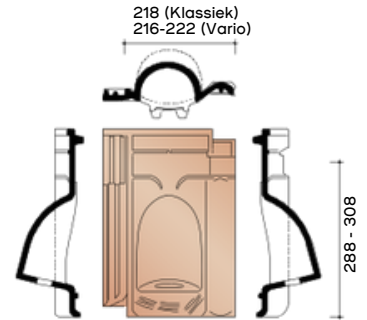

**J/NVHV8200**  
4.6 pieces/Lm  
Articulated pan 135°

**J/NVHV8250**  
Articulated pan with double well

**J/NVHV8500** 4.6  
pieces/Lm Hook frost

**TECHNICAL INFORMATION - OTHER ACCESSORIES**

**J/NVHV8550**  
Crochet frost with double well

**J/NVHV8640**  
Ventilation pan/hook transit pan with grid in plastic - 25 cm<sup>2</sup>

**J/NVHV8660** swift pan

**J/NVHV8728**  
Kit cooker pan Ø 125 mm + cap+ connection module + gear unit piece

**JOVH8741**  
Kit cooker pan Ø 100 mm + cap + connection module + gear unit piece