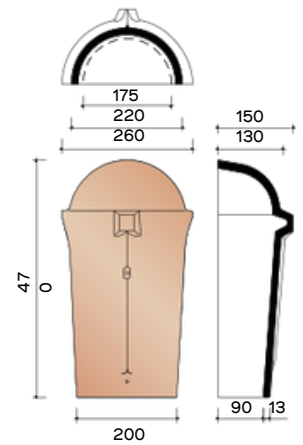

JN0003110
Conical Beginning North
Tree