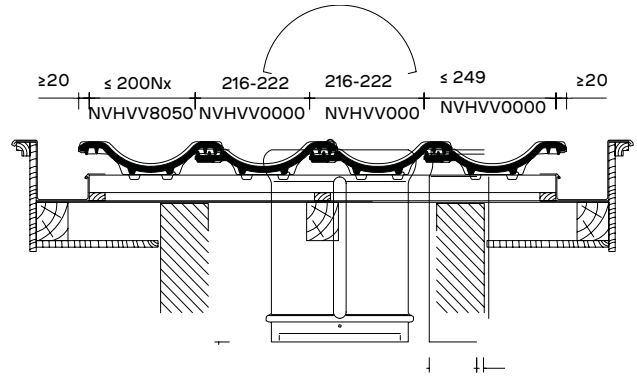

Cross-section roof at frost VHV Classic

**TECHNICAL INFORMATION - VARIO LAYING PLANS**

Length-section roof at frost VHV Vario

Length-section roof at frost VHV Vario

Cross-section roof at the height of facade tiles VHV Vario

Cross-section roof at the height of facade tiles VHV Vario

Length-section roof at the height of knikpan VHV Vario

**TECHNICAL INFORMATION**

**JN0001200**  
3 - 3.1 pieces/Lm  
Semicircular frost/northern  
tree Vario - 225 mm