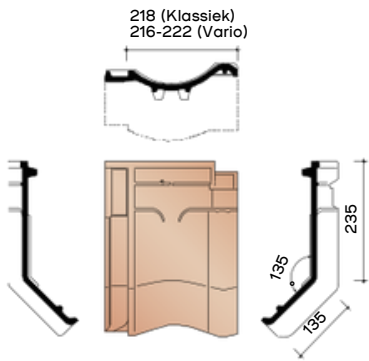

**J/NVHV7580**  
Left gable hook  
frost

**J/NVHV7590**  
Right gable hook  
frost

**TECHNICAL INFORMATION - OTHER ACCESSORIES**

**JVHV8010**  
3.3 pieces/Lm half pan

**J/NVHV8050**  
3.3 pieces/Lm double well pan