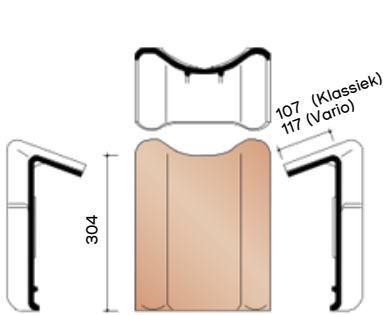

**J/NVHV7580**  
Left gable hook  
frost

**J/NVHV7590**  
Right gable hook  
frost

**TECHNICAL INFORMATION - OTHER ACCESSORIES**

**JVHV8010**  
3.3 pieces/Lm half pan

**J/NVHV8050**  
3.3 pieces/Lm double well pan

**J/NVHV8200**  
4.6 pieces/Lm  
Articulated pan 135°

**J/NVHV8250**  
Articulated pan with double well

**J/NVHV8500** 4.6  
pieces/Lm Hook frost

**TECHNICAL INFORMATION - OTHER ACCESSORIES**

**J/NVHV8550**  
Crochet frost with double well

**J/NVHV8640**  
Ventilation pan/hook transit pan with grid in plastic - 25 cm<sup>2</sup>

**J/NVHV8660** swift pan

**J/NVHV8728**  
Kit cooker pan Ø 125 mm + cap+ connection module + gear unit piece

**JOVH8741**  
Kit cooker pan Ø 100 mm + cap + connection module + gear unit piece