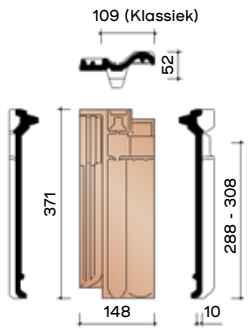

**JN0003100**  
3 pieces/Lm Conical North  
Tree

**JN0003110**  
Conical Beginning North  
Tree

# TECHNICAL INFORMATION - CLADDING TILES

**J/NVHV7080**  
3.3 pieces/Lm Left  
facade tile

**J/NHV7090**  
3.3 pieces/Lm Right  
facade tile

**J/NVHV7280**  
3 pieces/Lm Left gable hinged  
pan

**J/NVHV7290**  
3 pieces/Lm Right gable  
hinged pan

**J/NVHV7580**  
Left gable hook  
frost

**J/NVHV7590**  
Right gable hook  
frost

**TECHNICAL INFORMATION - OTHER ACCESSORIES**

**JVHV8010**  
3.3 pieces/Lm half pan

**J/NVHV8050**  
3.3 pieces/Lm double well pan