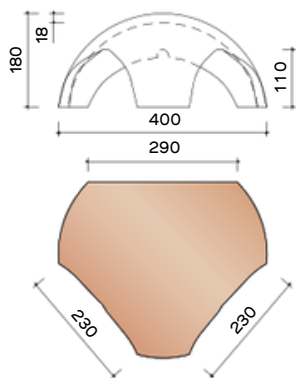

**J/NVHV8958**  
Cable entry pan Ø 50 mm

**J/N0005140**  
Princes hat between 3 princes 1200

**J/N0005500**  
Frost hat between 1 frost 1200 and 2 princes 1200 as north tree

**TECHNICAL INFORMATION - OTHER ACCESSORIES**