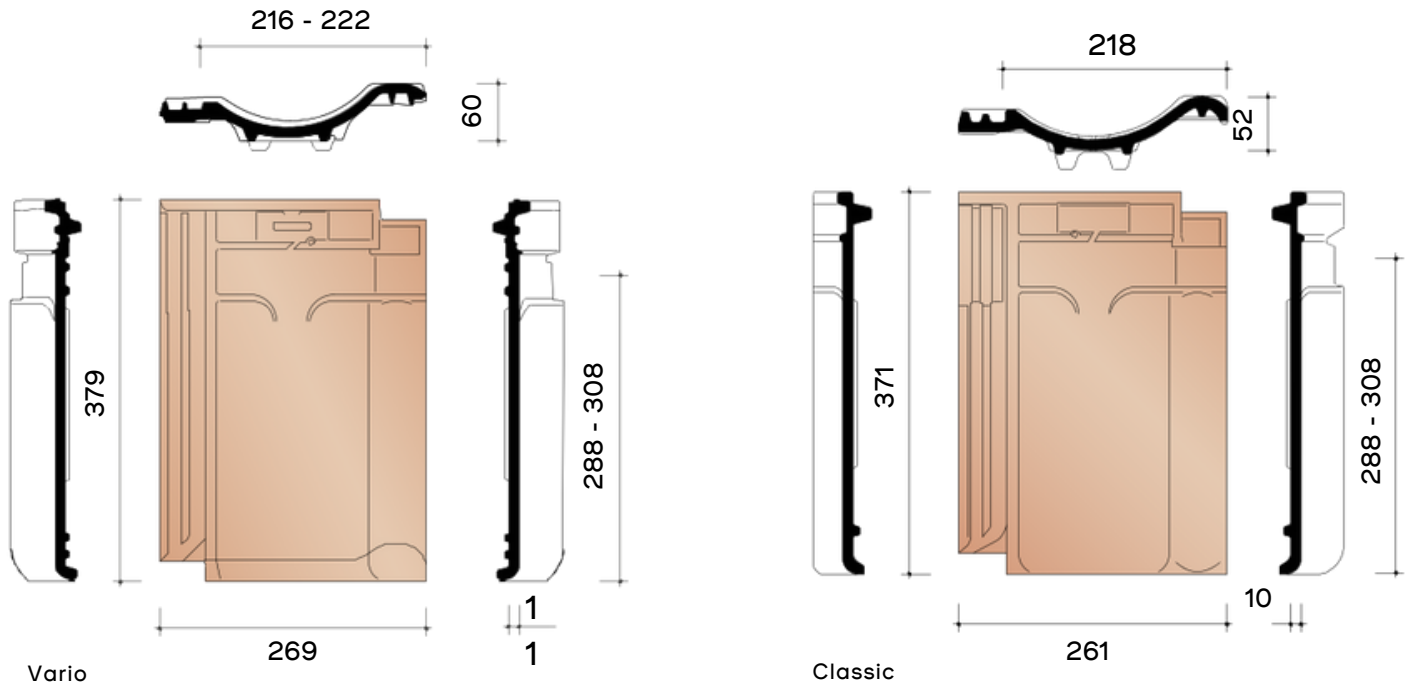

## TECHNICAL INFORMATION

Definition:	Hollow clay roof tile with double side closure, double head closure and adjustable batten distance. The VHV Classic and Vario also has a double variable side closure.
Min. roof slope with shelter - Fleece of Fleece Plus: - Fleece Premium:	25° 15°, subject to the instructions in the brochure Facade and underroof films.
Useful length (bar spacing):	± 288 - 308 mm
Useful width: Vario Classic	± 216 - 222 mm ± 218 mm
Number of pieces/m <sup>2</sup> : Vario Classic	± 14.6 - 15.9 ± 14.9 - 15.9
Unit weight: Vario Classic	± 2.70 kg ± 2.44 kg
Weight per m <sup>2</sup> : Vario Classic	± 39.4 - 43.5 kg ± 36.4 - 38.8 kg
Breaking load:	> 1200 N
Impermeability:	≤ 0,5 cm <sup>3</sup> /cm <sup>2</sup> .d
Frost resistance:	Frost resistance
Placement:	Straight