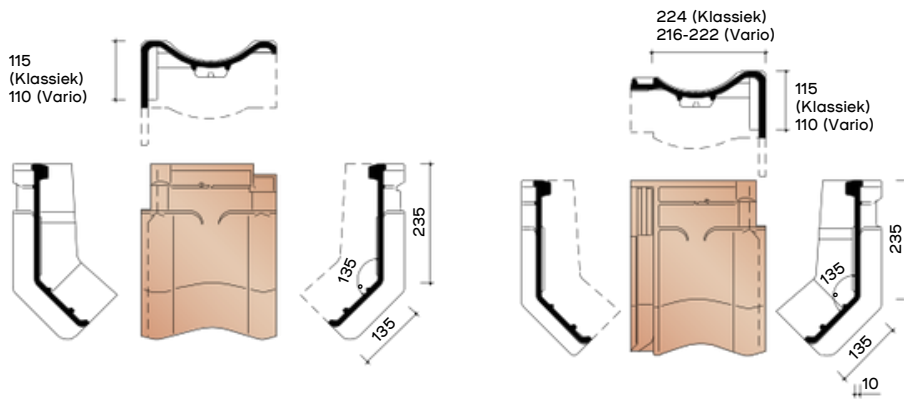

J/NVHV7280
3 pieces/Lm Left gable hinged
pan

J/NVHV7290
3 pieces/Lm Right gable
hinged pan