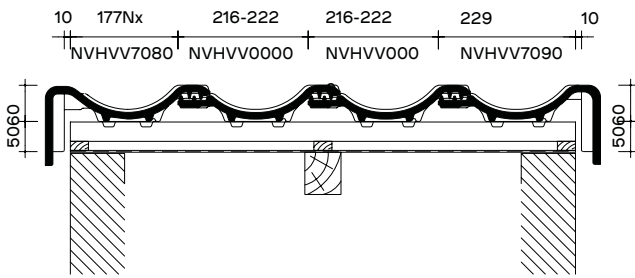

Length-section roof at hook frost VHV Classic

Cross-section roof at the height of facade tiles VHV Classic

Cross-section roof at the height of pan with double well - VHV Classic

Length-section roof at the height of knikpan VHV Classic

Cross-section roof at frost VHV Classic

**TECHNICAL INFORMATION - VARIO LAYING PLANS**

Length-section roof at frost VHV Vario

Length-section roof at frost VHV Vario

Cross-section roof at the height of facade tiles VHV Vario

Cross-section roof at the height of facade tiles VHV Vario

Length-section roof at the height of knikpan VHV Vario

**TECHNICAL INFORMATION**

**JN0001200**  
3 - 3.1 pieces/Lm  
Semicircular frost/northern  
tree Vario - 225 mm