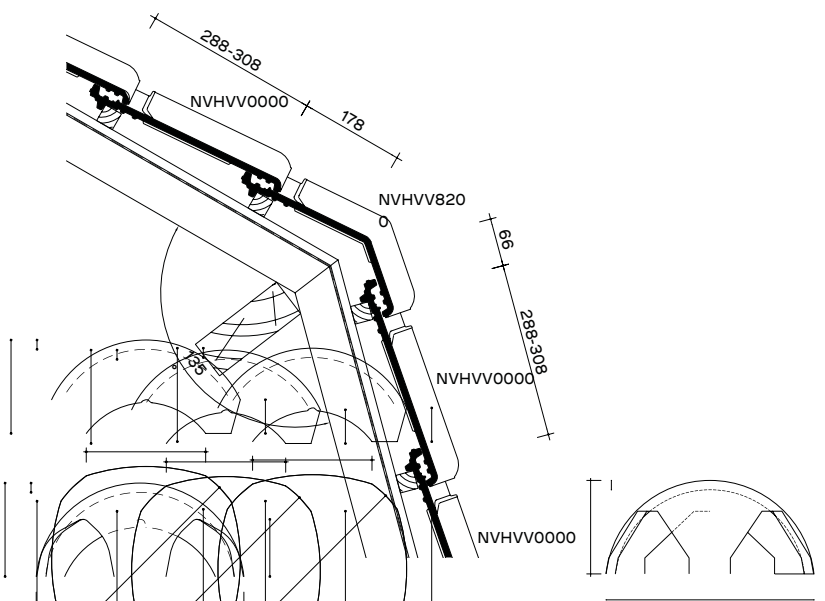

Cross-section roof at frost VHV Classic

**TECHNICAL INFORMATION - VARIO LAYING PLANS**

Length-section roof at frost VHV Vario

Length-section roof at frost VHV Vario

Cross-section roof at the height of facade tiles VHV Vario

Cross-section roof at the height of facade tiles VHV Vario

Length-section roof at the height of knikpan VHV Vario

**TECHNICAL INFORMATION**

**JN0001200**  
3 - 3.1 pieces/Lm  
Semicircular frost/northern  
tree Vario - 225 mm