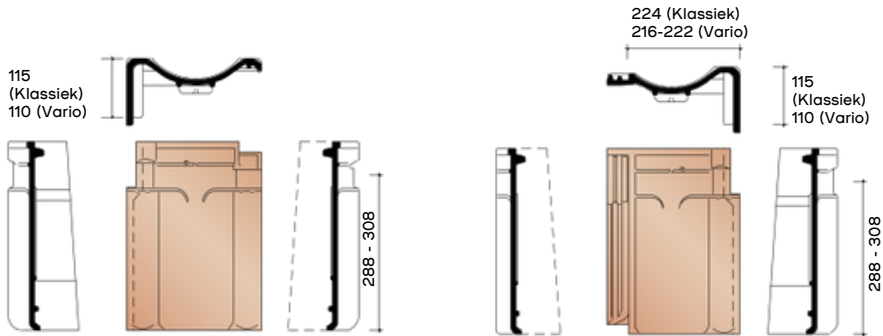

TECHNICAL INFORMATION - CLADDING TILES

J/NVHV7080
3.3 pieces/Lm Left
facade tile

J/NHV7090
3.3 pieces/Lm Right
facade tile