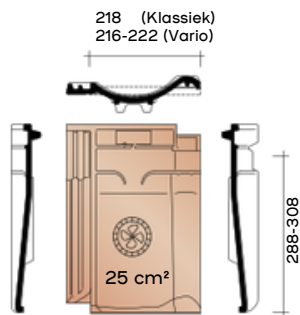

**J/NVHV8200**  
4.6 pieces/Lm  
Articulated pan 135°

**J/NVHV8250**  
Articulated pan with double well

**J/NVHV8500** 4.6  
pieces/Lm Hook frost

**TECHNICAL INFORMATION - OTHER ACCESSORIES**

**J/NVHV8550**  
Crochet frost with double well