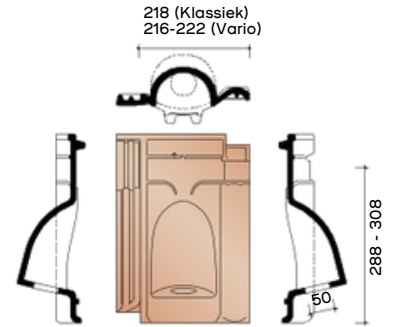

**J/NVHV8640**  
Ventilation pan/hook transit pan with grid in plastic - 25 cm<sup>2</sup>

**J/NVHV8660** swift pan

**J/NVHV8728**  
Kit cooker pan Ø 125 mm + cap+ connection module + gear unit piece

**JOVH8741**  
Kit cooker pan Ø 100 mm + cap + connection module + gear unit piece

**J/NVHV8958**  
Cable entry pan Ø 50 mm

**J/N0005140**  
Princes hat between 3 princes 1200

**J/N0005500**  
Frost hat between 1 frost 1200 and 2 princes 1200 as north tree

**TECHNICAL INFORMATION - OTHER ACCESSORIES**