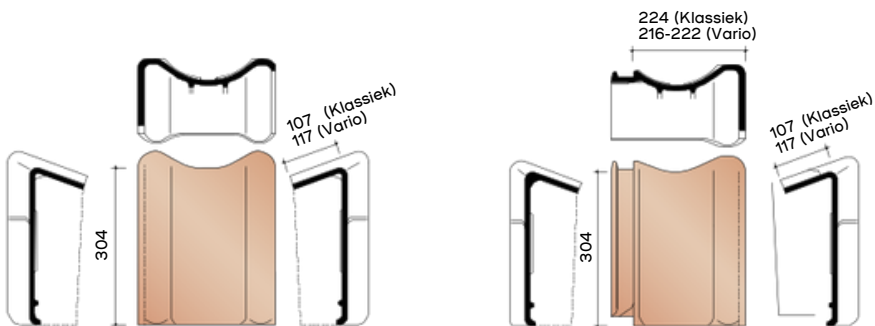

# TECHNICAL INFORMATION - CLADDING TILES

**J/NVHV7080**  
3.3 pieces/Lm Left  
facade tile

**J/NHV7090**  
3.3 pieces/Lm Right  
facade tile

**J/NVHV7280**  
3 pieces/Lm Left gable hinged  
pan

**J/NVHV7290**  
3 pieces/Lm Right gable  
hinged pan