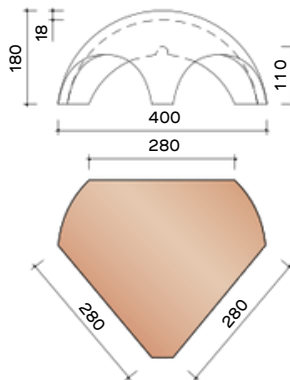

J/N0005500
Frost hat between 1 frost 1200 and 2 princes 1200 as north tree