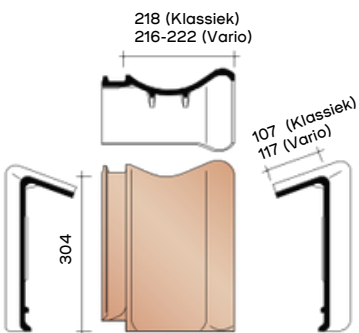

# TECHNICAL INFORMATION - CLADDING TILES

**J/NVHV7080**  
3.3 pieces/Lm Left  
facade tile

**J/NHV7090**  
3.3 pieces/Lm Right  
facade tile

**J/NVHV7280**  
3 pieces/Lm Left gable hinged  
pan

**J/NVHV7290**  
3 pieces/Lm Right gable  
hinged pan

**J/NVHV7580**  
Left gable hook  
frost

**J/NVHV7590**  
Right gable hook  
frost

**TECHNICAL INFORMATION - OTHER ACCESSORIES**

**JVHV8010**  
3.3 pieces/Lm half pan

**J/NVHV8050**  
3.3 pieces/Lm double well pan

**J/NVHV8200**  
4.6 pieces/Lm  
Articulated pan 135°

**J/NVHV8250**  
Articulated pan with double well

**J/NVHV8500** 4.6  
pieces/Lm Hook frost

**TECHNICAL INFORMATION - OTHER ACCESSORIES**

**J/NVHV8550**  
Crochet frost with double well