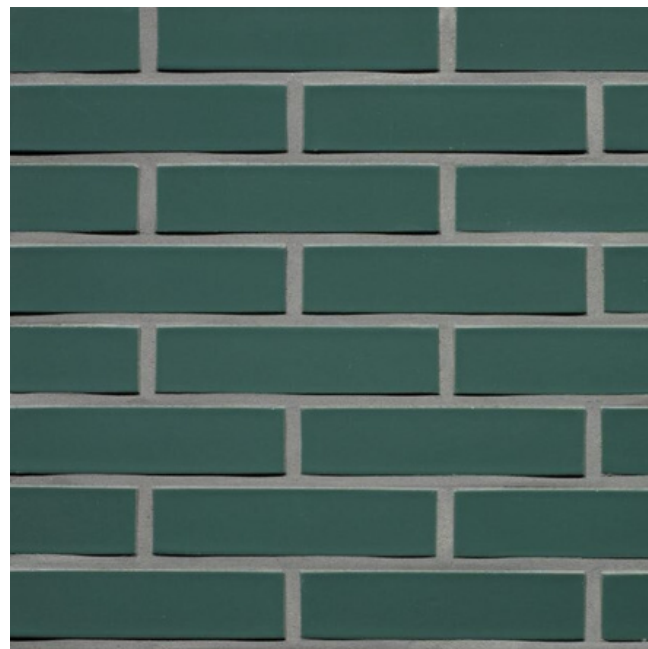

LOHAS

AUSTRALIA

BRICK COLLECTION
GLAZED BRICKS
CRYSTAL SERIES
COLOUR RANGE

LOHASAU.COM

WHITE

YELLOW

RED

GREEN

BLUE

BLACK

COLOUR CHART - LOHAS AUSTRALIA

White

Yellow

Red

Green

Blue