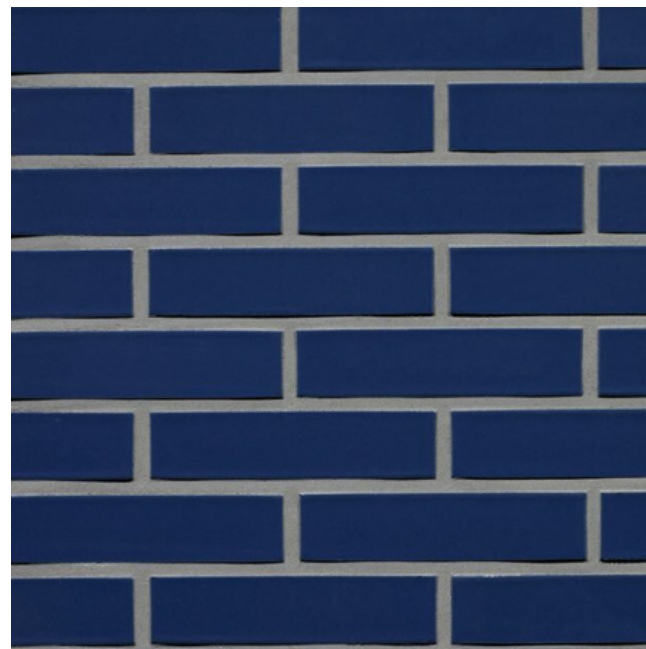

LOHAS

AUSTRALIA

BRICK COLLECTION
GLAZED BRICKS
CRYSTAL SERIES
COLOUR RANGE

LOHASAU.COM

WHITE

YELLOW

RED

GREEN

BLUE

BLACK

COLOUR CHART - LOHAS AUSTRALIA

White

Yellow

Red

Green

Blue