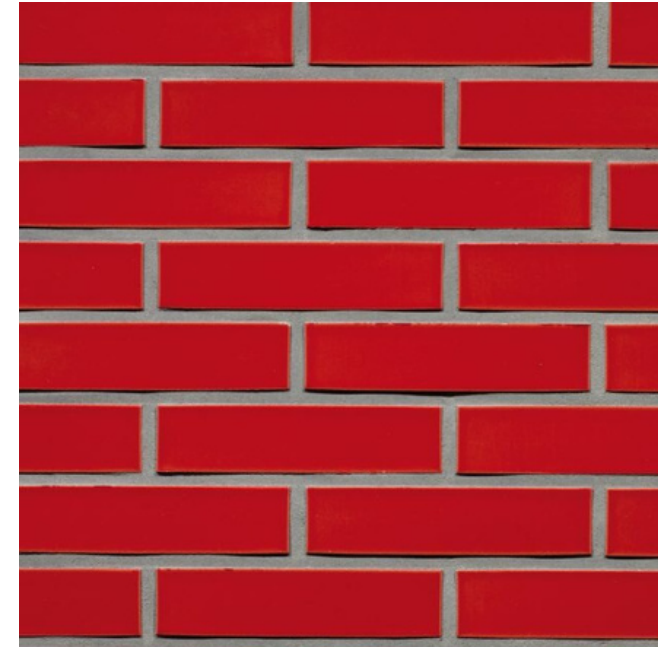

LOHAS

AUSTRALIA

BRICK COLLECTION
GLAZED BRICKS
CRYSTAL SERIES
COLOUR RANGE

LOHASAU.COM

WHITE

YELLOW

RED

GREEN

BLUE

BLACK

COLOUR CHART - LOHAS AUSTRALIA

White

Yellow

Red

Green

Blue