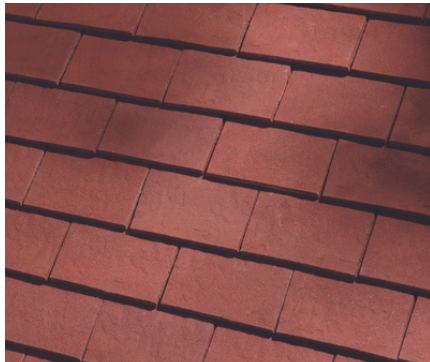

Deep Red

Staffordshire Blue

Dark Heather

Staffordshire Blue

Purple Brown

Bronze

Rustic

COLOUR RANGE