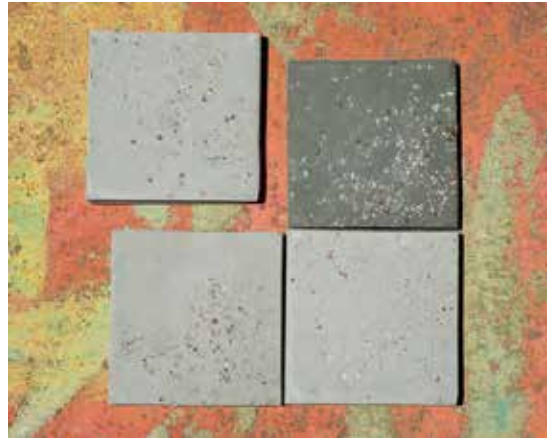

22 X 22 CM

PICOS

11 X 30 CM

ONDAS

MOSAIC

8 X 8 CM

MOSAIC

1.5 X 11 CM

HEXAGON

1.5 X 11 CM

SUGGESTED FORMATS:

MORGAN

MORGAN

Coloured clays, hand-crafted stoneware. Suitable for floor and wall coverings, inside and outside.

01

02