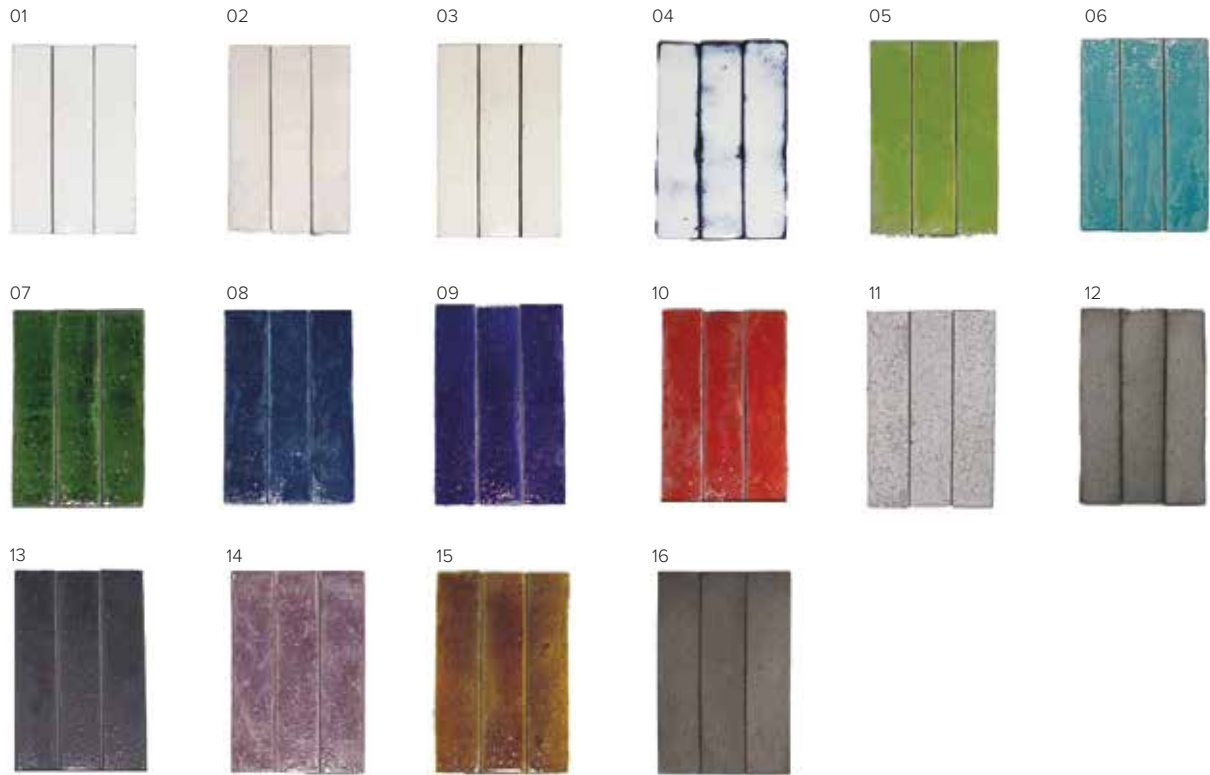

01 CAL	02 ARENA	03 ALBERO
04 CALDERA	05 FERRO	06 NUEZ
07 CENDRA	08 BASALT	09 WENGUE

SUGGESTED FORMATS:

11 X 11 CM

11 X 22 CM

22 X 22 CM

22 X 33 CM

5,5 X 27 CM
7 X 30 CM

CHEVRON
5,5 X 27 CM

ROMBO
13 X 22 CM

HEXA
14 X 16,5 CM

RODAPIÉ
7 X 30 CM

THICKNESSES:

MANRIQVE

MANRIQVE

Hand-made, high-fired glazed ceramic wall tiles made of black clay. Suitable for inside and outside wall coverings.

SUGGESTED FORMATS:

SUGGESTED FORMATS:

COLOURS:

- 01 MARFIL 02 TORTOLA 03 CREMA 04 SALMON
- 05 ROSA 06 MENTA 07 ARTEMISA 08 POSIDONIA
- 09 LAVANDA 10 FIORDO 11 CENIZA 12 ANTRACITA

THICKNESSES:

SERENA

SERENA

Extruded stoneware, glazed and high fired. Suitable for inside and outside wall coverings.