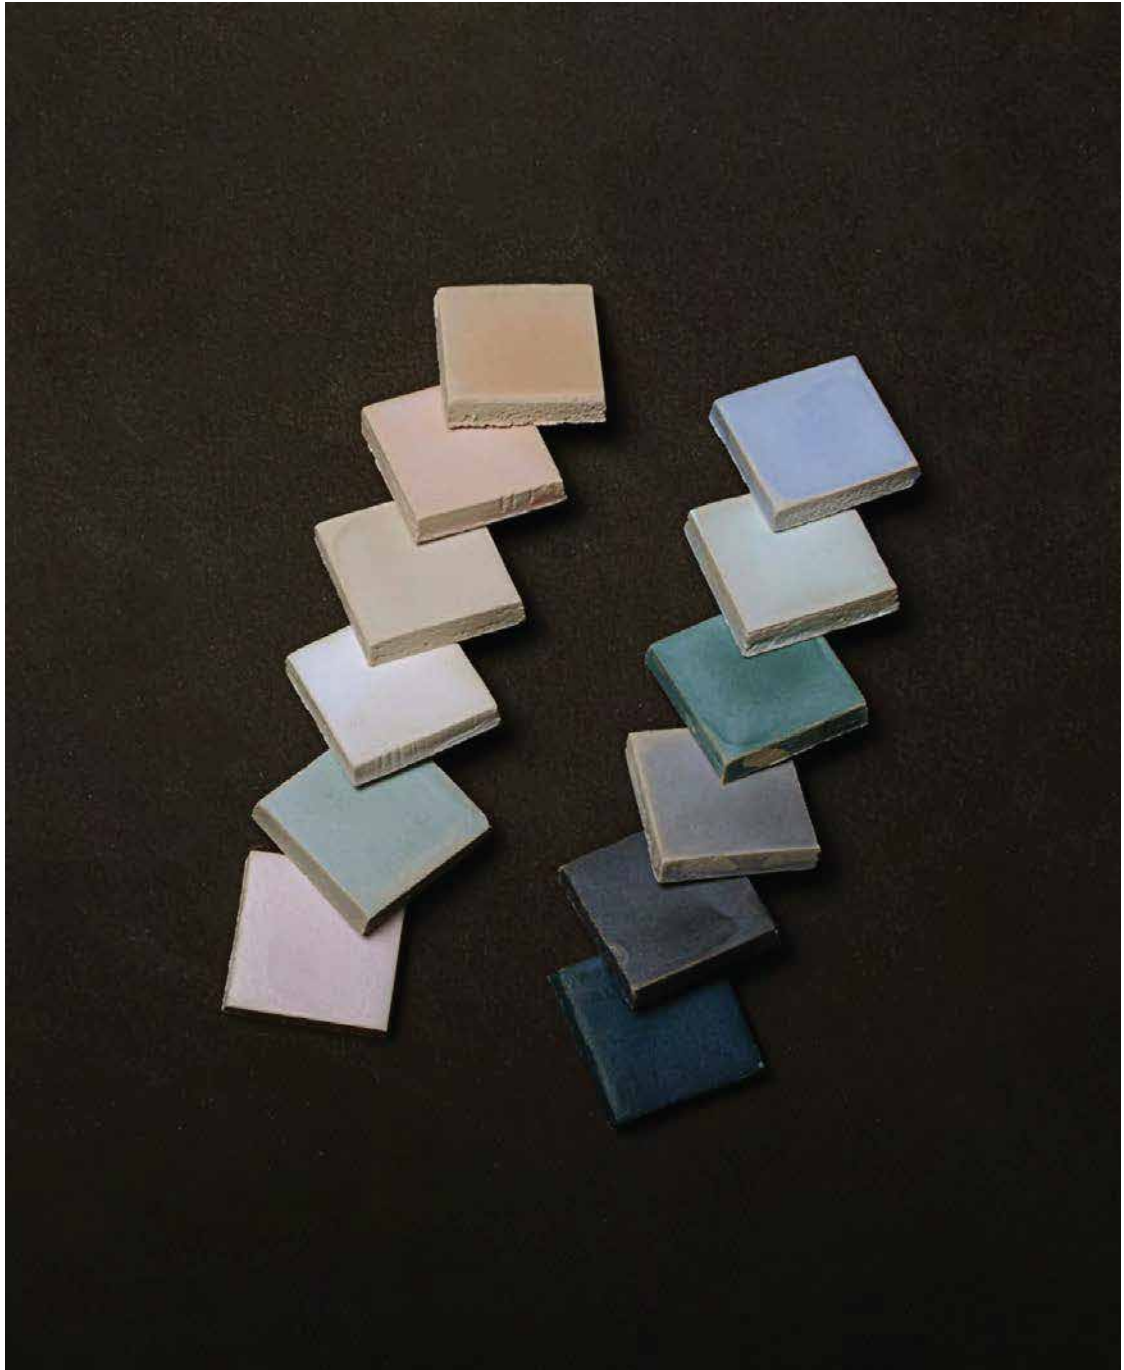

SUGGESTED FORMATS:

COLOURS:

- 01 MARFIL 02 TORTOLA 03 CREMA 04 SALMON
- 05 ROSA 06 MENTA 07 ARTEMISA 08 POSIDONIA
- 09 LAVANDA 10 FIORDO 11 CENIZA 12 ANTRACITA

THICKNESSES:

SERENA

SERENA

Extruded stoneware, glazed and high fired. Suitable for inside and outside wall coverings.