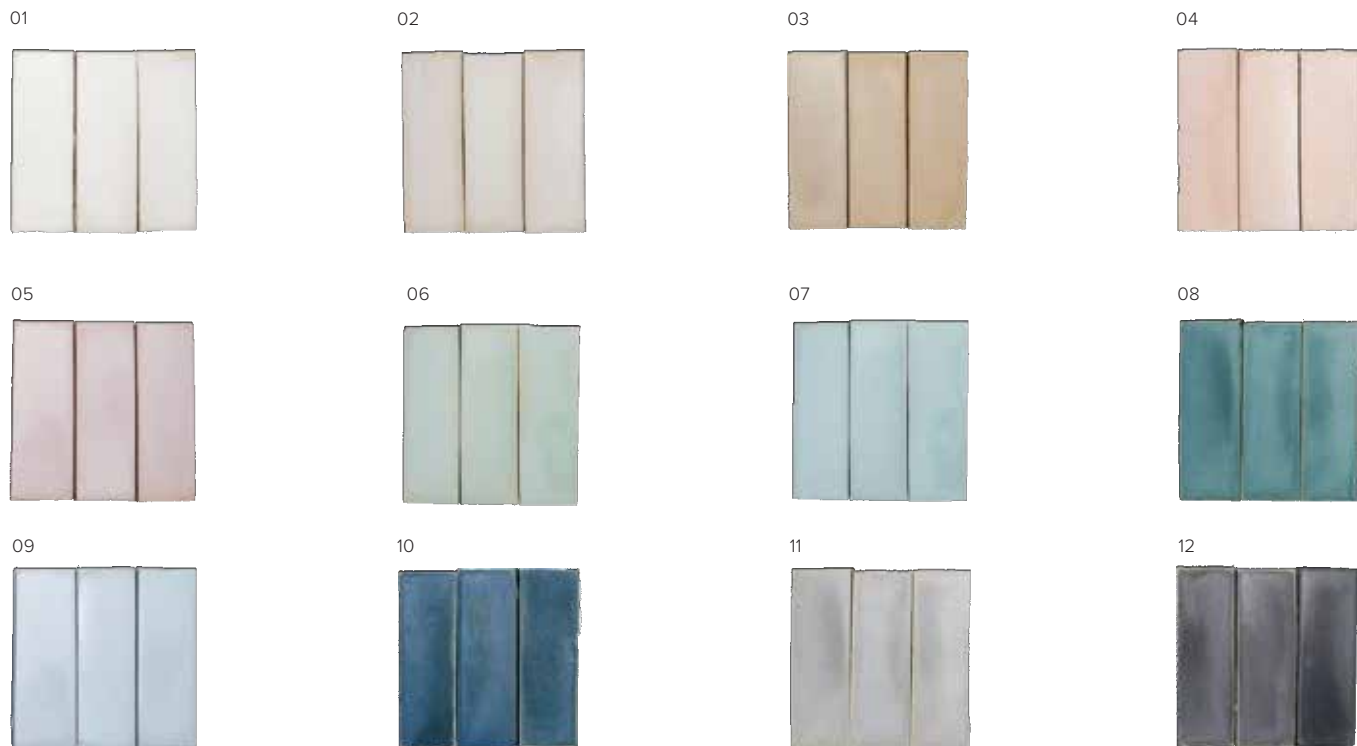

01 NIEVE	02 ARENA MATE	03 CREMA	04 MADREPERLA	05 SELVA	06 CALA
07 LAGUNA	08 OCEANO	09 IBON	10 CORAL	11 CENIZA	12 GRIS
13 GRAFITO	14 VIOLA	15 CARAMELO	16 NATRUAL		

VASARI

VASARI

Hand-crafted glazed stoneware, Suitable for inside flooring and inside wall coverings.

SUGGESTED FORMATS:

COLOURS:

- 01 MARFIL 02 TORTOLA 03 CREMA 04 SALMON
- 05 ROSA 06 MENTA 07 ARTEMISA 08 POSIDONIA
- 09 LAVANDA 10 FIORDO 11 CENIZA 12 ANTRACITA

THICKNESSES:

SERENA

SERENA

Extruded stoneware, glazed and high fired. Suitable for inside and outside wall coverings.