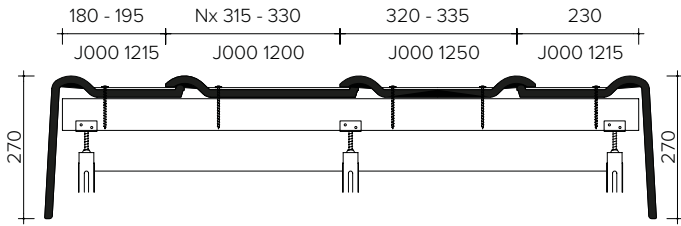

Classic Rustic Black Sateen

Classic Blue Throttled

Classic Vieilli Blue Smothered

Classic Black Sateen

TECHNICAL INFORMATION - LAYING PLANS

TECHNICAL INFORMATION

J0001200
3.1 pieces/Lm Semicircular frost/northern tree - 230 mm

J0001215
Semicircular initial initial/final frost Vario with head plate - 225 mm

J0001250
Semicircular frost Vario with double wel - 225 mm

J0001260
Semicircular North Pole Vario - 225 mm

J0003100
3.1 pieces/Lm Conical North Tree