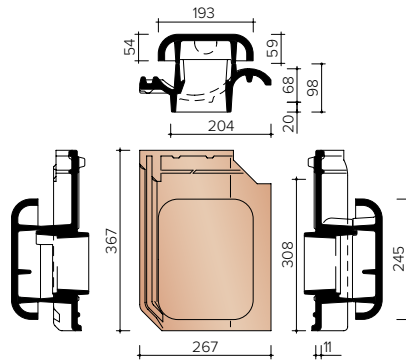

JOVH8500
4.9 pieces/Lm hook frost

TECHNICAL INFORMATION - OTHER ACCESSORIES

JOVH8550
Crochet frost with double well

JOVH8640
Ventilation pan/hook feed pan
with plastic grid - 25 cm²

JOVH8660
Ventilation and Hook Transit Pan -
12 cm²

JOVH8728
Kit cooker pan Ø 125 mm + cap+
connection module + gear unit piece

JOVH8741
Kit cooker pan Ø 100 mm + cap
+ connection module + gear unit piece

JOVH8958
Cable entry pan Ø 50 mm

J0005140
Princes hat between 3 princes 1200