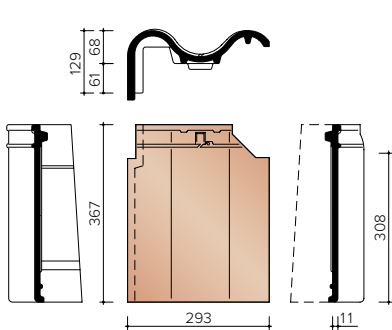

J0001215
Semicircular initial initial/final frost Vario with head plate - 225 mm

J0001250
Semicircular frost Vario with double wel - 225 mm

J0001260
Semicircular North Pole Vario - 225 mm

J0003100
3.1 pieces/Lm Conical North Tree

J0003110
Conical Beginning North Tree

JOVH7080
3.1 pieces/Lm Left facade tile

JOVH7090
3.2 pieces/Lm Right facade tile

TECHNICAL INFORMATION - CLADDING TILES

JOVH7280
Left gable hinged tile

JOVH7290
Right gable tile