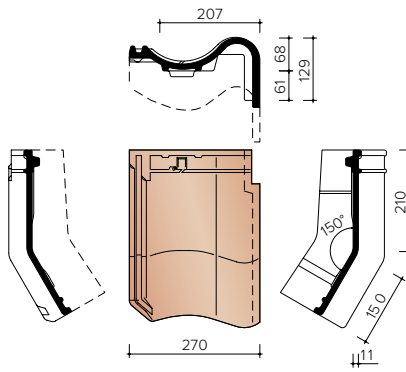

J0003110
Conical Beginning North Tree

JOVH7080
3.1 pieces/Lm Left facade tile

JOVH7090
3.2 pieces/Lm Right facade tile

TECHNICAL INFORMATION - CLADDING TILES

JOVH7280
Left gable hinged tile

JOVH7290
Right gable tile

JOVH7380
Left facade tile with curved edge

JOVH7390
Right facade tile with curved edge

JOVH7580
Left gable hook frost

JOVH7590
Right gable hook frost

TECHNICAL INFORMATION - OTHER ACCESSORIES

P0448030
3.2 pieces/Lm half pan