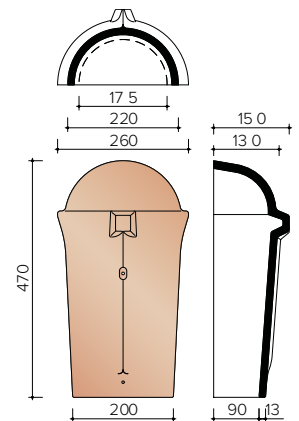

J0001215
Semicircular initial initial/final frost Vario with head plate - 225 mm

J0001250
Semicircular frost Vario with double wel - 225 mm

J0001260
Semicircular North Pole Vario - 225 mm

J0003100
3.1 pieces/Lm Conical North Tree