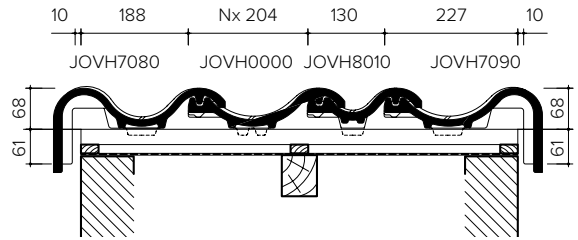

Classic Rustic Black Sateen

Classic Blue Throttled

Classic Vieilli Blue Smothered

Classic Black Sateen

TECHNICAL INFORMATION - LAYING PLANS

TECHNICAL INFORMATION

J0001200
3.1 pieces/Lm Semicircular frost/northern tree - 230 mm

J0001215
Semicircular initial initial/final frost Vario with head plate - 225 mm

J0001250
Semicircular frost Vario with double wel - 225 mm

J0001260
Semicircular North Pole Vario - 225 mm

J0003100
3.1 pieces/Lm Conical North Tree