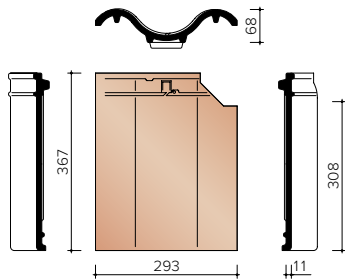

JOVH7380
Left facade tile with curved edge

JOVH7390
Right facade tile with curved edge

JOVH7580
Left gable hook frost

JOVH7590
Right gable hook frost

TECHNICAL INFORMATION - OTHER ACCESSORIES

P0448030
3.2 pieces/Lm half pan