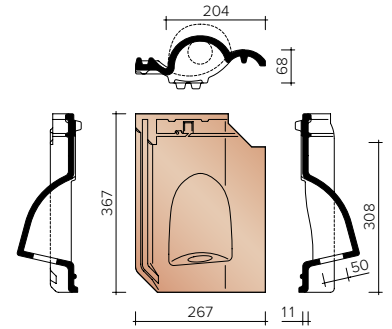

JOVH8500
4.9 pieces/Lm hook frost

TECHNICAL INFORMATION - OTHER ACCESSORIES

JOVH8550
Crochet frost with double well

JOVH8640
Ventilation pan/hook feed pan
with plastic grid - 25 cm²

JOVH8660
Ventilation and Hook Transit Pan -
12 cm²

JOVH8728
Kit cooker pan Ø 125 mm + cap+
connection module + gear unit piece

JOVH8741
Kit cooker pan Ø 100 mm + cap
+ connection module + gear unit piece

JOVH8958
Cable entry pan Ø 50 mm

J0005140
Princes hat between 3 princes 1200