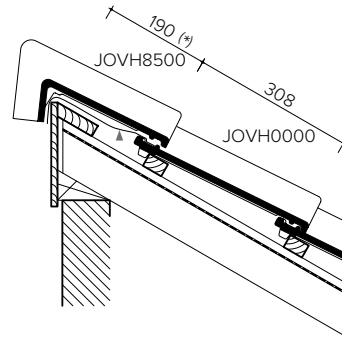

TECHNICAL INFORMATION - LAYING PLANS