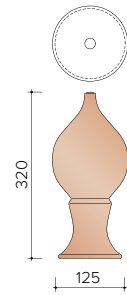

J0005500
Frost hat between 1 frost 1200 and 2
princes 1200 as north tree

TECHNICAL INFORMATION - OTHER ACCESSORIES

J0005520

Frost hat between 1 frost and 1200
2 north trees 3100

J0005540

Princes hat between 4 monarchs
1200

J0005560

Prince's hat between 4 north trees
3100

N0005900

Piron No. 1

N0005910

Piron No. 2

N0005930

Piron No. 4