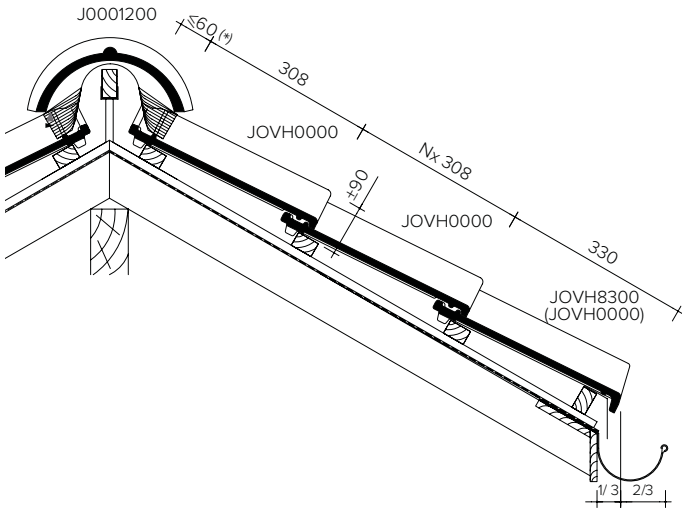

TECHNICAL INFORMATION - LAYING PLANS