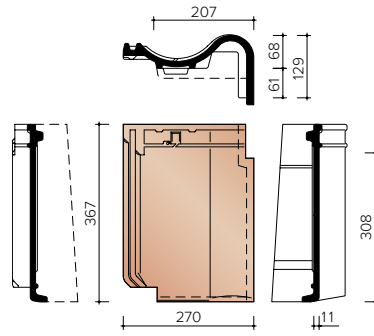

J0003110
Conical Beginning North Tree

JOVH7080
3.1 pieces/Lm Left facade tile

JOVH7090
3.2 pieces/Lm Right facade tile

TECHNICAL INFORMATION - CLADDING TILES

JOVH7280
Left gable hinged tile

JOVH7290
Right gable tile

JOVH7380
Left facade tile with curved edge

JOVH7390
Right facade tile with curved edge

JOVH7580
Left gable hook frost

JOVH7590
Right gable hook frost

TECHNICAL INFORMATION - OTHER ACCESSORIES

P0448030
3.2 pieces/Lm half pan