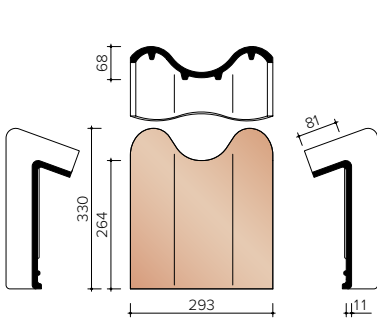

TECHNICAL INFORMATION - OTHER ACCESSORIES

JOVH8550
Crochet frost with double well