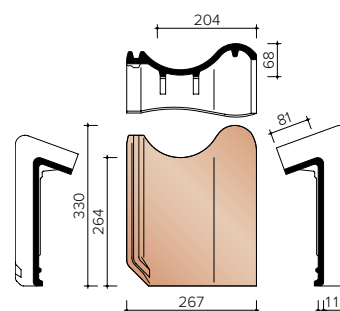

P0448050
3.2 pieces/Lm pan with double well

JOVH8200
4.9 pieces/Lm
Articulate Pan 150

JOVH8250
Articulated pan with double well

JOVH8300
4.9 pieces/Lm
Pan with curved edge

JOVH8350
Pan with curved edge and double well