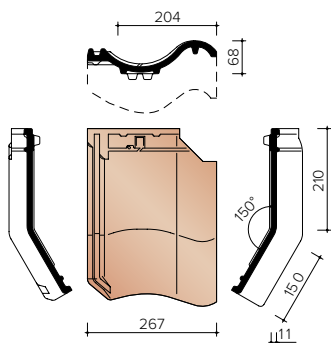

JOVH8200
4.9 pieces/Lm
Articulate Pan 150