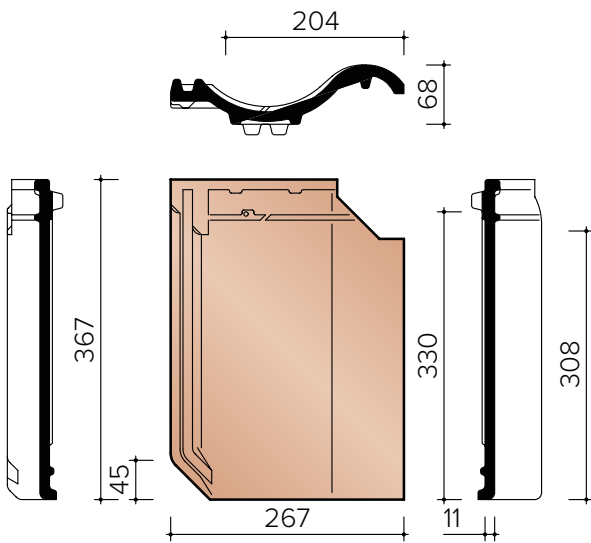

OVH CLASSIC ROOF TILES

LOHAS

Australia

OVH Classic Natrual Red

TECHNICAL INFORMATION

Definition:	Hollow clay roof tile with single side closure with overlap and single head closure with overlap.
Min. roof slope with shelter - Fleece of Fleece Plus: - Fleece Premium:	25° 15°, subject to the instructions in the brochure Facade and underroof films.
Useful length (bar spacing):	± 308 mm
Useful width:	± 204
Number of pieces/m ² :	± 15.9
Unit weight:	± 2.46 kg
Weight per m ² :	± 339.1 kg
Breaking load:	> 1200 N
Impermeability:	≤ 0,5 cm ³ /cm ² .d
Frost resistance:	Frost resistance
Placement:	Straight

1A frost	1200
1B North tree	1200
2A Beginning and end frost with head	3100
plate	1215
Frost with double well	1250
2B Beginning North Tree	1260
3 Left facade tile	3110
Pan with double well	7080
4 Right facade tile	8050
5 Articulated pan	7090
6 Left gable hinged tile	8200
Articulated pan with double well	7280
7 Pan with curved edge	8250
8 Pan with curved edge	7290
9 Left facade tile with curved edge	8300
Pan with curved edge and double well	7380
10 Right facade tile with curved edge	8350
11A hook frost	7390
11B Crochet frost with double well	8500
12 Left gable hook frost	8550
13 Right gable hook frost	7580
14 half pan	7590
16 Kit cooker pan Ø 125 mm + cap	8010
Kit cooker pan Ø 100 mm + cap	8728
17 Ventilation pan/Hook feed pan	8741
swift pan	8640
Cable entry pan	8660
19 prince hat	8958
	5140
	5500
	5520
	5540
	5560