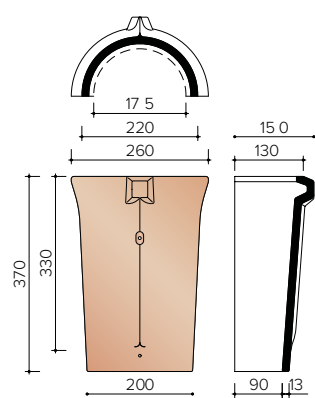

Classic Rustic Black Sateen

Classic Blue Throttled

Classic Vieilli Blue Smothered

Classic Black Sateen

TECHNICAL INFORMATION - LAYING PLANS

TECHNICAL INFORMATION

J0001200
3.1 pieces/Lm Semicircular frost/northern tree - 230 mm

J0001215
Semicircular initial initial/final frost Vario with head plate - 225 mm

J0001250
Semicircular frost Vario with double wel - 225 mm

J0001260
Semicircular North Pole Vario - 225 mm

J0003100
3.1 pieces/Lm Conical North Tree