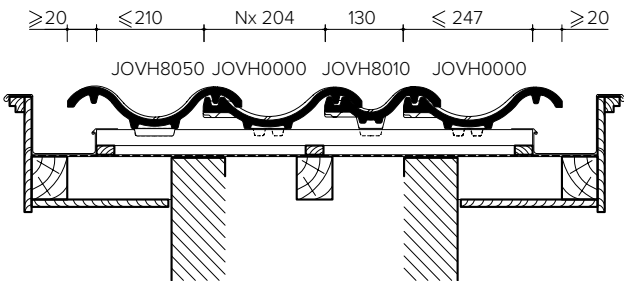

Classic Rustic Black Sateen

Classic Blue Throttled

Classic Vieilli Blue Smothered

Classic Black Sateen

TECHNICAL INFORMATION - LAYING PLANS

TECHNICAL INFORMATION

J0001200
3.1 pieces/Lm Semicircular frost/northern tree - 230 mm

J0001215
Semicircular initial initial/final frost Vario with head plate - 225 mm

J0001250
Semicircular frost Vario with double wel - 225 mm

J0001260
Semicircular North Pole Vario - 225 mm

J0003100
3.1 pieces/Lm Conical North Tree