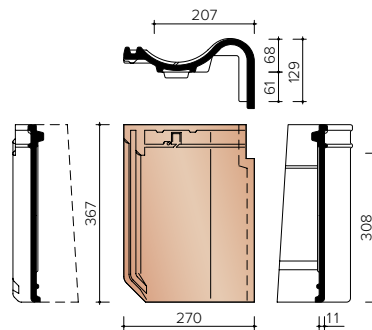

J0001215
Semicircular initial initial/final frost Vario with head plate - 225 mm

J0001250
Semicircular frost Vario with double wel - 225 mm

J0001260
Semicircular North Pole Vario - 225 mm

J0003100
3.1 pieces/Lm Conical North Tree

J0003110
Conical Beginning North Tree

JOVH7080
3.1 pieces/Lm Left facade tile

JOVH7090
3.2 pieces/Lm Right facade tile

TECHNICAL INFORMATION - CLADDING TILES

JOVH7280
Left gable hinged tile

JOVH7290
Right gable tile