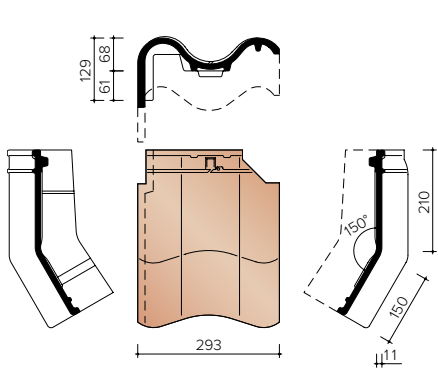

J0001215
Semicircular initial initial/final frost Vario with head plate - 225 mm

J0001250
Semicircular frost Vario with double wel - 225 mm

J0001260
Semicircular North Pole Vario - 225 mm

J0003100
3.1 pieces/Lm Conical North Tree

J0003110
Conical Beginning North Tree

JOVH7080
3.1 pieces/Lm Left facade tile

JOVH7090
3.2 pieces/Lm Right facade tile

TECHNICAL INFORMATION - CLADDING TILES

JOVH7280
Left gable hinged tile

JOVH7290
Right gable tile

JOVH7380
Left facade tile with curved edge

JOVH7390
Right facade tile with curved edge

JOVH7580
Left gable hook frost

JOVH7590
Right gable hook frost

TECHNICAL INFORMATION - OTHER ACCESSORIES

P0448030
3.2 pieces/Lm half pan