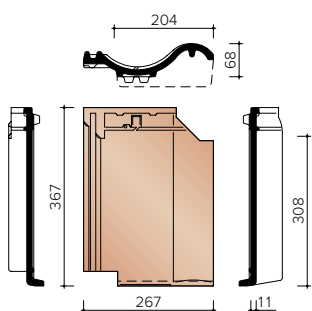

JOVH8300
4.9 pieces/Lm
Pan with curved edge