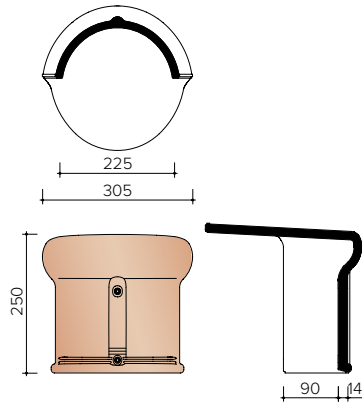

Classic Rustic Black Sateen

Classic Blue Throttled

Classic Vieilli Blue Smothered

Classic Black Sateen

TECHNICAL INFORMATION - LAYING PLANS

TECHNICAL INFORMATION

J0001200
3.1 pieces/Lm Semicircular frost/northern tree - 230 mm

J0001215
Semicircular initial initial/final frost Vario with head plate - 225 mm

J0001250
Semicircular frost Vario with double wel - 225 mm

J0001260
Semicircular North Pole Vario - 225 mm

J0003100
3.1 pieces/Lm Conical North Tree