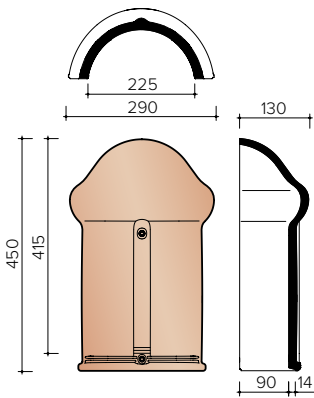

Classic Rustic Black Sateen

Classic Blue Throttled

Classic Vieilli Blue Smothered

Classic Black Sateen

TECHNICAL INFORMATION - LAYING PLANS

TECHNICAL INFORMATION

J0001200
3.1 pieces/Lm Semicircular frost/northern tree - 230 mm

J0001215
Semicircular initial initial/final frost Vario with head plate - 225 mm

J0001250
Semicircular frost Vario with double wel - 225 mm

J0001260
Semicircular North Pole Vario - 225 mm

J0003100
3.1 pieces/Lm Conical North Tree