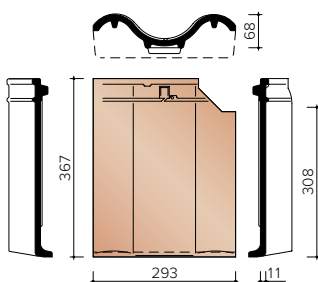

P0448050
3.2 pieces/Lm pan with double well

JOVH8200
4.9 pieces/Lm
Articulate Pan 150

JOVH8250
Articulated pan with double well

JOVH8300
4.9 pieces/Lm
Pan with curved edge

JOVH8350
Pan with curved edge and double well