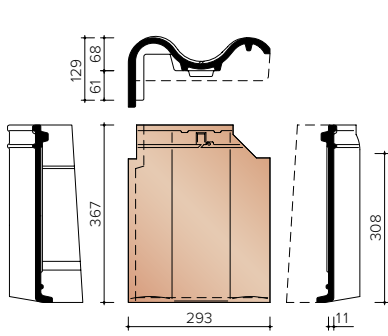

J0003110
Conical Beginning North Tree

JOVH7080
3.1 pieces/Lm Left facade tile

JOVH7090
3.2 pieces/Lm Right facade tile

TECHNICAL INFORMATION - CLADDING TILES

JOVH7280
Left gable hinged tile

JOVH7290
Right gable tile