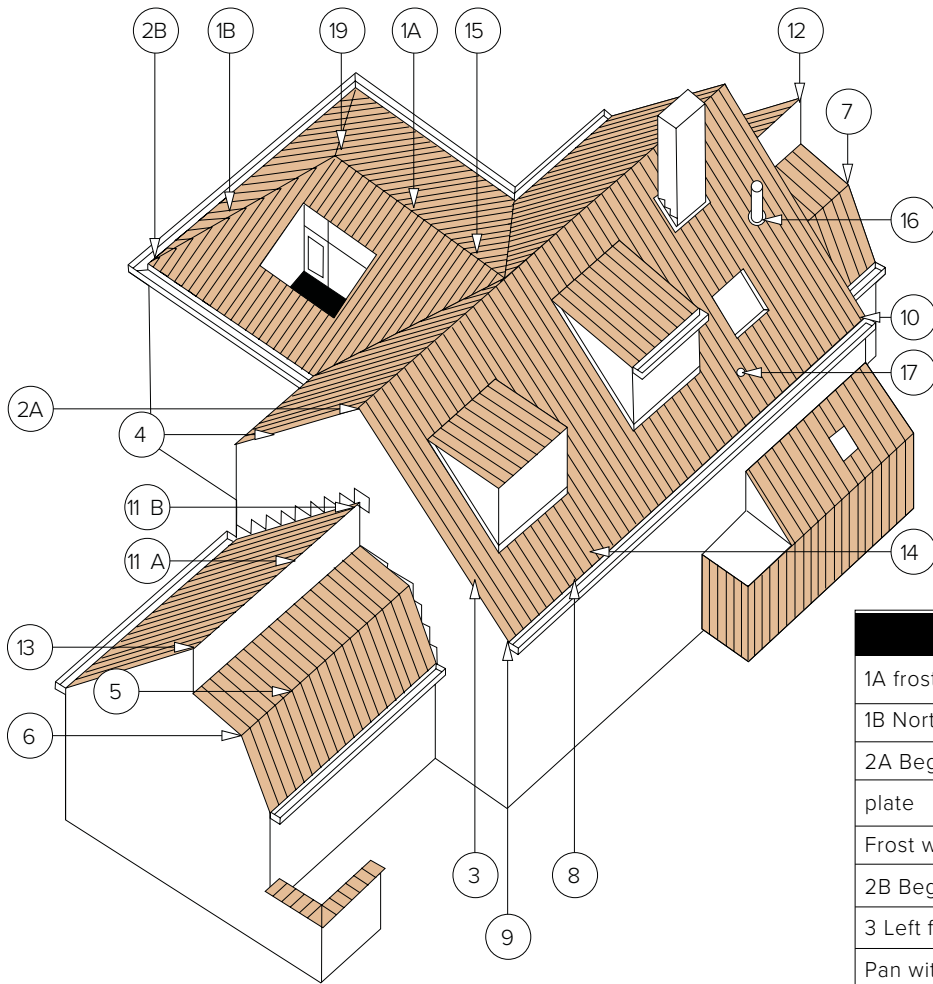

OVH CLASSIC ROOF TILES

LOHAS

Australia

OVH Classic Natrual Red

TECHNICAL INFORMATION

Definition:	Hollow clay roof tile with single side closure with overlap and single head closure with overlap.
Min. roof slope with shelter - Fleece of Fleece Plus: - Fleece Premium:	25° 15°, subject to the instructions in the brochure Facade and underroof films.
Useful length (bar spacing):	± 308 mm
Useful width:	± 204
Number of pieces/m ² :	± 15.9
Unit weight:	± 2.46 kg
Weight per m ² :	± 339.1 kg
Breaking load:	> 1200 N
Impermeability:	≤ 0,5 cm ³ /cm ² .d
Frost resistance:	Frost resistance
Placement:	Straight

1A frost	1200
1B North tree	1200
2A Beginning and end frost with head	3100
plate	1215
Frost with double well	1250
2B Beginning North Tree	1260
3 Left facade tile	3110
Pan with double well	7080
4 Right facade tile	8050
5 Articulated pan	7090
6 Left gable hinged tile	8200
Articulated pan with double well	7280
7 Pan with curved edge	8250
8 Pan with curved edge	7290
9 Left facade tile with curved edge	8300
Pan with curved edge and double well	7380
10 Right facade tile with curved edge	8350
11A hook frost	7390
11B Crochet frost with double well	8500
12 Left gable hook frost	8550
13 Right gable hook frost	7580
14 half pan	7590
16 Kit cooker pan Ø 125 mm + cap	8010
Kit cooker pan Ø 100 mm + cap	8728
17 Ventilation pan/Hook feed pan	8741
swift pan	8640
Cable entry pan	8660
19 prince hat	8958
	5140
	5500
	5520
	5540
	5560