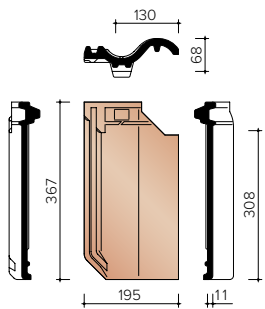

JOVH7380
Left facade tile with curved edge

JOVH7390
Right facade tile with curved edge

JOVH7580
Left gable hook frost

JOVH7590
Right gable hook frost

TECHNICAL INFORMATION - OTHER ACCESSORIES

P0448030
3.2 pieces/Lm half pan