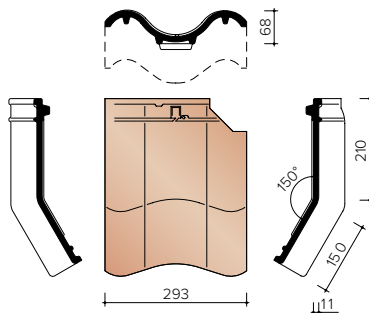

JOVH8250
Articulated pan with double well