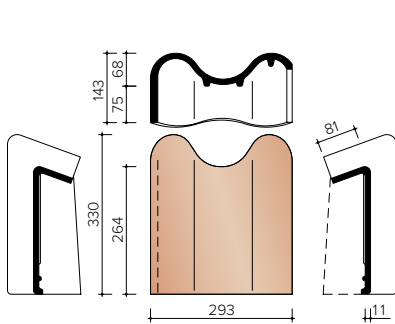

JOVH7580
Left gable hook frost