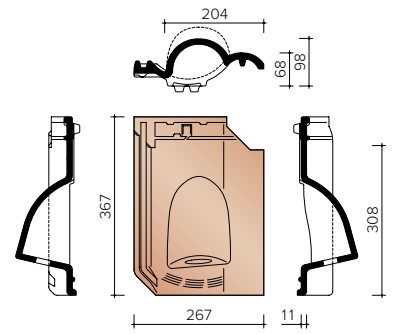

JOVH8500
4.9 pieces/Lm hook frost

TECHNICAL INFORMATION - OTHER ACCESSORIES

JOVH8550
Crochet frost with double well

JOVH8640
Ventilation pan/hook feed pan
with plastic grid - 25 cm²

JOVH8660
Ventilation and Hook Transit Pan -
12 cm²

JOVH8728
Kit cooker pan Ø 125 mm + cap+
connection module + gear unit piece

JOVH8741
Kit cooker pan Ø 100 mm + cap
+ connection module + gear unit piece

JOVH8958
Cable entry pan Ø 50 mm

J0005140
Princes hat between 3 princes 1200