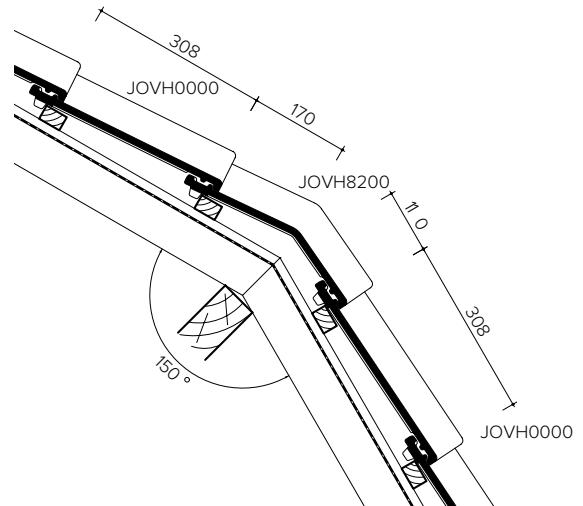

OVH CLASSIC ROOF TILES

LOHAS

Australia

OVH Classic Natrual Red

TECHNICAL INFORMATION

Definition:	Hollow clay roof tile with single side closure with overlap and single head closure with overlap.
Min. roof slope with shelter - Fleece of Fleece Plus: - Fleece Premium:	25° 15°, subject to the instructions in the brochure Facade and underroof films.
Useful length (bar spacing):	± 308 mm
Useful width:	± 204
Number of pieces/m ² :	± 15.9
Unit weight:	± 2.46 kg
Weight per m ² :	± 339.1 kg
Breaking load:	> 1200 N
Impermeability:	≤ 0,5 cm ³ /cm ² .d
Frost resistance:	Frost resistance
Placement:	Straight

Classic Rustic Black Sateen

Classic Blue Throttled

Classic Vieilli Blue Smothered

Classic Black Sateen

TECHNICAL INFORMATION - LAYING PLANS

TECHNICAL INFORMATION

J0001200
3.1 pieces/Lm Semicircular frost/northern tree - 230 mm

J0001215
Semicircular initial initial/final frost Vario with head plate - 225 mm

J0001250
Semicircular frost Vario with double wel - 225 mm

J0001260
Semicircular North Pole Vario - 225 mm

J0003100
3.1 pieces/Lm Conical North Tree