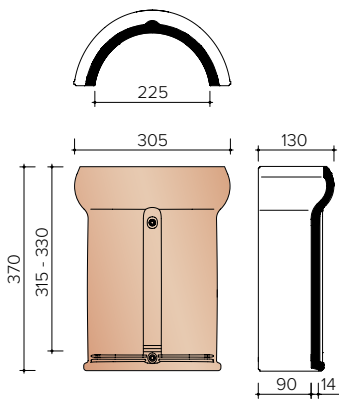

Classic Rustic Black Sateen

Classic Blue Throttled

Classic Vieilli Blue Smothered

Classic Black Sateen

TECHNICAL INFORMATION - LAYING PLANS

TECHNICAL INFORMATION

J0001200
3.1 pieces/Lm Semicircular frost/northern tree - 230 mm

J0001215
Semicircular initial initial/final frost Vario with head plate - 225 mm

J0001250
Semicircular frost Vario with double wel - 225 mm

J0001260
Semicircular North Pole Vario - 225 mm

J0003100
3.1 pieces/Lm Conical North Tree