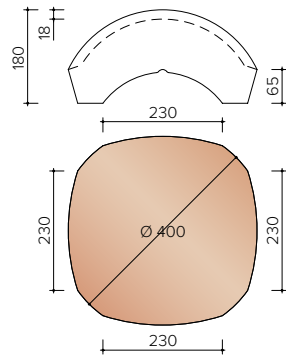

J0005500
Frost hat between 1 frost 1200 and 2
princes 1200 as north tree

TECHNICAL INFORMATION - OTHER ACCESSORIES

J0005520

Frost hat between 1 frost and 1200
2 north trees 3100

J0005540

Princes hat between 4 monarchs
1200