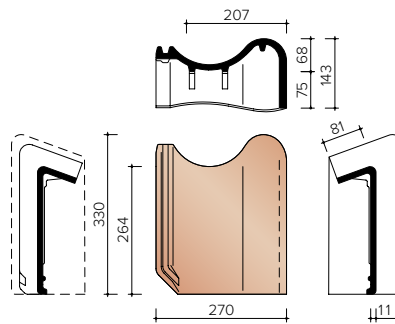

J0001215
Semicircular initial initial/final frost Vario with head plate - 225 mm

J0001250
Semicircular frost Vario with double wel - 225 mm

J0001260
Semicircular North Pole Vario - 225 mm

J0003100
3.1 pieces/Lm Conical North Tree

J0003110
Conical Beginning North Tree

JOVH7080
3.1 pieces/Lm Left facade tile

JOVH7090
3.2 pieces/Lm Right facade tile

TECHNICAL INFORMATION - CLADDING TILES

JOVH7280
Left gable hinged tile

JOVH7290
Right gable tile

JOVH7380
Left facade tile with curved edge

JOVH7390
Right facade tile with curved edge

JOVH7580
Left gable hook frost

JOVH7590
Right gable hook frost

TECHNICAL INFORMATION - OTHER ACCESSORIES

P0448030
3.2 pieces/Lm half pan