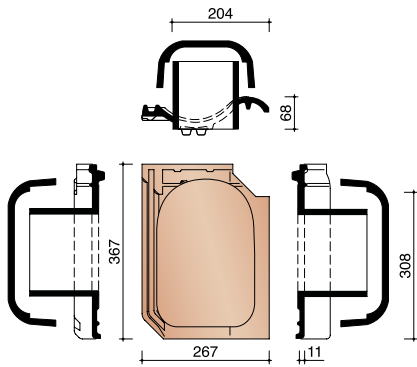

JOVH8500
4.9 pieces/Lm hook frost

TECHNICAL INFORMATION - OTHER ACCESSORIES

JOVH8550
Crochet frost with double well

JOVH8640
Ventilation pan/hook feed pan
with plastic grid - 25 cm²

JOVH8660
Ventilation and Hook Transit Pan -
12 cm²