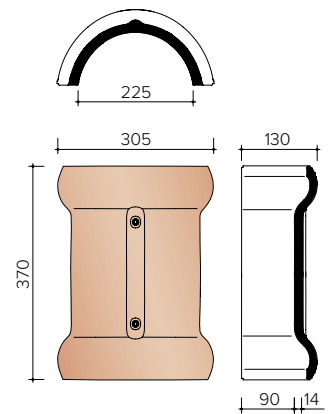

Classic Rustic Black Sateen

Classic Blue Throttled

Classic Vieilli Blue Smothered

Classic Black Sateen

TECHNICAL INFORMATION - LAYING PLANS

TECHNICAL INFORMATION

J0001200
3.1 pieces/Lm Semicircular frost/northern tree - 230 mm

J0001215
Semicircular initial initial/final frost Vario with head plate - 225 mm

J0001250
Semicircular frost Vario with double wel - 225 mm

J0001260
Semicircular North Pole Vario - 225 mm

J0003100
3.1 pieces/Lm Conical North Tree