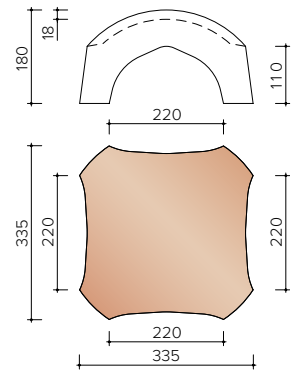

J0005500
Frost hat between 1 frost 1200 and 2
princes 1200 as north tree

TECHNICAL INFORMATION - OTHER ACCESSORIES

J0005520

Frost hat between 1 frost and 1200
2 north trees 3100

J0005540

Princes hat between 4 monarchs
1200