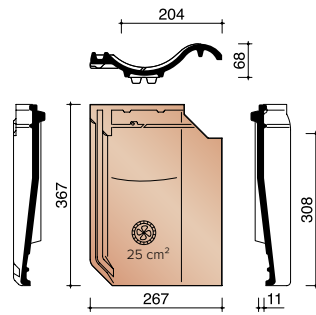

JOVH8640
Ventilation pan/hook feed pan
with plastic grid - 25 cm²