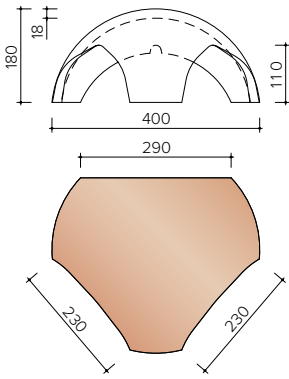

TECHNICAL INFORMATION - OTHER ACCESSORIES

J0005520

Frost hat between 1 frost and 1200
2 north trees 3100