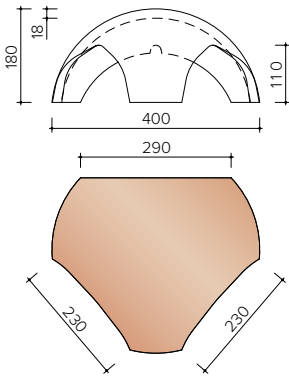

JOVH8958
Cable entry pan Ø 50 mm

J0005140
Princes hat between 3 princes 1200

J0005500
Frost hat between 1 frost 1200 and 2
princes 1200 as north tree

TECHNICAL INFORMATION - OTHER ACCESSORIES

J0005520

Frost hat between 1 frost and 1200
2 north trees 3100