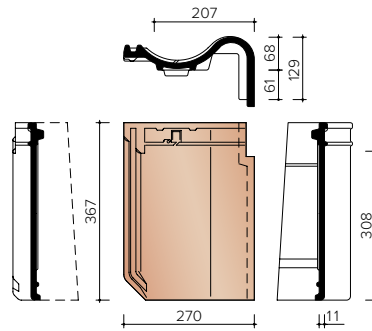

J0001260
Semicircular North Pole Vario - 225 mm

J0003100
3.1 pieces/Lm Conical North Tree

J0003110
Conical Beginning North Tree

JOVH7080
3.1 pieces/Lm Left facade tile

JOVH7090
3.2 pieces/Lm Right facade tile