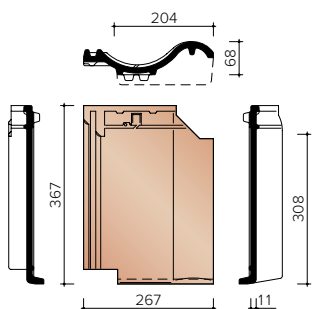

JOVH7590
Right gable hook frost

TECHNICAL INFORMATION - OTHER ACCESSORIES

P0448030
3.2 pieces/Lm half pan

P0448050
3.2 pieces/Lm pan with double well

JOVH8200
4.9 pieces/Lm
Articulate Pan 150

JOVH8250
Articulated pan with double well