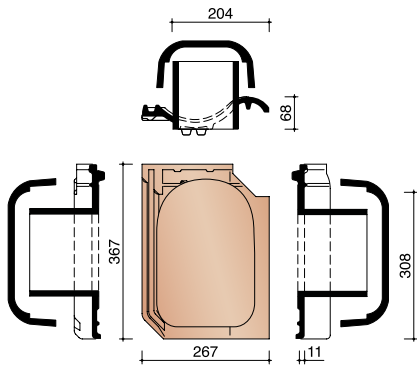

JOVH8300
4.9 pieces/Lm
Pan with curved edge

JOVH8350
Pan with curved edge and double well

JOVH8500
4.9 pieces/Lm hook frost

TECHNICAL INFORMATION - OTHER ACCESSORIES

JOVH8550
Crochet frost with double well

JOVH8640
Ventilation pan/hook feed pan
with plastic grid - 25 cm²

JOVH8660
Ventilation and Hook Transit Pan -
12 cm²

JOVH8728
Kit cooker pan Ø 125 mm + cap +
connection module + gear unit piece

JOVH8741
Kit cooker pan Ø 100 mm + cap
+ connection module + gear unit piece