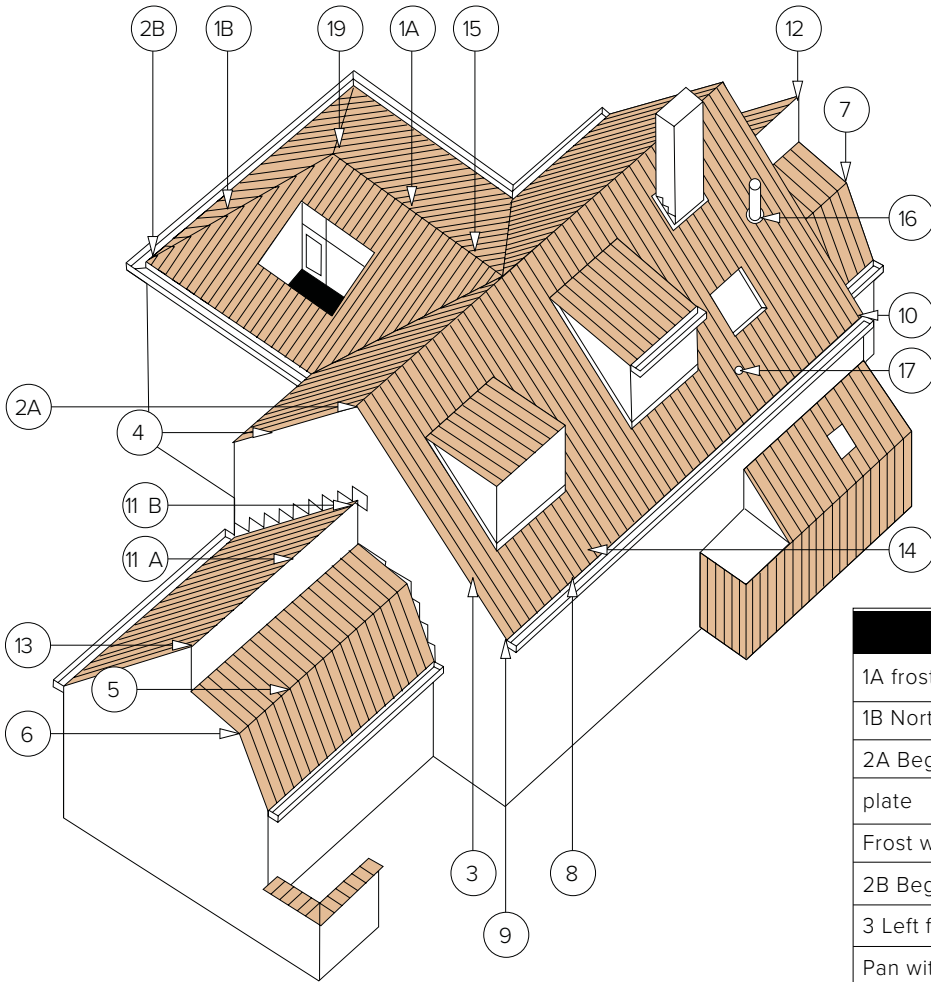

OVH VARIO ROOF TILES

LOHAS

Australia

TECHNICAL INFORMATION

Definition:	Hollow clay roof tile with single side closure with overlap and single head closure with overlap.
Min. roof slope with shelter - Fleece of Fleece Plus: - Fleece Premium:	25° 15°, subject to the instructions in the brochure Facade and underroof films.
Useful length (bar spacing):	± 308 mm
Useful width:	± 200 - 204
Number of pieces/m ² :	± 15.3, 16.4
Unit weight:	± 2.45 kg
Weight per m ² :	± 339.1 kg
Breaking load:	> 1200 N
Impermeability:	≤ 0,5 cm ³ /cm ² .d
Frost resistance:	Frost resistance
Placement:	Straight

1A frost	1200
1B North tree	1200
2A Beginning and end frost with head	3100
plate	1215
Frost with double well	1250
2B Beginning North Tree	1260
3 Left facade tile	3110
Pan with double well	7080
4 Right facade tile	8050
5 Articulated pan	7090
6 Left gable hinged tile	8200
Articulated pan with double well	7280
7 Pan with curved edge	8250
8 Pan with curved edge	7290
9 Left facade tile with curved edge	8300
Pan with curved edge and double well	7380
10 Right facade tile with curved edge	8350
11A hook frost	7390
11B Crochet frost with double well	8500
12 Left gable hook frost	8550
13 Right gable hook frost	7580
14 half pan	7590
16 Kit cooker pan Ø 125 mm + cap	8010
Kit cooker pan Ø 100 mm + cap	8728
17 Ventilation pan/Hook feed pan	8741
swift pan	8640
Cable entry pan	8660
19 prince hat	8958
	5140
	5500
	5520
	5540
	5560