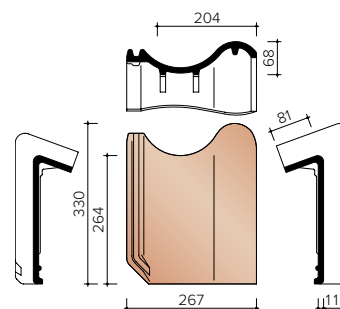

JOVH8500
4.9 pieces/Lm hook frost