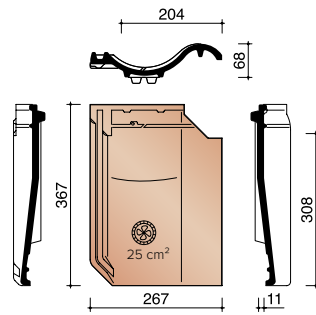

JOVH8300
4.9 pieces/Lm
Pan with curved edge

JOVH8350
Pan with curved edge and double well

JOVH8500
4.9 pieces/Lm hook frost

TECHNICAL INFORMATION - OTHER ACCESSORIES

JOVH8550
Crochet frost with double well