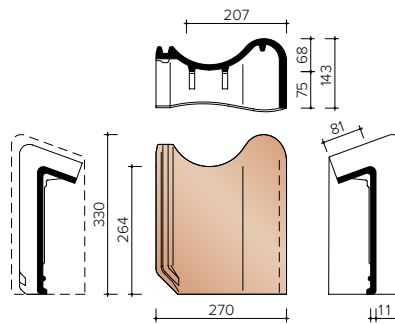

TECHNICAL INFORMATION - CLADDING TILES

JOVH7280
Left gable hinged tile

JOVH7290
Right gable tile

JOVH7380
Left facade tile with curved edge

JOVH7390
Right facade tile with curved edge

JOVH7580
Left gable hook frost