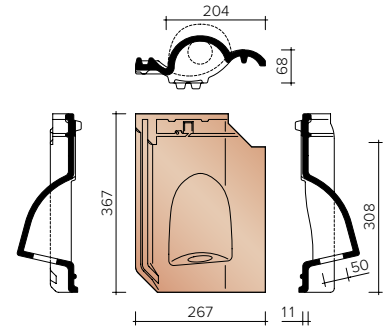

JOVH8300
4.9 pieces/Lm
Pan with curved edge

JOVH8350
Pan with curved edge and double well

JOVH8500
4.9 pieces/Lm hook frost

TECHNICAL INFORMATION - OTHER ACCESSORIES

JOVH8550
Crochet frost with double well

JOVH8640
Ventilation pan/hook feed pan
with plastic grid - 25 cm²

JOVH8660
Ventilation and Hook Transit Pan -
12 cm²

JOVH8728
Kit cooker pan Ø 125 mm + cap +
connection module + gear unit piece

JOVH8741
Kit cooker pan Ø 100 mm + cap
+ connection module + gear unit piece

JOVH8958
Cable entry pan Ø 50 mm

J0005140
Princes hat between 3 princes 1200

J0005500
Frost hat between 1 frost 1200 and 2
princes 1200 as north tree

TECHNICAL INFORMATION - OTHER ACCESSORIES

J0005520

Frost hat between 1 frost and 1200
2 north trees 3100