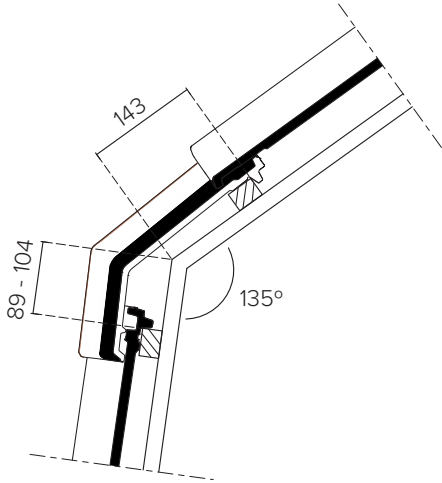

TECHNICAL INFORMATION - LAYING PLANS