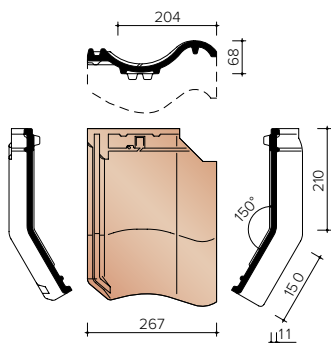

JOVH7590
Right gable hook frost

TECHNICAL INFORMATION - OTHER ACCESSORIES

P0448030
3.2 pieces/Lm half pan

P0448050
3.2 pieces/Lm pan with double well

JOVH8200
4.9 pieces/Lm
Articulate Pan 150

JOVH8250
Articulated pan with double well

JOVH8300
4.9 pieces/Lm
Pan with curved edge

JOVH8350
Pan with curved edge and double well

JOVH8500
4.9 pieces/Lm hook frost

TECHNICAL INFORMATION - OTHER ACCESSORIES

JOVH8550
Crochet frost with double well