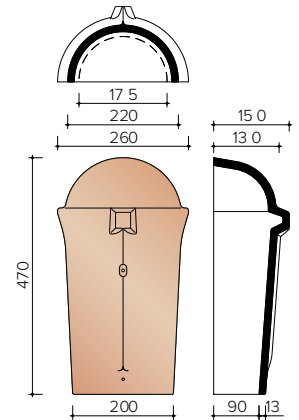

J0003110
Conical Beginning North Tree