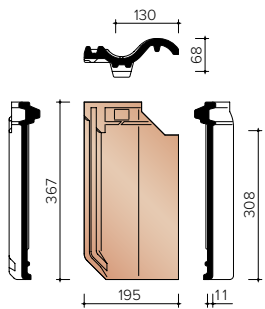

TECHNICAL INFORMATION - OTHER ACCESSORIES

P0448030
3.2 pieces/Lm half pan