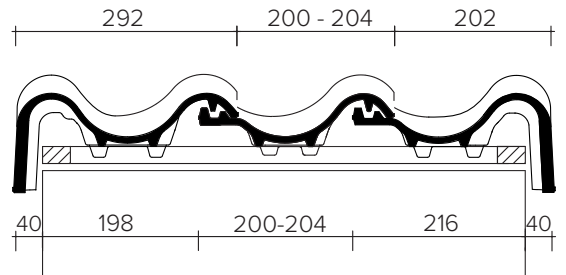

OVH VARIO ROOF TILES

LOHAS

Australia

TECHNICAL INFORMATION

Definition:	Hollow clay roof tile with single side closure with overlap and single head closure with overlap.
Min. roof slope with shelter - Fleece of Fleece Plus: - Fleece Premium:	25° 15°, subject to the instructions in the brochure Facade and underroof films.
Useful length (bar spacing):	± 308 mm
Useful width:	± 200 - 204
Number of pieces/m ² :	± 15.3, 16.4
Unit weight:	± 2.45 kg
Weight per m ² :	± 339.1 kg
Breaking load:	> 1200 N
Impermeability:	≤ 0,5 cm ³ /cm ² .d
Frost resistance:	Frost resistance
Placement:	Straight

Vario Autumn Sateen

Vario Rustic Engobe

Vario Slate Matte Engobe

Vario Black-Brown Engobe

Vario Black Glazed

Vario Matte Black Glazed

TECHNICAL INFORMATION - LAYING PLANS

TECHNICAL INFORMATION

J0001200
3.1 pieces/Lm Semicircular frost/northern tree - 230 mm

J0001215
Semicircular initial initial/final frost Vario with head plate - 225 mm

J0001250
Semicircular frost Vario with double well - 225 mm