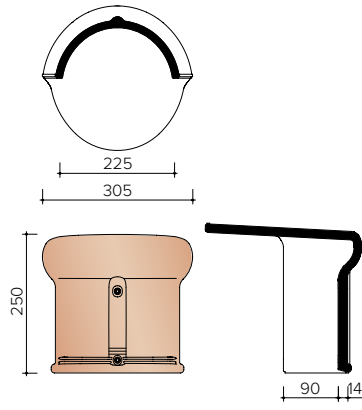

J0001200
3.1 pieces/Lm Semicircular frost/northern tree - 230 mm

J0001215
Semicircular initial initial/final frost Vario with head plate - 225 mm

J0001250
Semicircular frost Vario with double well - 225 mm