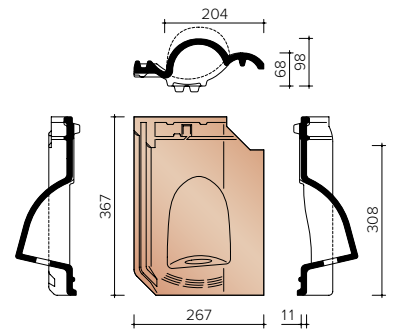

JOVH8300
4.9 pieces/Lm
Pan with curved edge

JOVH8350
Pan with curved edge and double well

JOVH8500
4.9 pieces/Lm hook frost

TECHNICAL INFORMATION - OTHER ACCESSORIES

JOVH8550
Crochet frost with double well

JOVH8640
Ventilation pan/hook feed pan
with plastic grid - 25 cm²

JOVH8660
Ventilation and Hook Transit Pan -
12 cm²

JOVH8728
Kit cooker pan Ø 125 mm + cap +
connection module + gear unit piece

JOVH8741
Kit cooker pan Ø 100 mm + cap
+ connection module + gear unit piece