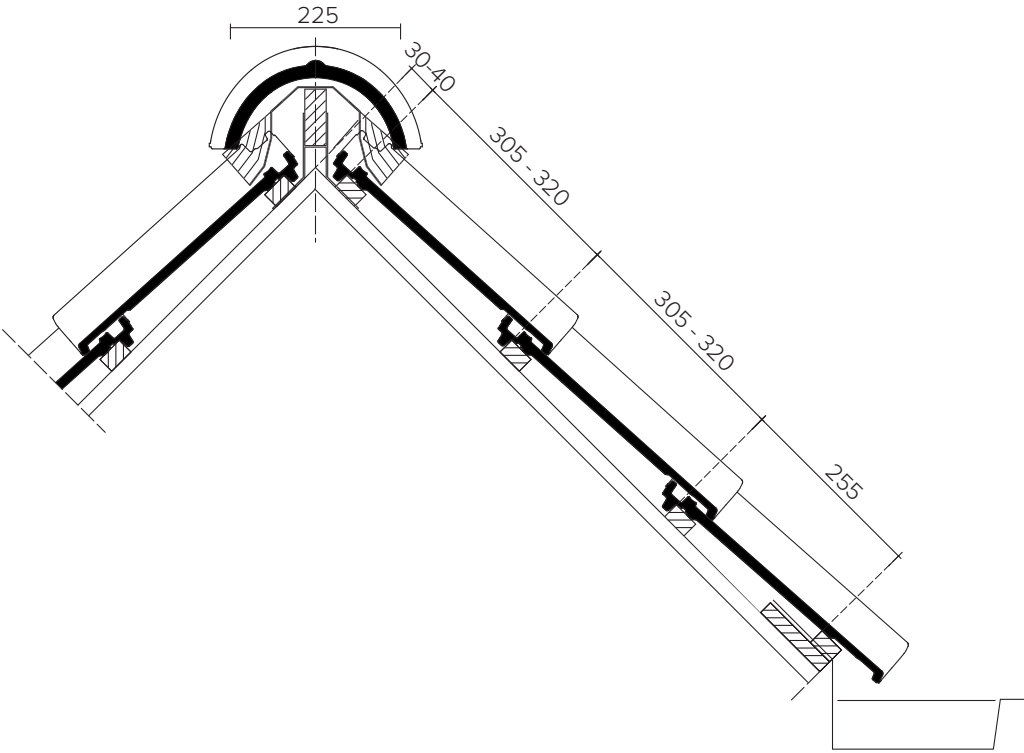

TECHNICAL INFORMATION - LAYING PLANS