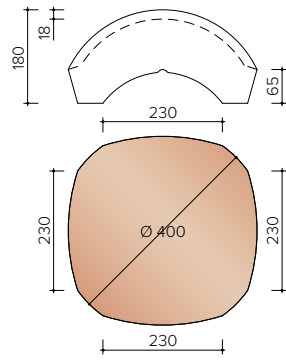

JOVH8958
Cable entry pan Ø 50 mm

J0005140
Princes hat between 3 princes 1200

J0005500
Frost hat between 1 frost 1200 and 2
princes 1200 as north tree

TECHNICAL INFORMATION - OTHER ACCESSORIES

J0005520

Frost hat between 1 frost and 1200
2 north trees 3100