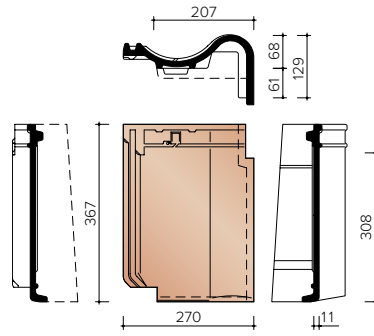

TECHNICAL INFORMATION - CLADDING TILES

JOVH7280
Left gable hinged tile

JOVH7290
Right gable tile

JOVH7380
Left facade tile with curved edge

JOVH7390
Right facade tile with curved edge

JOVH7580
Left gable hook frost