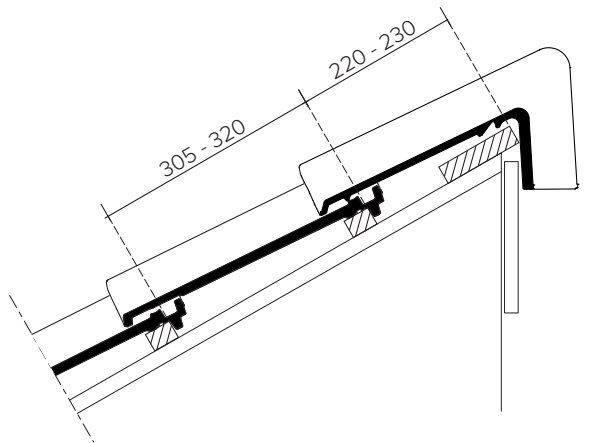

TECHNICAL INFORMATION - LAYING PLANS