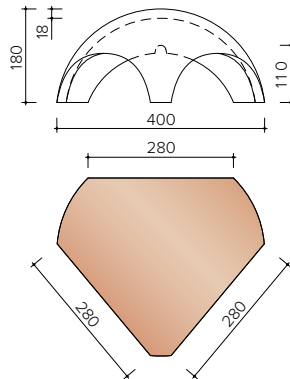

J0005500
Frost hat between 1 frost 1200 and 2
princes 1200 as north tree