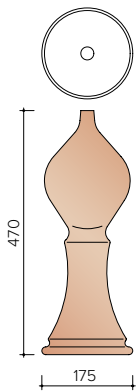

N0005900

Piron No. 1