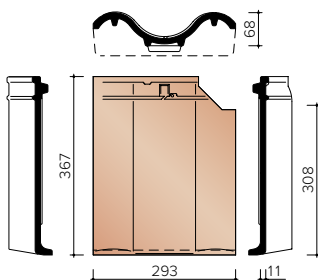

JOVH8350
Pan with curved edge and double well