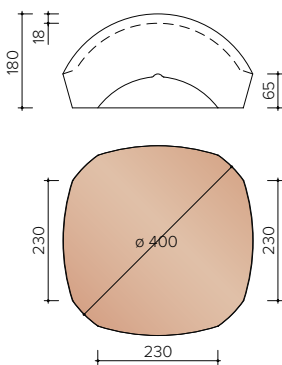

J0005140
Princes hat between 3 princes 1200