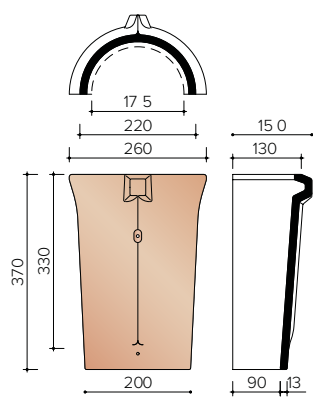

J0003100
3.1 pieces/Lm Conical North Tree