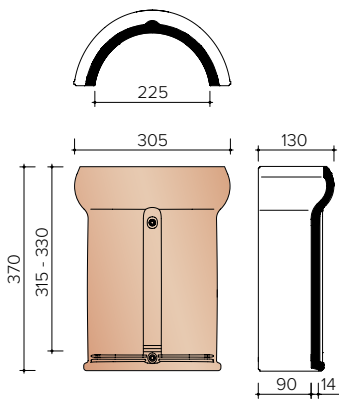

OVH VARIO ROOF TILES

LOHAS

Australia

TECHNICAL INFORMATION

Definition:	Hollow clay roof tile with single side closure with overlap and single head closure with overlap.
Min. roof slope with shelter - Fleece of Fleece Plus: - Fleece Premium:	25° 15°, subject to the instructions in the brochure Facade and underroof films.
Useful length (bar spacing):	± 308 mm
Useful width:	± 200 - 204
Number of pieces/m ² :	± 15.3, 16.4
Unit weight:	± 2.45 kg
Weight per m ² :	± 339.1 kg
Breaking load:	> 1200 N
Impermeability:	≤ 0,5 cm ³ /cm ² .d
Frost resistance:	Frost resistance
Placement:	Straight

J0001200
3.1 pieces/Lm Semicircular frost/northern tree - 230 mm

J0001215
Semicircular initial initial/final frost Vario with head plate - 225 mm

J0001250
Semicircular frost Vario with double well - 225 mm