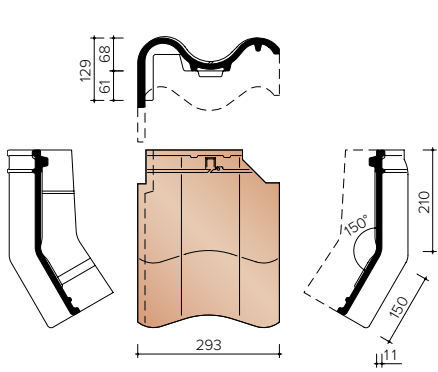

J0001200
3.1 pieces/Lm Semicircular frost/northern tree - 230 mm

J0001215
Semicircular initial initial/final frost Vario with head plate - 225 mm

J0001250
Semicircular frost Vario with double well - 225 mm

J0001260
Semicircular North Pole Vario - 225 mm

J0003100
3.1 pieces/Lm Conical North Tree

J0003110
Conical Beginning North Tree

JOVH7080
3.1 pieces/Lm Left facade tile

JOVH7090
3.2 pieces/Lm Right facade tile

TECHNICAL INFORMATION - CLADDING TILES

JOVH7280
Left gable hinged tile

JOVH7290
Right gable tile

JOVH7380
Left facade tile with curved edge

JOVH7390
Right facade tile with curved edge

JOVH7580
Left gable hook frost