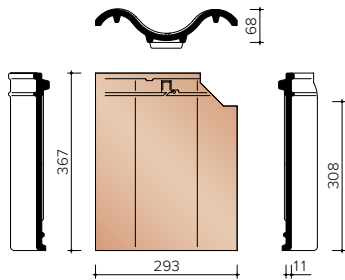

P0448050
3.2 pieces/Lm pan with double well