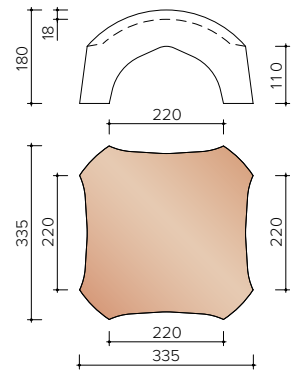

J0005560

Prince's hat between 4 north trees
3100