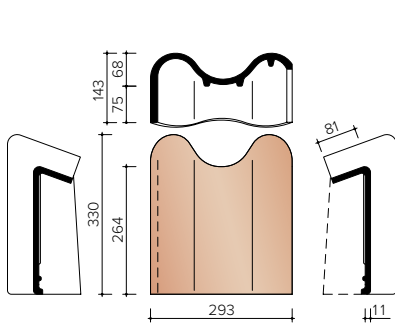

TECHNICAL INFORMATION - CLADDING TILES

JOVH7280
Left gable hinged tile

JOVH7290
Right gable tile

JOVH7380
Left facade tile with curved edge

JOVH7390
Right facade tile with curved edge

JOVH7580
Left gable hook frost