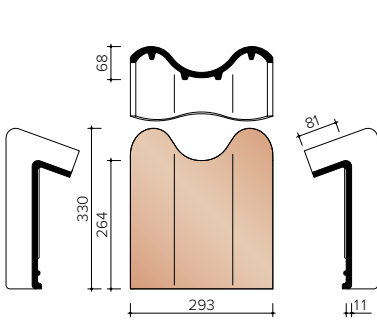

JOVH7590
Right gable hook frost

TECHNICAL INFORMATION - OTHER ACCESSORIES

P0448030
3.2 pieces/Lm half pan

P0448050
3.2 pieces/Lm pan with double well

JOVH8200
4.9 pieces/Lm
Articulate Pan 150

JOVH8250
Articulated pan with double well

JOVH8300
4.9 pieces/Lm
Pan with curved edge

JOVH8350
Pan with curved edge and double well

JOVH8500
4.9 pieces/Lm hook frost

TECHNICAL INFORMATION - OTHER ACCESSORIES

JOVH8550
Crochet frost with double well