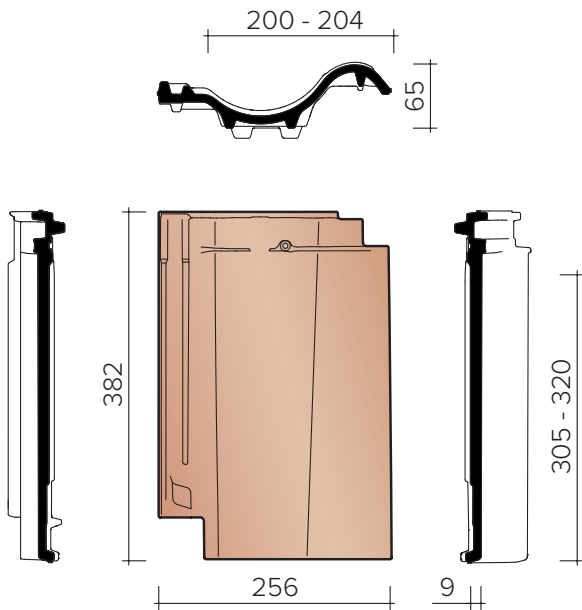

OVH VARIO ROOF TILES

LOHAS

Australia

TECHNICAL INFORMATION

Definition:	Hollow clay roof tile with single side closure with overlap and single head closure with overlap.
Min. roof slope with shelter - Fleece of Fleece Plus: - Fleece Premium:	25° 15°, subject to the instructions in the brochure Facade and underroof films.
Useful length (bar spacing):	± 308 mm
Useful width:	± 200 - 204
Number of pieces/m ² :	± 15.3, 16.4
Unit weight:	± 2.45 kg
Weight per m ² :	± 339.1 kg
Breaking load:	> 1200 N
Impermeability:	≤ 0,5 cm ³ /cm ² .d
Frost resistance:	Frost resistance
Placement:	Straight