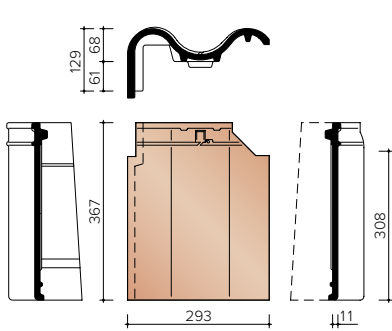

JOVH7080
3.1 pieces/Lm Left facade tile