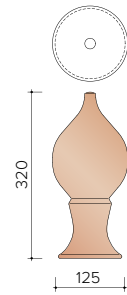

N0005930

Piron No. 4