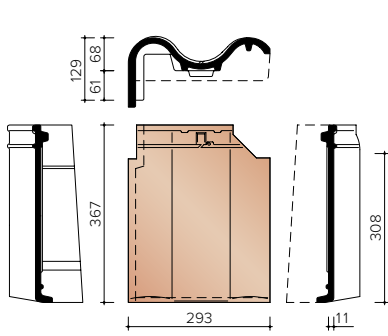

JOVH7380
Left facade tile with curved edge