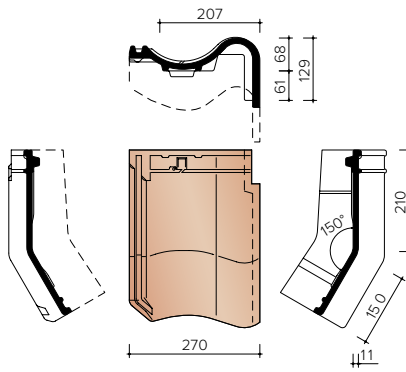

JOVH7290
Right gable tile