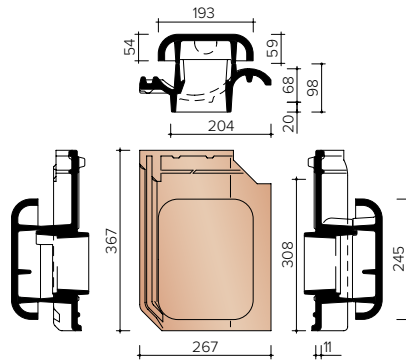

JOVH8300
4.9 pieces/Lm
Pan with curved edge

JOVH8350
Pan with curved edge and double well

JOVH8500
4.9 pieces/Lm hook frost

TECHNICAL INFORMATION - OTHER ACCESSORIES

JOVH8550
Crochet frost with double well

JOVH8640
Ventilation pan/hook feed pan
with plastic grid - 25 cm²

JOVH8660
Ventilation and Hook Transit Pan -
12 cm²

JOVH8728
Kit cooker pan Ø 125 mm + cap +
connection module + gear unit piece

JOVH8741
Kit cooker pan Ø 100 mm + cap
+ connection module + gear unit piece