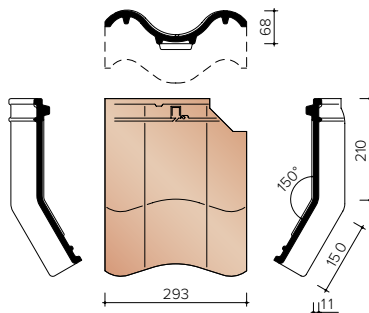

JOVH7590
Right gable hook frost

TECHNICAL INFORMATION - OTHER ACCESSORIES

P0448030
3.2 pieces/Lm half pan

P0448050
3.2 pieces/Lm pan with double well

JOVH8200
4.9 pieces/Lm
Articulate Pan 150

JOVH8250
Articulated pan with double well