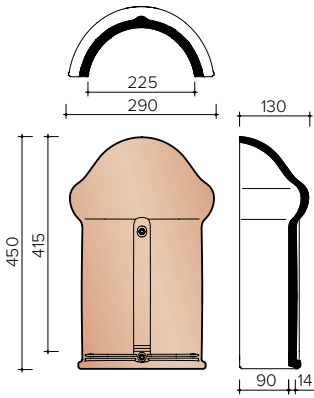

OVH VARIO ROOF TILES

LOHAS

Australia

TECHNICAL INFORMATION

Definition:	Hollow clay roof tile with single side closure with overlap and single head closure with overlap.
Min. roof slope with shelter - Fleece of Fleece Plus: - Fleece Premium:	25° 15°, subject to the instructions in the brochure Facade and underroof films.
Useful length (bar spacing):	± 308 mm
Useful width:	± 200 - 204
Number of pieces/m ² :	± 15.3, 16.4
Unit weight:	± 2.45 kg
Weight per m ² :	± 339.1 kg
Breaking load:	> 1200 N
Impermeability:	≤ 0,5 cm ³ /cm ² .d
Frost resistance:	Frost resistance
Placement:	Straight

J0001200
3.1 pieces/Lm Semicircular frost/northern tree - 230 mm

J0001215
Semicircular initial initial/final frost Vario with head plate - 225 mm

J0001250
Semicircular frost Vario with double well - 225 mm