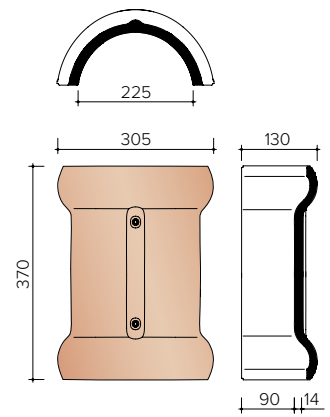

OVH VARIO ROOF TILES

LOHAS

Australia

TECHNICAL INFORMATION

Definition:	Hollow clay roof tile with single side closure with overlap and single head closure with overlap.
Min. roof slope with shelter - Fleece of Fleece Plus: - Fleece Premium:	25° 15°, subject to the instructions in the brochure Facade and underroof films.
Useful length (bar spacing):	± 308 mm
Useful width:	± 200 - 204
Number of pieces/m ² :	± 15.3, 16.4
Unit weight:	± 2.45 kg
Weight per m ² :	± 339.1 kg
Breaking load:	> 1200 N
Impermeability:	≤ 0,5 cm ³ /cm ² .d
Frost resistance:	Frost resistance
Placement:	Straight

J0001200
3.1 pieces/Lm Semicircular frost/northern tree - 230 mm

J0001215
Semicircular initial initial/final frost Vario with head plate - 225 mm

J0001250
Semicircular frost Vario with double well - 225 mm