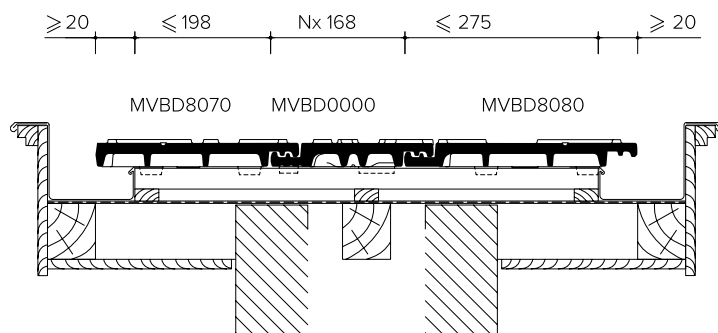

Brown

Slate Engobe

Titanium Black

Rocaile

Red Multi

TECHNICAL INFORMATION - LAYING PLANS

Length-Section roof at frost

Cross-Section roof at height from facade tiles

Cross-Section roof at angular frost

Cross-Section roof angular frost

Cross-Section roof at half facade tile

Cross-section roof at the height of pan without side closure

TECHNICAL INFORMATION - LAYING PLANS

Cross-Section roof at the height of one and half pan without side closure

Length-section roof at the height of knikpan

Length-section roof at universal hook frost

- * For custom-glued pieces, the customer must specify the opening angle. By default, the length of the drawing is provided in the documentation. Other sizes are possible as far as the sum of the two outer dimensions is not greater than the total length of the tile, and the length of the section of the hinged tile that ends up on the facade is not greater than the section on the roof.

& Can always be used together in crosswise placement

☀ For custom glued pieces, the customer must specify the opening angle. By default, the length of the drawing is provided in the documentation. Other sizes are possible as far as the sum of the two external dimensions is not greater than the total length of the tile, and the length of the section of the hinged tile that is placed on the facade is not greater than the portion on the roof. These pieces are made to measure (= purchase obligation).