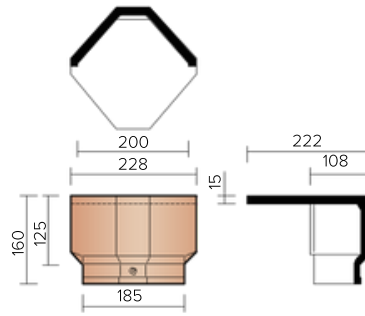

M0002810
Angular early frost Actua 10