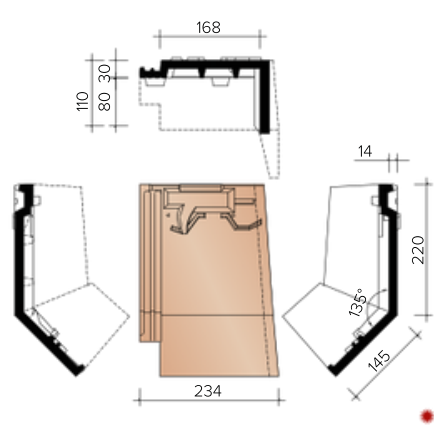

M0002240
Head plate for universal hook frost