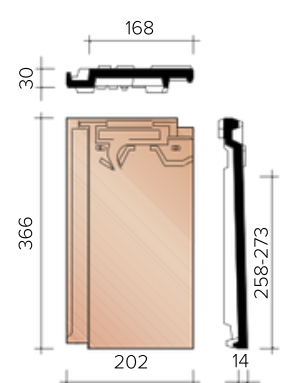

MVBD8690
5.9 pieces/Lm Gutter vent pan