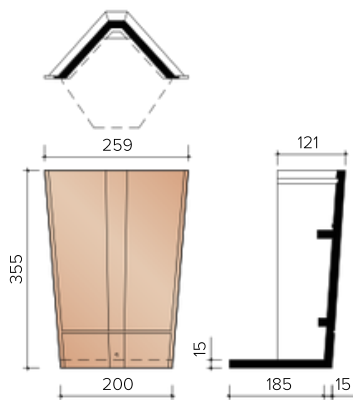

TECHNICAL INFORMATION

M0002800
3 pieces/Lm
Angular frost/northern tree

M0002810
Angular early frost Actua 10

M0002820
Angular final frost Actua 10

M0002860
Angular North Pole Actua 10

M0001900
4 pieces/Lm
Angular frost/northern

M0001910
Angular initial frost

M0001920