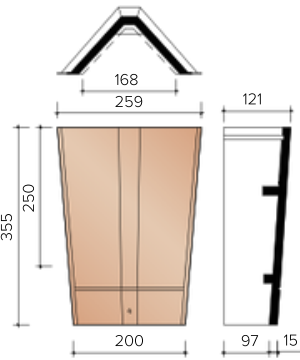

Cross-Section roof at the height of one and half pan without side closure

Length-section roof at the height of knikpan

Length-section roof at universal hook frost

- * For custom-glued pieces, the customer must specify the opening angle. By default, the length of the drawing is provided in the documentation. Other sizes are possible as far as the sum of the two outer dimensions is not greater than the total length of the tile, and the length of the section of the hinged tile that ends up on the facade is not greater than the section on the roof.

TECHNICAL INFORMATION

M0002800
3 pieces/Lm
Angular frost/northern tree

M0002810
Angular early frost Actua 10

M0002820
Angular final frost Actua 10

M0002860
Angular North Pole Actua 10

M0001900
4 pieces/Lm
Angular frost/northern

& Can always be used together in crosswise placement

☀ For custom glued pieces, the customer must specify the opening angle. By default, the length of the drawing is provided in the documentation. Other sizes are possible as far as the sum of the two external dimensions is not greater than the total length of the tile, and the length of the section of the hinged tile that is placed on the facade is not greater than the portion on the roof. These pieces are made to measure (= purchase obligation).