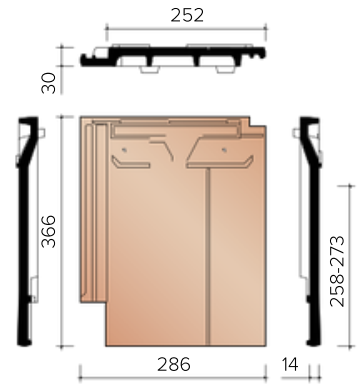

& Can always be used together in crosswise placement

☀ For custom glued pieces, the customer must specify the opening angle. By default, the length of the drawing is provided in the documentation. Other sizes are possible as far as the sum of the two external dimensions is not greater than the total length of the tile, and the length of the section of the hinged tile that is placed on the facade is not greater than the portion on the roof. These pieces are made to measure (= purchase obligation).

TECHNICAL INFORMATION - CLADDING TILES AND OTHER ACCESSORIES

MVBD8045
1.9 pieces/Lm
Left side pan without side lock

MVBD8070
1.9 pieces/Lm
Left one and a half side pan without side closure

MVBD8080
Right side one and a half