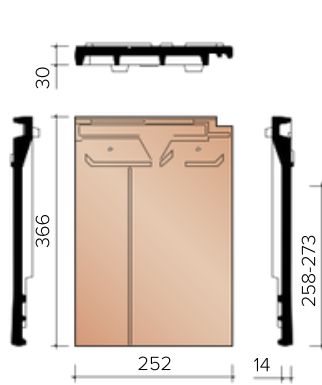

MVBD8070
1.9 pieces/Lm
Left one and a half side pan without side closure