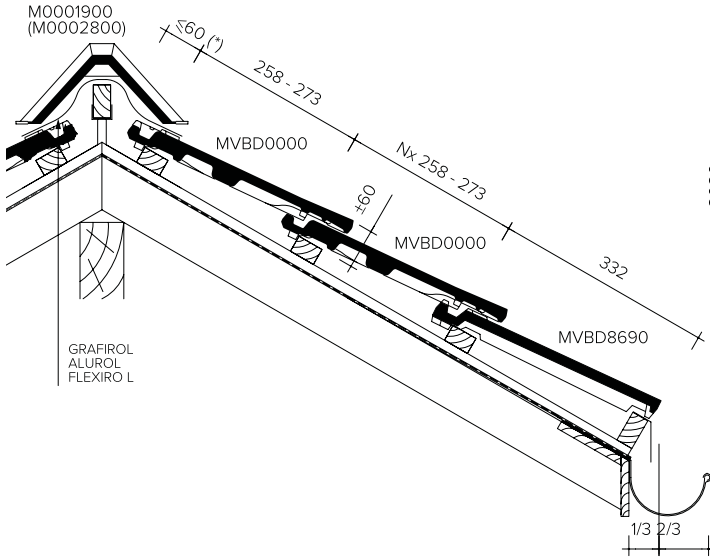

LOHAS

AUSTRALIA

ROOF TILE COLLECTION

MODERN VAUBAN ROOF TILES SPEC GUIDE

LOHASAU.COM

Vauban Multiblend

TECHNICAL INFORMATION

| | |
|-------------------------------------------------------------------------------|--------------------------------------------------------------------------------------------------|
| Definition: | Flat clay roof tile with double side closure, single head closure and adjustable batten distance |
| Min. roof slope with shelter - Fleece of Fleece Plus: - Fleece Premium: | 25° 15°, subject to observance of the instructions in the Façade and underroof films brochure |
| Useful length (bar spacing): | ± 258 - 273 mm |
| Useful width: | ± 168 mm |
| Number of pieces/m ² : | ± 21,8 - 23,1 |
| Unit weight: | ± 2,35 kg |
| Weight per m ² : | ± 51,2 - 54,3 kg |
| Breaking load: | > 900 N |
| Impermeability: | ≤ 0,5 cm ³ /cm ² .d |
| Frost resistance: | Frost resistance [EN 539-2] |
| Placement: | Crosswise |

Brown

Slate Engobe

Titanium Black

Rocaile

Red Multi

TECHNICAL INFORMATION - LAYING PLANS

Length-Section roof at frost

Cross-Section roof at height from facade tiles

Cross-Section roof at angular frost

Cross-Section roof angular frost

Cross-Section roof at half facade tile

Cross-section roof at the height of pan without side closure

TECHNICAL INFORMATION - LAYING PLANS

Cross-Section roof at the height of one and half pan without side closure

Length-section roof at the height of knikpan

Length-section roof at universal hook frost

- * For custom-glued pieces, the customer must specify the opening angle. By default, the length of the drawing is provided in the documentation. Other sizes are possible as far as the sum of the two outer dimensions is not greater than the total length of the tile, and the length of the section of the hinged tile that ends up on the facade is not greater than the section on the roof.