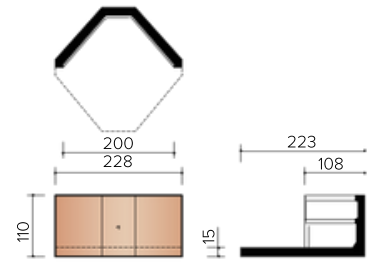

M0002820
Angular final frost Actua 10