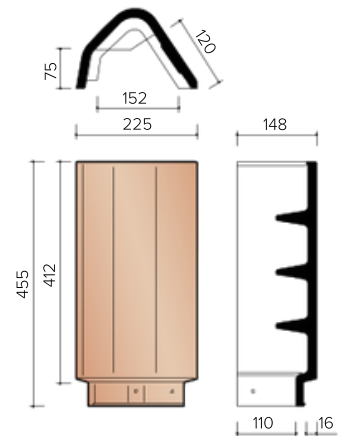

M0002200
4.5 pieces/Lm