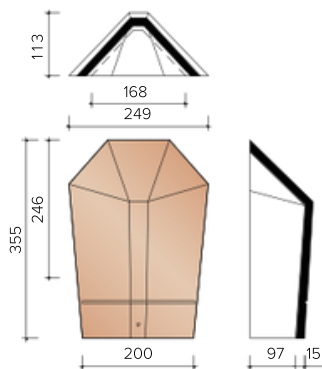

TECHNICAL INFORMATION

M0002800
3 pieces/Lm
Angular frost/northern tree

M0002810
Angular early frost Actua 10

M0002820
Angular final frost Actua 10

M0002860
Angular North Pole Actua 10

M0001900
4 pieces/Lm
Angular frost/northern

M0001910
Angular initial frost

M0001960