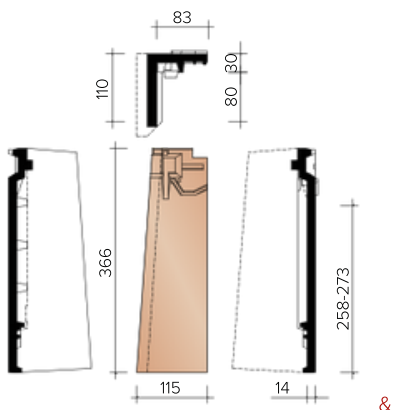

Cross-Section roof at the height of one and half pan without side closure

Length-section roof at the height of knikpan

Length-section roof at universal hook frost

- * For custom-glued pieces, the customer must specify the opening angle. By default, the length of the drawing is provided in the documentation. Other sizes are possible as far as the sum of the two outer dimensions is not greater than the total length of the tile, and the length of the section of the hinged tile that ends up on the facade is not greater than the section on the roof.

M0001910
Angular initial frost

M0001920

M0001960

M0002200
4.5 pieces/Lm

TECHNICAL INFORMATION - CLADDING TILES

MVBD7020
1.9 pieces/Lm Half
left facade tile

MVBD7030
1.9 pieces/Lm
Half right facade tile

MVBD7080
1.9 pieces/Lm
Left facade
tile

& Can always be used together in crosswise placement

☀ For custom glued pieces, the customer must specify the opening angle. By default, the length of the drawing is provided in the documentation. Other sizes are possible as far as the sum of the two external dimensions is not greater than the total length of the tile, and the length of the section of the hinged tile that is placed on the facade is not greater than the portion on the roof. These pieces are made to measure (= purchase obligation).