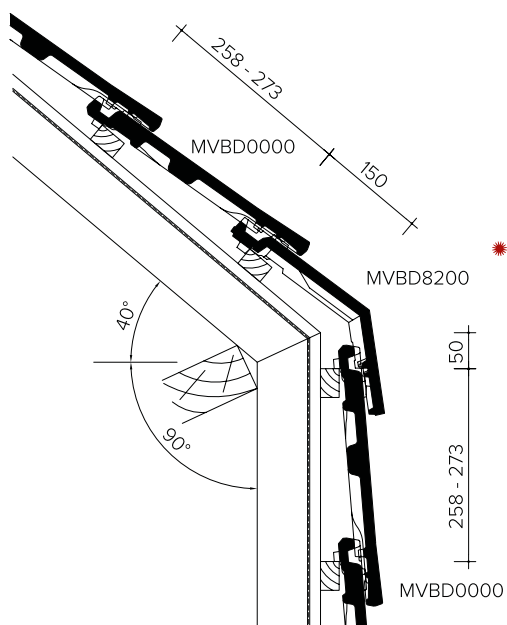

Brown

Slate Engobe

Titanium Black

Rocaile

Red Multi

TECHNICAL INFORMATION - LAYING PLANS

Length-Section roof at frost

Cross-Section roof at height from facade tiles

Cross-Section roof at angular frost

Cross-Section roof angular frost

Cross-Section roof at half facade tile

Cross-section roof at the height of pan without side closure

TECHNICAL INFORMATION - LAYING PLANS

Cross-Section roof at the height of one and half pan without side closure

Length-section roof at the height of knikpan

Length-section roof at universal hook frost

- * For custom-glued pieces, the customer must specify the opening angle. By default, the length of the drawing is provided in the documentation. Other sizes are possible as far as the sum of the two outer dimensions is not greater than the total length of the tile, and the length of the section of the hinged tile that ends up on the facade is not greater than the section on the roof.