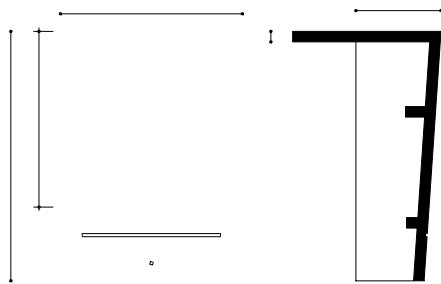

LOHAS

AUSTRALIA

ROOF TILE COLLECTION

MODERN VAUBAN ROOF TILES SPEC GUIDE

LOHASAU.COM

Vauban Multiblend

TECHNICAL INFORMATION

| | |
|-------------------------------------------------------------------------------|--------------------------------------------------------------------------------------------------|
| Definition: | Flat clay roof tile with double side closure, single head closure and adjustable batten distance |
| Min. roof slope with shelter - Fleece of Fleece Plus: - Fleece Premium: | 25° 15°, subject to observance of the instructions in the Façade and underroof films brochure |
| Useful length (bar spacing): | ± 258 - 273 mm |
| Useful width: | ± 168 mm |
| Number of pieces/m ² : | ± 21,8 - 23,1 |
| Unit weight: | ± 2,35 kg |
| Weight per m ² : | ± 51,2 - 54,3 kg |
| Breaking load: | > 900 N |
| Impermeability: | ≤ 0,5 cm ³ /cm ² .d |
| Frost resistance: | Frost resistance [EN 539-2] |
| Placement: | Crosswise |