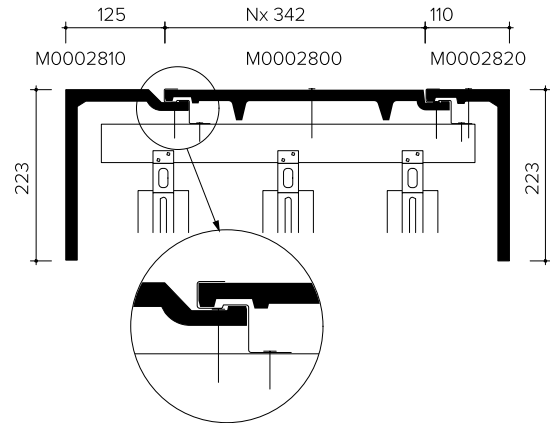

LOHAS

AUSTRALIA

ROOF TILE COLLECTION

MODERN VAUBAN ROOF TILES SPEC GUIDE

LOHASAU.COM

Vauban Multiblend

TECHNICAL INFORMATION

| | |
|-------------------------------------------------------------------------------|--------------------------------------------------------------------------------------------------|
| Definition: | Flat clay roof tile with double side closure, single head closure and adjustable batten distance |
| Min. roof slope with shelter - Fleece of Fleece Plus: - Fleece Premium: | 25° 15°, subject to observance of the instructions in the Façade and underroof films brochure |
| Useful length (bar spacing): | ± 258 - 273 mm |
| Useful width: | ± 168 mm |
| Number of pieces/m ² : | ± 21,8 - 23,1 |
| Unit weight: | ± 2,35 kg |
| Weight per m ² : | ± 51,2 - 54,3 kg |
| Breaking load: | > 900 N |
| Impermeability: | ≤ 0,5 cm ³ /cm ² .d |
| Frost resistance: | Frost resistance [EN 539-2] |
| Placement: | Crosswise |

Brown

Slate Engobe

Titanium Black

Rocaile

Red Multi

TECHNICAL INFORMATION - LAYING PLANS

Length-Section roof at frost

Cross-Section roof at height from facade tiles

Cross-Section roof at angular frost

Cross-Section roof angular frost

Cross-Section roof at half facade tile

Cross-section roof at the height of pan without side closure

TECHNICAL INFORMATION - LAYING PLANS

Cross-Section roof at the height of one and half pan without side closure

Length-section roof at the height of knikpan

Length-section roof at universal hook frost

- * For custom-glued pieces, the customer must specify the opening angle. By default, the length of the drawing is provided in the documentation. Other sizes are possible as far as the sum of the two outer dimensions is not greater than the total length of the tile, and the length of the section of the hinged tile that ends up on the facade is not greater than the section on the roof.