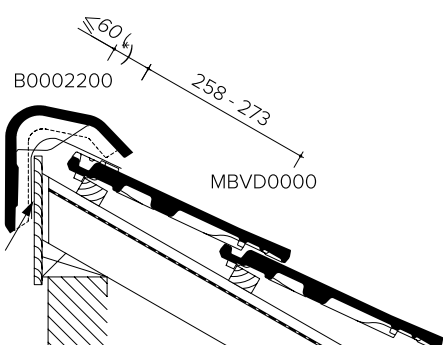

Brown

Slate Engobe

Titanium Black

Rocaile

Red Multi

TECHNICAL INFORMATION - LAYING PLANS

Length-Section roof at frost

Cross-Section roof at height from facade tiles

Cross-Section roof at angular frost

Cross-Section roof angular frost

Cross-Section roof at half facade tile

Cross-section roof at the height of pan without side closure

TECHNICAL INFORMATION - LAYING PLANS

Cross-Section roof at the height of one and half pan without side closure

Length-section roof at the height of knikpan

Length-section roof at universal hook frost

- * For custom-glued pieces, the customer must specify the opening angle. By default, the length of the drawing is provided in the documentation. Other sizes are possible as far as the sum of the two outer dimensions is not greater than the total length of the tile, and the length of the section of the hinged tile that ends up on the facade is not greater than the section on the roof.