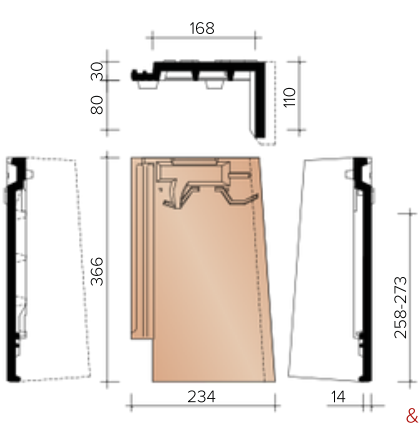

MVBD7090
1.9 pieces/Lm
Right facade tile