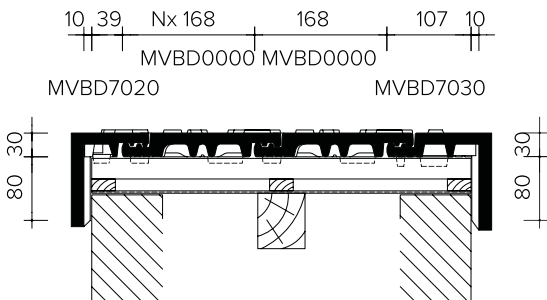

Brown

Slate Engobe

Titanium Black

Rocaile

Red Multi

TECHNICAL INFORMATION - LAYING PLANS

Length-Section roof at frost

Cross-Section roof at height from facade tiles

Cross-Section roof at angular frost

Cross-Section roof angular frost

Cross-Section roof at half facade tile

Cross-section roof at the height of pan without side closure

TECHNICAL INFORMATION - LAYING PLANS

Cross-Section roof at the height of one and half pan without side closure

Length-section roof at the height of knikpan

Length-section roof at universal hook frost

- * For custom-glued pieces, the customer must specify the opening angle. By default, the length of the drawing is provided in the documentation. Other sizes are possible as far as the sum of the two outer dimensions is not greater than the total length of the tile, and the length of the section of the hinged tile that ends up on the facade is not greater than the section on the roof.