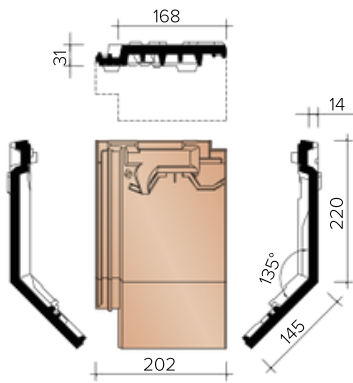

Cross-Section roof at the height of one and half pan without side closure

Length-section roof at the height of knikpan

Length-section roof at universal hook frost

- * For custom-glued pieces, the customer must specify the opening angle. By default, the length of the drawing is provided in the documentation. Other sizes are possible as far as the sum of the two outer dimensions is not greater than the total length of the tile, and the length of the section of the hinged tile that ends up on the facade is not greater than the section on the roof.

& Can always be used together in crosswise placement

☀ For custom glued pieces, the customer must specify the opening angle. By default, the length of the drawing is provided in the documentation. Other sizes are possible as far as the sum of the two external dimensions is not greater than the total length of the tile, and the length of the section of the hinged tile that is placed on the facade is not greater than the portion on the roof. These pieces are made to measure (= purchase obligation).

TECHNICAL INFORMATION - CLADDING TILES AND OTHER ACCESSORIES

MVBD8045
1.9 pieces/Lm
Left side pan without side lock

MVBD8070
1.9 pieces/Lm
Left one and a half side pan without side closure

MVBD8080
Right side one and a half

- For custom glued pieces, the customer must specify the opening angle. By default, the length of the drawing is provided in the documentation. Other sizes are possible as far as the sum of the two external dimensions is not greater than the total length of the tile, and the length of the section of the hinged tile that is placed on the facade is not greater than the portion on the roof