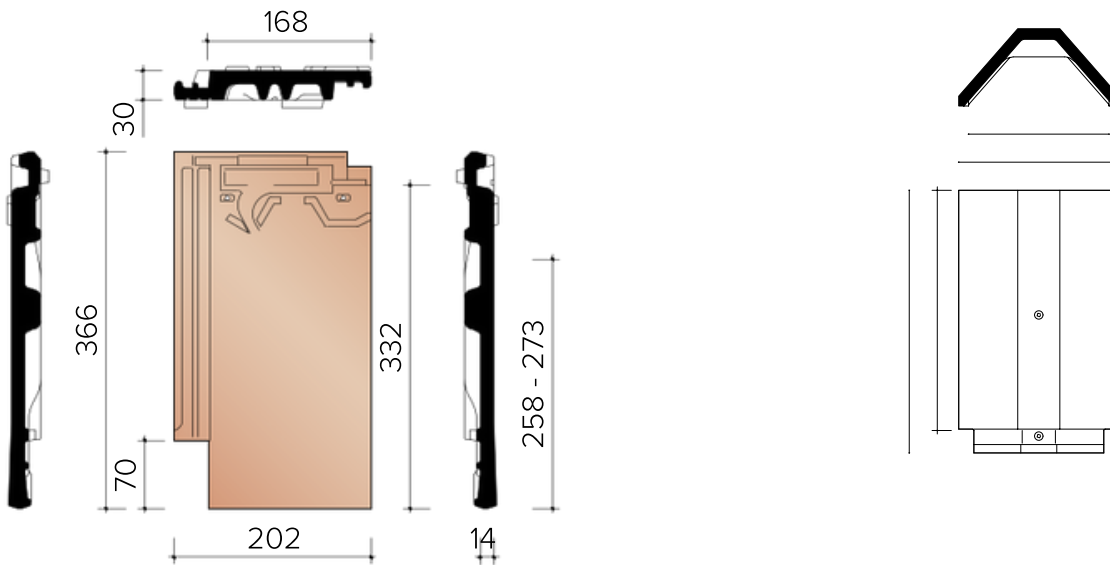

LOHAS

AUSTRALIA

ROOF TILE COLLECTION

MODERN VAUBAN ROOF TILES SPEC GUIDE

LOHASAU.COM

Vauban Multiblend

TECHNICAL INFORMATION

| | |
|-------------------------------------------------------------------------------|--------------------------------------------------------------------------------------------------|
| Definition: | Flat clay roof tile with double side closure, single head closure and adjustable batten distance |
| Min. roof slope with shelter - Fleece of Fleece Plus: - Fleece Premium: | 25° 15°, subject to observance of the instructions in the Façade and underroof films brochure |
| Useful length (bar spacing): | ± 258 - 273 mm |
| Useful width: | ± 168 mm |
| Number of pieces/m ² : | ± 21,8 - 23,1 |
| Unit weight: | ± 2,35 kg |
| Weight per m ² : | ± 51,2 - 54,3 kg |
| Breaking load: | > 900 N |
| Impermeability: | ≤ 0,5 cm ³ /cm ² .d |
| Frost resistance: | Frost resistance [EN 539-2] |
| Placement: | Crosswise |

Cross-Section roof at the height of one and half pan without side closure

Length-section roof at the height of knikpan

Length-section roof at universal hook frost

- * For custom-glued pieces, the customer must specify the opening angle. By default, the length of the drawing is provided in the documentation. Other sizes are possible as far as the sum of the two outer dimensions is not greater than the total length of the tile, and the length of the section of the hinged tile that ends up on the facade is not greater than the section on the roof.