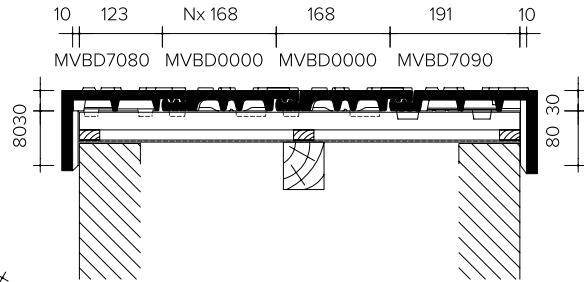

LOHAS

AUSTRALIA

ROOF TILE COLLECTION

MODERN VAUBAN ROOF TILES SPEC GUIDE

LOHASAU.COM

Vauban Multiblend

TECHNICAL INFORMATION

| | |
|-------------------------------------------------------------------------------|--------------------------------------------------------------------------------------------------|
| Definition: | Flat clay roof tile with double side closure, single head closure and adjustable batten distance |
| Min. roof slope with shelter - Fleece of Fleece Plus: - Fleece Premium: | 25° 15°, subject to observance of the instructions in the Façade and underroof films brochure |
| Useful length (bar spacing): | ± 258 - 273 mm |
| Useful width: | ± 168 mm |
| Number of pieces/m ² : | ± 21,8 - 23,1 |
| Unit weight: | ± 2,35 kg |
| Weight per m ² : | ± 51,2 - 54,3 kg |
| Breaking load: | > 900 N |
| Impermeability: | ≤ 0,5 cm ³ /cm ² .d |
| Frost resistance: | Frost resistance [EN 539-2] |
| Placement: | Crosswise |

Brown

Slate Engobe

Titanium Black

Rocaile

Red Multi

TECHNICAL INFORMATION - LAYING PLANS

Length-Section roof at frost

Cross-Section roof at height from facade tiles

Cross-Section roof at angular frost

Cross-Section roof angular frost

Cross-Section roof at half facade tile

Cross-section roof at the height of pan without side closure

TECHNICAL INFORMATION - LAYING PLANS

Cross-Section roof at the height of one and half pan without side closure

Length-section roof at the height of knikpan

Length-section roof at universal hook frost

- * For custom-glued pieces, the customer must specify the opening angle. By default, the length of the drawing is provided in the documentation. Other sizes are possible as far as the sum of the two outer dimensions is not greater than the total length of the tile, and the length of the section of the hinged tile that ends up on the facade is not greater than the section on the roof.