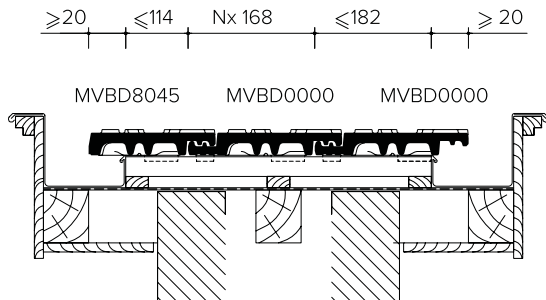

Brown

Slate Engobe

Titanium Black

Rocaile

Red Multi

TECHNICAL INFORMATION - LAYING PLANS

Length-Section roof at frost

Cross-Section roof at height from facade tiles

Cross-Section roof at angular frost

Cross-Section roof angular frost

Cross-Section roof at half facade tile

Cross-section roof at the height of pan without side closure

TECHNICAL INFORMATION - LAYING PLANS

Cross-Section roof at the height of one and half pan without side closure

Length-section roof at the height of knikpan

Length-section roof at universal hook frost

- * For custom-glued pieces, the customer must specify the opening angle. By default, the length of the drawing is provided in the documentation. Other sizes are possible as far as the sum of the two outer dimensions is not greater than the total length of the tile, and the length of the section of the hinged tile that ends up on the facade is not greater than the section on the roof.