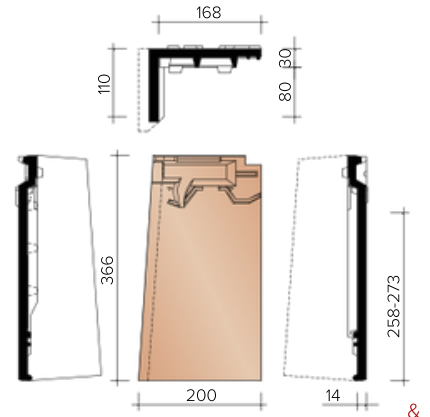

Cross-Section roof at the height of one and half pan without side closure

Length-section roof at the height of knikpan

Length-section roof at universal hook frost

- * For custom-glued pieces, the customer must specify the opening angle. By default, the length of the drawing is provided in the documentation. Other sizes are possible as far as the sum of the two outer dimensions is not greater than the total length of the tile, and the length of the section of the hinged tile that ends up on the facade is not greater than the section on the roof.

M0001910
Angular initial frost

M0001920

M0001960

M0002200
4.5 pieces/Lm

TECHNICAL INFORMATION - CLADDING TILES

MVBD7020
1.9 pieces/Lm Half
left facade tile

MVBD7030
1.9 pieces/Lm
Half right facade tile

MVBD7080
1.9 pieces/Lm
Left facade
tile

& Can always be used together in crosswise placement

☀ For custom glued pieces, the customer must specify the opening angle. By default, the length of the drawing is provided in the documentation. Other sizes are possible as far as the sum of the two external dimensions is not greater than the total length of the tile, and the length of the section of the hinged tile that is placed on the facade is not greater than the portion on the roof. These pieces are made to measure (= purchase obligation).