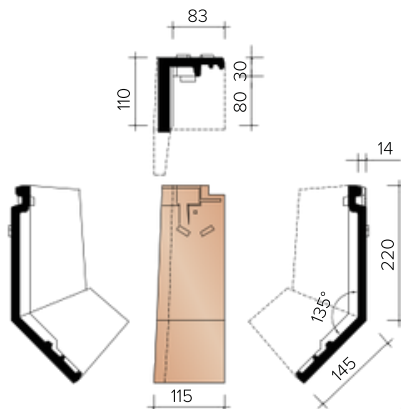

Cross-Section roof at the height of one and half pan without side closure

Length-section roof at the height of knikpan

Length-section roof at universal hook frost

- * For custom-glued pieces, the customer must specify the opening angle. By default, the length of the drawing is provided in the documentation. Other sizes are possible as far as the sum of the two outer dimensions is not greater than the total length of the tile, and the length of the section of the hinged tile that ends up on the facade is not greater than the section on the roof.

MVBD7090
1.9 pieces/Lm
Right facade tile

MVBD7280
Left gable tile

MVBD7290
Right gable tile

M0002240
Head plate for universal hook frost

MVBD7220
Tailor-made left half gable tile

MVBD7230
Tailor-made right half gable

& Can always be used together in crosswise placement

☀ For custom glued pieces, the customer must specify the opening angle. By default, the length of the drawing is provided in the documentation. Other sizes are possible as far as the sum of the two external dimensions is not greater than the total length of the tile, and the length of the section of the hinged tile that is placed on the facade is not greater than the portion on the roof. These pieces are made to measure (= purchase obligation).

TECHNICAL INFORMATION - CLADDING TILES AND OTHER ACCESSORIES

MVBD8045
1.9 pieces/Lm
Left side pan without side lock

MVBD8070
1.9 pieces/Lm
Left one and a half side pan without side closure

MVBD8080
Right side one and a half