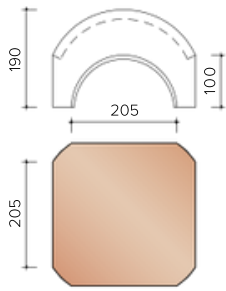

TECHNICAL INFORMATION - OTHER ACCESSORIES

M0005610
Prince's hat in combination with
princes 1900/2800 (4
directions)