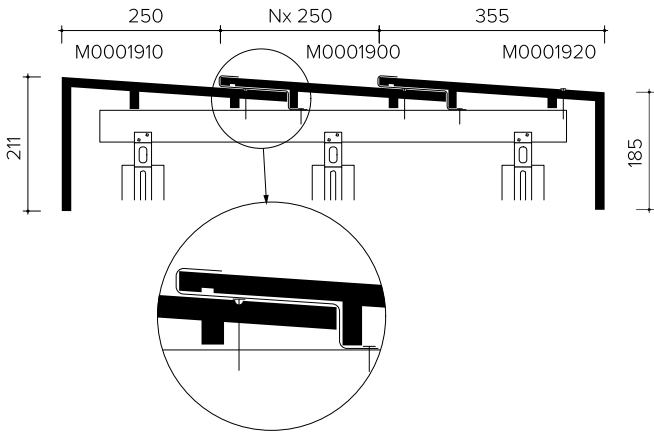

LOHAS

AUSTRALIA

ROOF TILE COLLECTION

MODERN VAUBAN ROOF TILES SPEC GUIDE

LOHASAU.COM

Vauban Multiblend

TECHNICAL INFORMATION

| | |
|-------------------------------------------------------------------------------|--------------------------------------------------------------------------------------------------|
| Definition: | Flat clay roof tile with double side closure, single head closure and adjustable batten distance |
| Min. roof slope with shelter - Fleece of Fleece Plus: - Fleece Premium: | 25° 15°, subject to observance of the instructions in the Façade and underroof films brochure |
| Useful length (bar spacing): | ± 258 - 273 mm |
| Useful width: | ± 168 mm |
| Number of pieces/m ² : | ± 21,8 - 23,1 |
| Unit weight: | ± 2,35 kg |
| Weight per m ² : | ± 51,2 - 54,3 kg |
| Breaking load: | > 900 N |
| Impermeability: | ≤ 0,5 cm ³ /cm ² .d |
| Frost resistance: | Frost resistance [EN 539-2] |
| Placement: | Crosswise |

Brown

Slate Engobe

Titanium Black

Rocaile

Red Multi

TECHNICAL INFORMATION - LAYING PLANS

Length-Section roof at frost

Cross-Section roof at height from facade tiles

Cross-Section roof at angular frost

Cross-Section roof angular frost

Cross-Section roof at half facade tile

Cross-section roof at the height of pan without side closure

TECHNICAL INFORMATION - LAYING PLANS

Cross-Section roof at the height of one and half pan without side closure

Length-section roof at the height of knikpan

Length-section roof at universal hook frost

- * For custom-glued pieces, the customer must specify the opening angle. By default, the length of the drawing is provided in the documentation. Other sizes are possible as far as the sum of the two outer dimensions is not greater than the total length of the tile, and the length of the section of the hinged tile that ends up on the facade is not greater than the section on the roof.