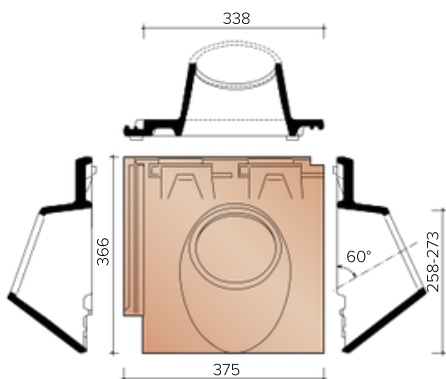

MVBD8200
5.9 pieces/Lm
Customised flimsy tile (glued)

MVBD8770
Casserole Ø 160 mm