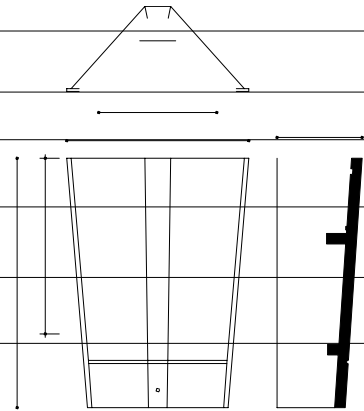

LOHAS

AUSTRALIA

ROOF TILE COLLECTION

MODERN VAUBAN ROOF TILES SPEC GUIDE

LOHASAU.COM

Vauban Multiblend

TECHNICAL INFORMATION

| | |
|-------------------------------------------------------------------------------|--------------------------------------------------------------------------------------------------|
| Definition: | Flat clay roof tile with double side closure, single head closure and adjustable batten distance |
| Min. roof slope with shelter - Fleece of Fleece Plus: - Fleece Premium: | 25° 15°, subject to observance of the instructions in the Façade and underroof films brochure |
| Useful length (bar spacing): | ± 258 - 273 mm |
| Useful width: | ± 168 mm |
| Number of pieces/m ² : | ± 21,8 - 23,1 |
| Unit weight: | ± 2,35 kg |
| Weight per m ² : | ± 51,2 - 54,3 kg |
| Breaking load: | > 900 N |
| Impermeability: | ≤ 0,5 cm ³ /cm ² .d |
| Frost resistance: | Frost resistance [EN 539-2] |
| Placement: | Crosswise |

Cross-Section roof at the height of one and half pan without side closure

Length-section roof at the height of knikpan

Length-section roof at universal hook frost

- * For custom-glued pieces, the customer must specify the opening angle. By default, the length of the drawing is provided in the documentation. Other sizes are possible as far as the sum of the two outer dimensions is not greater than the total length of the tile, and the length of the section of the hinged tile that ends up on the facade is not greater than the section on the roof.