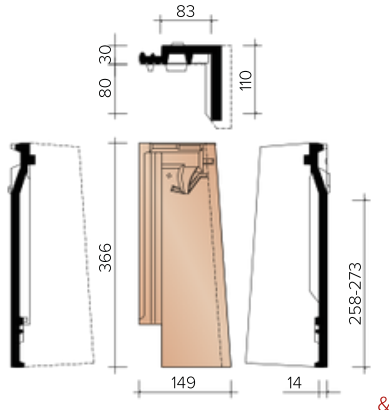

MVBD7030
1.9 pieces/Lm
Half right facade tile