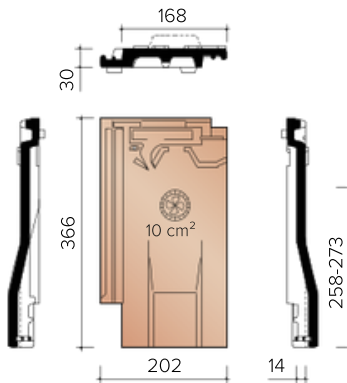

TECHNICAL INFORMATION - CLADDING TILES AND OTHER ACCESSORIES

MVBD8690
5.9 pieces/Lm Gutter vent pan

MVBD8770
Casserole Ø 160 mm

- For custom glued pieces, the customer must specify the opening angle. By default, the length of the drawing is provided in the documentation. Other sizes are possible as far as the sum of the two external dimensions is not greater than the total length of the tile, and the length of the section of the hinged tile that is placed on the facade is not greater than the portion on the roof