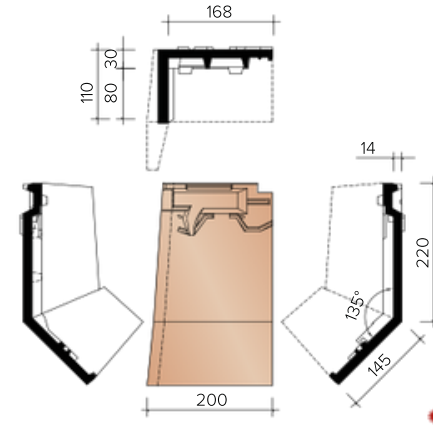

MVBD7280
Left gable tile