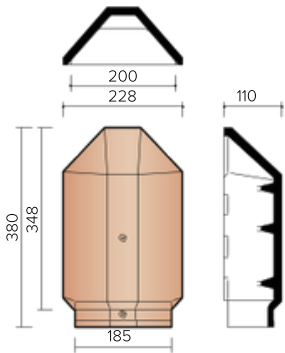

Cross-Section roof at the height of one and half pan without side closure

Length-section roof at the height of knikpan

Length-section roof at universal hook frost

- * For custom-glued pieces, the customer must specify the opening angle. By default, the length of the drawing is provided in the documentation. Other sizes are possible as far as the sum of the two outer dimensions is not greater than the total length of the tile, and the length of the section of the hinged tile that ends up on the facade is not greater than the section on the roof.

TECHNICAL INFORMATION

M0002800
3 pieces/Lm
Angular frost/northern tree

M0002810
Angular early frost Actua 10

M0002820
Angular final frost Actua 10

M0002860
Angular North Pole Actua 10

M0001900
4 pieces/Lm
Angular frost/northern

& Can always be used together in crosswise placement

☀ For custom glued pieces, the customer must specify the opening angle. By default, the length of the drawing is provided in the documentation. Other sizes are possible as far as the sum of the two external dimensions is not greater than the total length of the tile, and the length of the section of the hinged tile that is placed on the facade is not greater than the portion on the roof. These pieces are made to measure (= purchase obligation).