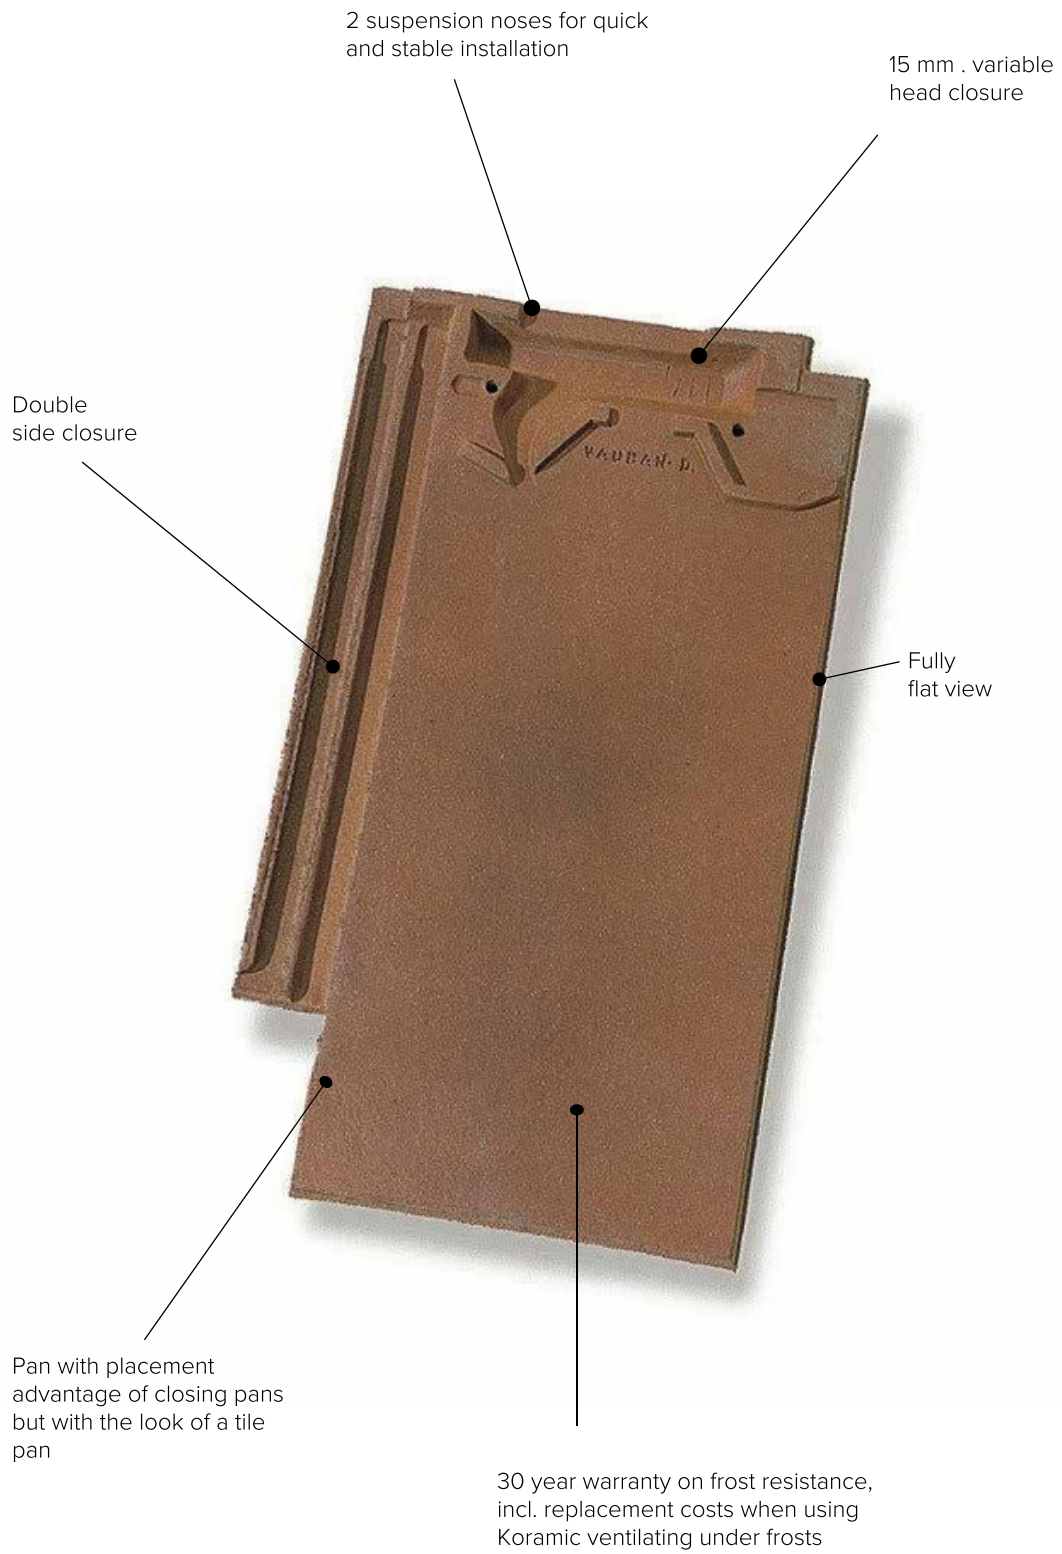

LOHAS

AUSTRALIA

ROOF TILE COLLECTION

MODERN VAUBAN ROOF TILES SPEC GUIDE

LOHASAU.COM

Vauban Multiblend

TECHNICAL INFORMATION

| | |
|-------------------------------------------------------------------------------|--------------------------------------------------------------------------------------------------|
| Definition: | Flat clay roof tile with double side closure, single head closure and adjustable batten distance |
| Min. roof slope with shelter - Fleece of Fleece Plus: - Fleece Premium: | 25° 15°, subject to observance of the instructions in the Façade and underroof films brochure |
| Useful length (bar spacing): | ± 258 - 273 mm |
| Useful width: | ± 168 mm |
| Number of pieces/m ² : | ± 21,8 - 23,1 |
| Unit weight: | ± 2,35 kg |
| Weight per m ² : | ± 51,2 - 54,3 kg |
| Breaking load: | > 900 N |
| Impermeability: | ≤ 0,5 cm ³ /cm ² .d |
| Frost resistance: | Frost resistance [EN 539-2] |
| Placement: | Crosswise |