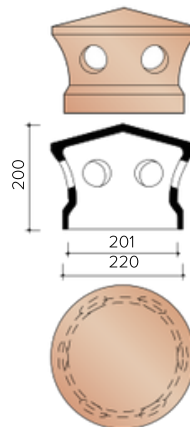

LOHAS

AUSTRALIA

ROOF TILE COLLECTION

MODERN VAUBAN ROOF TILES SPEC GUIDE

LOHASAU.COM

Vauban Multiblend

TECHNICAL INFORMATION

| | |
|-------------------------------------------------------------------------------|--------------------------------------------------------------------------------------------------|
| Definition: | Flat clay roof tile with double side closure, single head closure and adjustable batten distance |
| Min. roof slope with shelter - Fleece of Fleece Plus: - Fleece Premium: | 25° 15°, subject to observance of the instructions in the Façade and underroof films brochure |
| Useful length (bar spacing): | ± 258 - 273 mm |
| Useful width: | ± 168 mm |
| Number of pieces/m ² : | ± 21,8 - 23,1 |
| Unit weight: | ± 2,35 kg |
| Weight per m ² : | ± 51,2 - 54,3 kg |
| Breaking load: | > 900 N |
| Impermeability: | ≤ 0,5 cm ³ /cm ² .d |
| Frost resistance: | Frost resistance [EN 539-2] |
| Placement: | Crosswise |

TECHNICAL INFORMATION - CLADDING TILES AND OTHER ACCESSORIES

MVBD8045
1.9 pieces/Lm
Left side pan without side lock

MVBD8070
1.9 pieces/Lm
Left one and a half side pan without side closure

MVBD8080
Right side one and a half

MVBD8200
5.9 pieces/Lm
Customised flimsy tile (glued)

MVBD8640
Ventilation pan with grid in plastic
-10 cm²

MVBD8690
5.9 pieces/Lm Gutter vent pan

MVBD8770
Casserole Ø 160 mm

MVBD8780
Cap for cooker pan Ø 160 mm

- For custom glued pieces, the customer must specify the opening angle. By default, the length of the drawing is provided in the documentation. Other sizes are possible as far as the sum of the two external dimensions is not greater than the total length of the tile, and the length of the section of the hinged tile that is placed on the facade is not greater than the portion on the roof