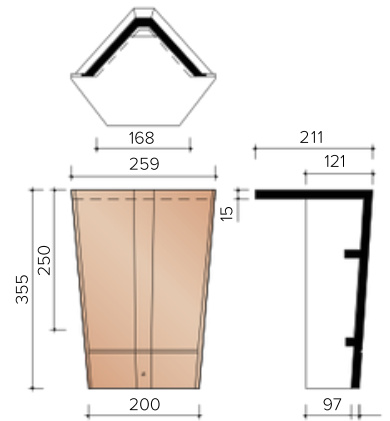

M0001910
Angular initial frost