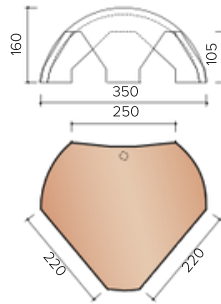

M0005870
Prince's hat in combination with
princes 1900/2800 (3 directions)