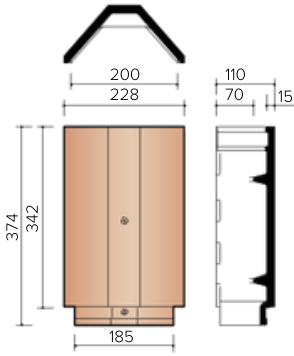

TECHNICAL INFORMATION

M0002800
3 pieces/Lm
Angular frost/northern tree