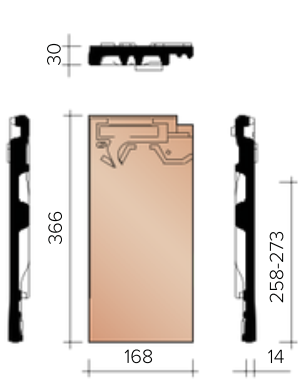

Cross-Section roof at the height of one and half pan without side closure

Length-section roof at the height of knikpan

Length-section roof at universal hook frost

- * For custom-glued pieces, the customer must specify the opening angle. By default, the length of the drawing is provided in the documentation. Other sizes are possible as far as the sum of the two outer dimensions is not greater than the total length of the tile, and the length of the section of the hinged tile that ends up on the facade is not greater than the section on the roof.

MVBD7090
1.9 pieces/Lm
Right facade tile

MVBD7280
Left gable tile

MVBD7290
Right gable tile

M0002240
Head plate for universal hook frost

MVBD7220
Tailor-made left half gable tile

MVBD7230
Tailor-made right half gable

& Can always be used together in crosswise placement

☀ For custom glued pieces, the customer must specify the opening angle. By default, the length of the drawing is provided in the documentation. Other sizes are possible as far as the sum of the two external dimensions is not greater than the total length of the tile, and the length of the section of the hinged tile that is placed on the facade is not greater than the portion on the roof. These pieces are made to measure (= purchase obligation).

TECHNICAL INFORMATION - CLADDING TILES AND OTHER ACCESSORIES

MVBD8045
1.9 pieces/Lm
Left side pan without side lock

MVBD8070
1.9 pieces/Lm
Left one and a half side pan without side closure

MVBD8080
Right side one and a half