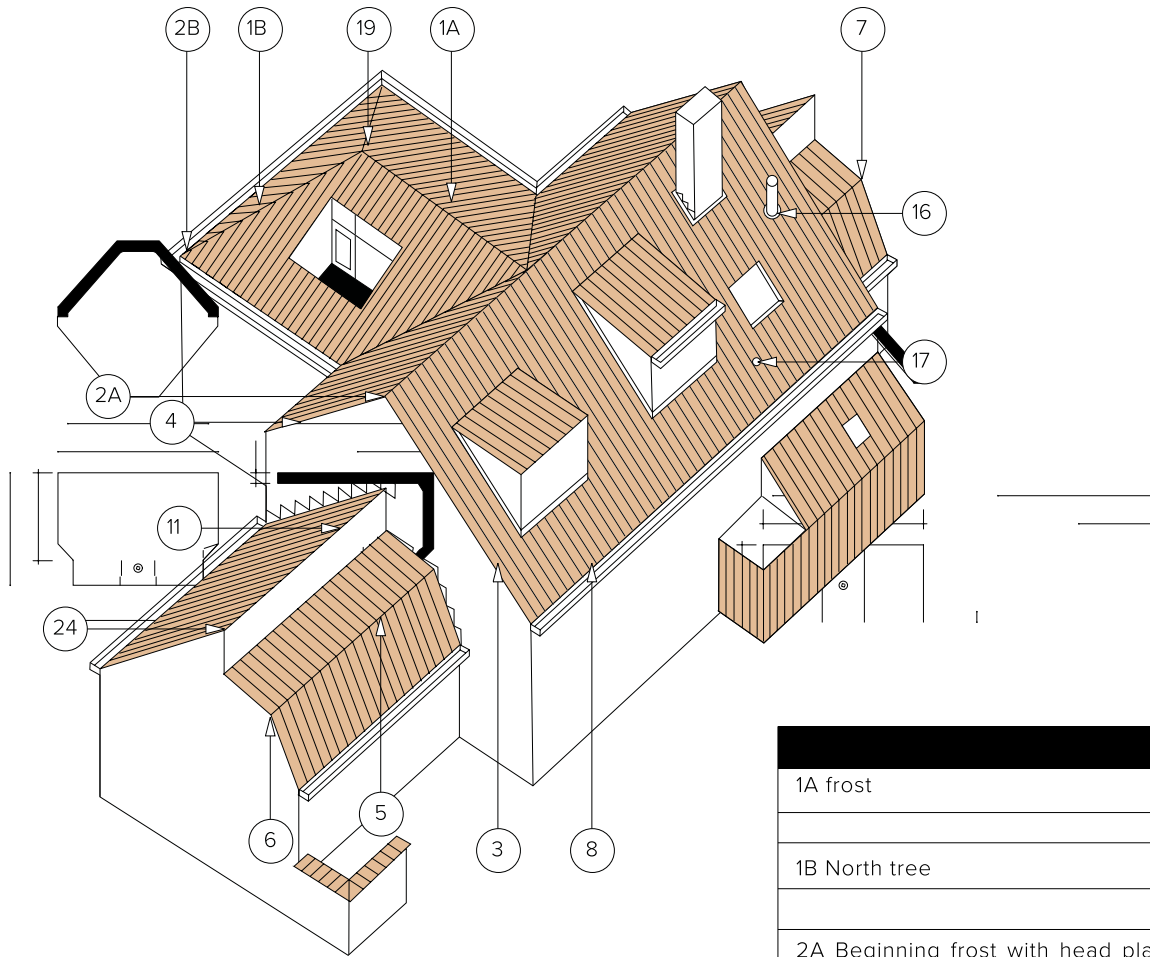

LOHAS

AUSTRALIA

ROOF TILE COLLECTION

MODERN VAUBAN ROOF TILES SPEC GUIDE

LOHASAU.COM

Vauban Multiblend

TECHNICAL INFORMATION

| | |
|-------------------------------------------------------------------------------|--------------------------------------------------------------------------------------------------|
| Definition: | Flat clay roof tile with double side closure, single head closure and adjustable batten distance |
| Min. roof slope with shelter - Fleece of Fleece Plus: - Fleece Premium: | 25° 15°, subject to observance of the instructions in the Façade and underroof films brochure |
| Useful length (bar spacing): | ± 258 - 273 mm |
| Useful width: | ± 168 mm |
| Number of pieces/m ² : | ± 21,8 - 23,1 |
| Unit weight: | ± 2,35 kg |
| Weight per m ² : | ± 51,2 - 54,3 kg |
| Breaking load: | > 900 N |
| Impermeability: | ≤ 0,5 cm ³ /cm ² .d |
| Frost resistance: | Frost resistance [EN 539-2] |
| Placement: | Crosswise |

| | |
|------------------------------------|------|
| 1A frost | 1900 |
| | 2800 |
| 1B North tree | 1900 |
| | 2800 |
| 2A Beginning frost with head plate | 1910 |
| End frost with head plate | 2810 |
| | 1920 |
| 2B Beginning North Tree | 2820 |
| | 1960 |
| 3 Left facade tile | 2860 |
| | 7020 |
| Pan without side closure | 7080 |
| | 8045 |
| 4 Right facade tile | 8070 |
| | 7030 |
| one and a half pan | 7090 |
| 5 Articulated pan | 8080 |
| 6 Left gable hinged tile | 8200 |
| Left half facade kink tile | 7280 |
| 7 Right gable tile | 7220 |
| Right half gable tile | 7290 |
| 8 Gutter ventilation pan | 7230 |
| 11 Universal hook frost | 8690 |
| 16 Cooker pan kit | 2200 |
| Cap for cooker | 8770 |
| 17 Ventilation pan | 8780 |
| 19 prince hat | 8640 |
| | 5870 |
| 24 Head plate for universal hook | 5610 |
| frost | 2240 |