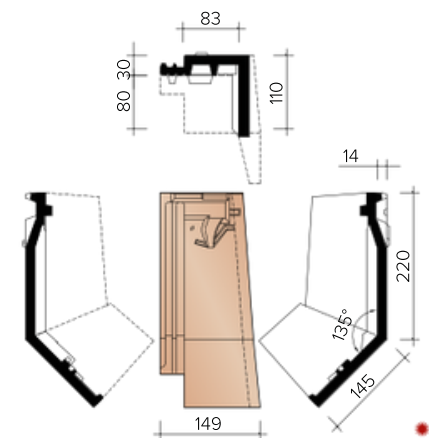

Cross-Section roof at the height of one and half pan without side closure

Length-section roof at the height of knikpan

Length-section roof at universal hook frost

- * For custom-glued pieces, the customer must specify the opening angle. By default, the length of the drawing is provided in the documentation. Other sizes are possible as far as the sum of the two outer dimensions is not greater than the total length of the tile, and the length of the section of the hinged tile that ends up on the facade is not greater than the section on the roof.

MVBD7090
1.9 pieces/Lm
Right facade tile

MVBD7280
Left gable tile

MVBD7290
Right gable tile

M0002240
Head plate for universal hook frost

MVBD7220
Tailor-made left half gable tile

MVBD7230
Tailor-made right half gable

& Can always be used together in crosswise placement

☀ For custom glued pieces, the customer must specify the opening angle. By default, the length of the drawing is provided in the documentation. Other sizes are possible as far as the sum of the two external dimensions is not greater than the total length of the tile, and the length of the section of the hinged tile that is placed on the facade is not greater than the portion on the roof. These pieces are made to measure (= purchase obligation).