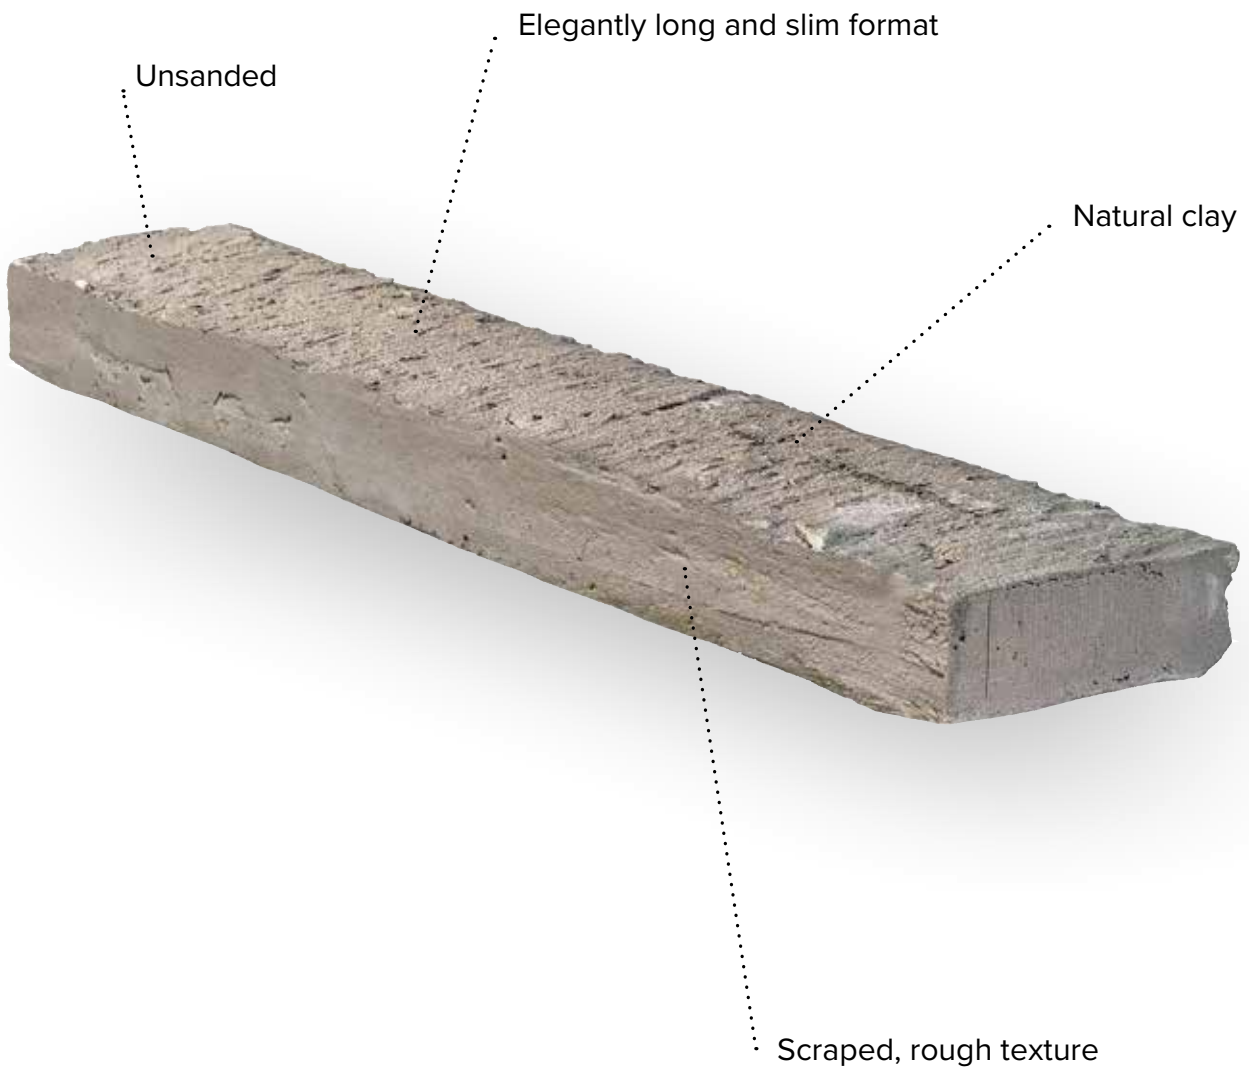

BRICK COLLECTION

LONG BRICK

LOHAS
Australia

Wasserstrich Special:

—

With Wasserstrich Special, your facade radiates raw elegance. Because the long, slender stones have a rough edge.

The weathered, slightly planed look is the result of a clever mix of natural clay and water during a unique production process. The clay is pressed in a mold, rolled and then stripped according to the Wasserstrich method.

All kinds of color shades are given free rein on the matte, sand-free stone.

Versatile application

You process the bricks as you wish, both for new construction and renovation projects. Consider, for example, thin masonry or gluing with the long, slender bricks to emphasize the linear character of the facade. In this way, the robust look and trendy appearance of Wasserstrich Special come into their own.

Wasserstrich Special Ecrú
Format ± 510x100x40 mm

Wasserstrich Special Grey
Format ± 510x100x40 mm

Wasserstrich Special Sablé
Format ± 510x100x40 mm

Wasserstrich Special Quartz Grey
Format ± 510x100x40 mm

Wasserstrich Special Orient Red
Format ± 495x100x38 mm

Wasserstrich Special Red
Format ± 495x100x38 mm

Wasserstrich Special E1
Format ± 495x100x38 mm

Wasserstrich Special Black
Format ± 495x100x38 mm

Wasserstrich Special E2
Format ± 495x100x38 mm