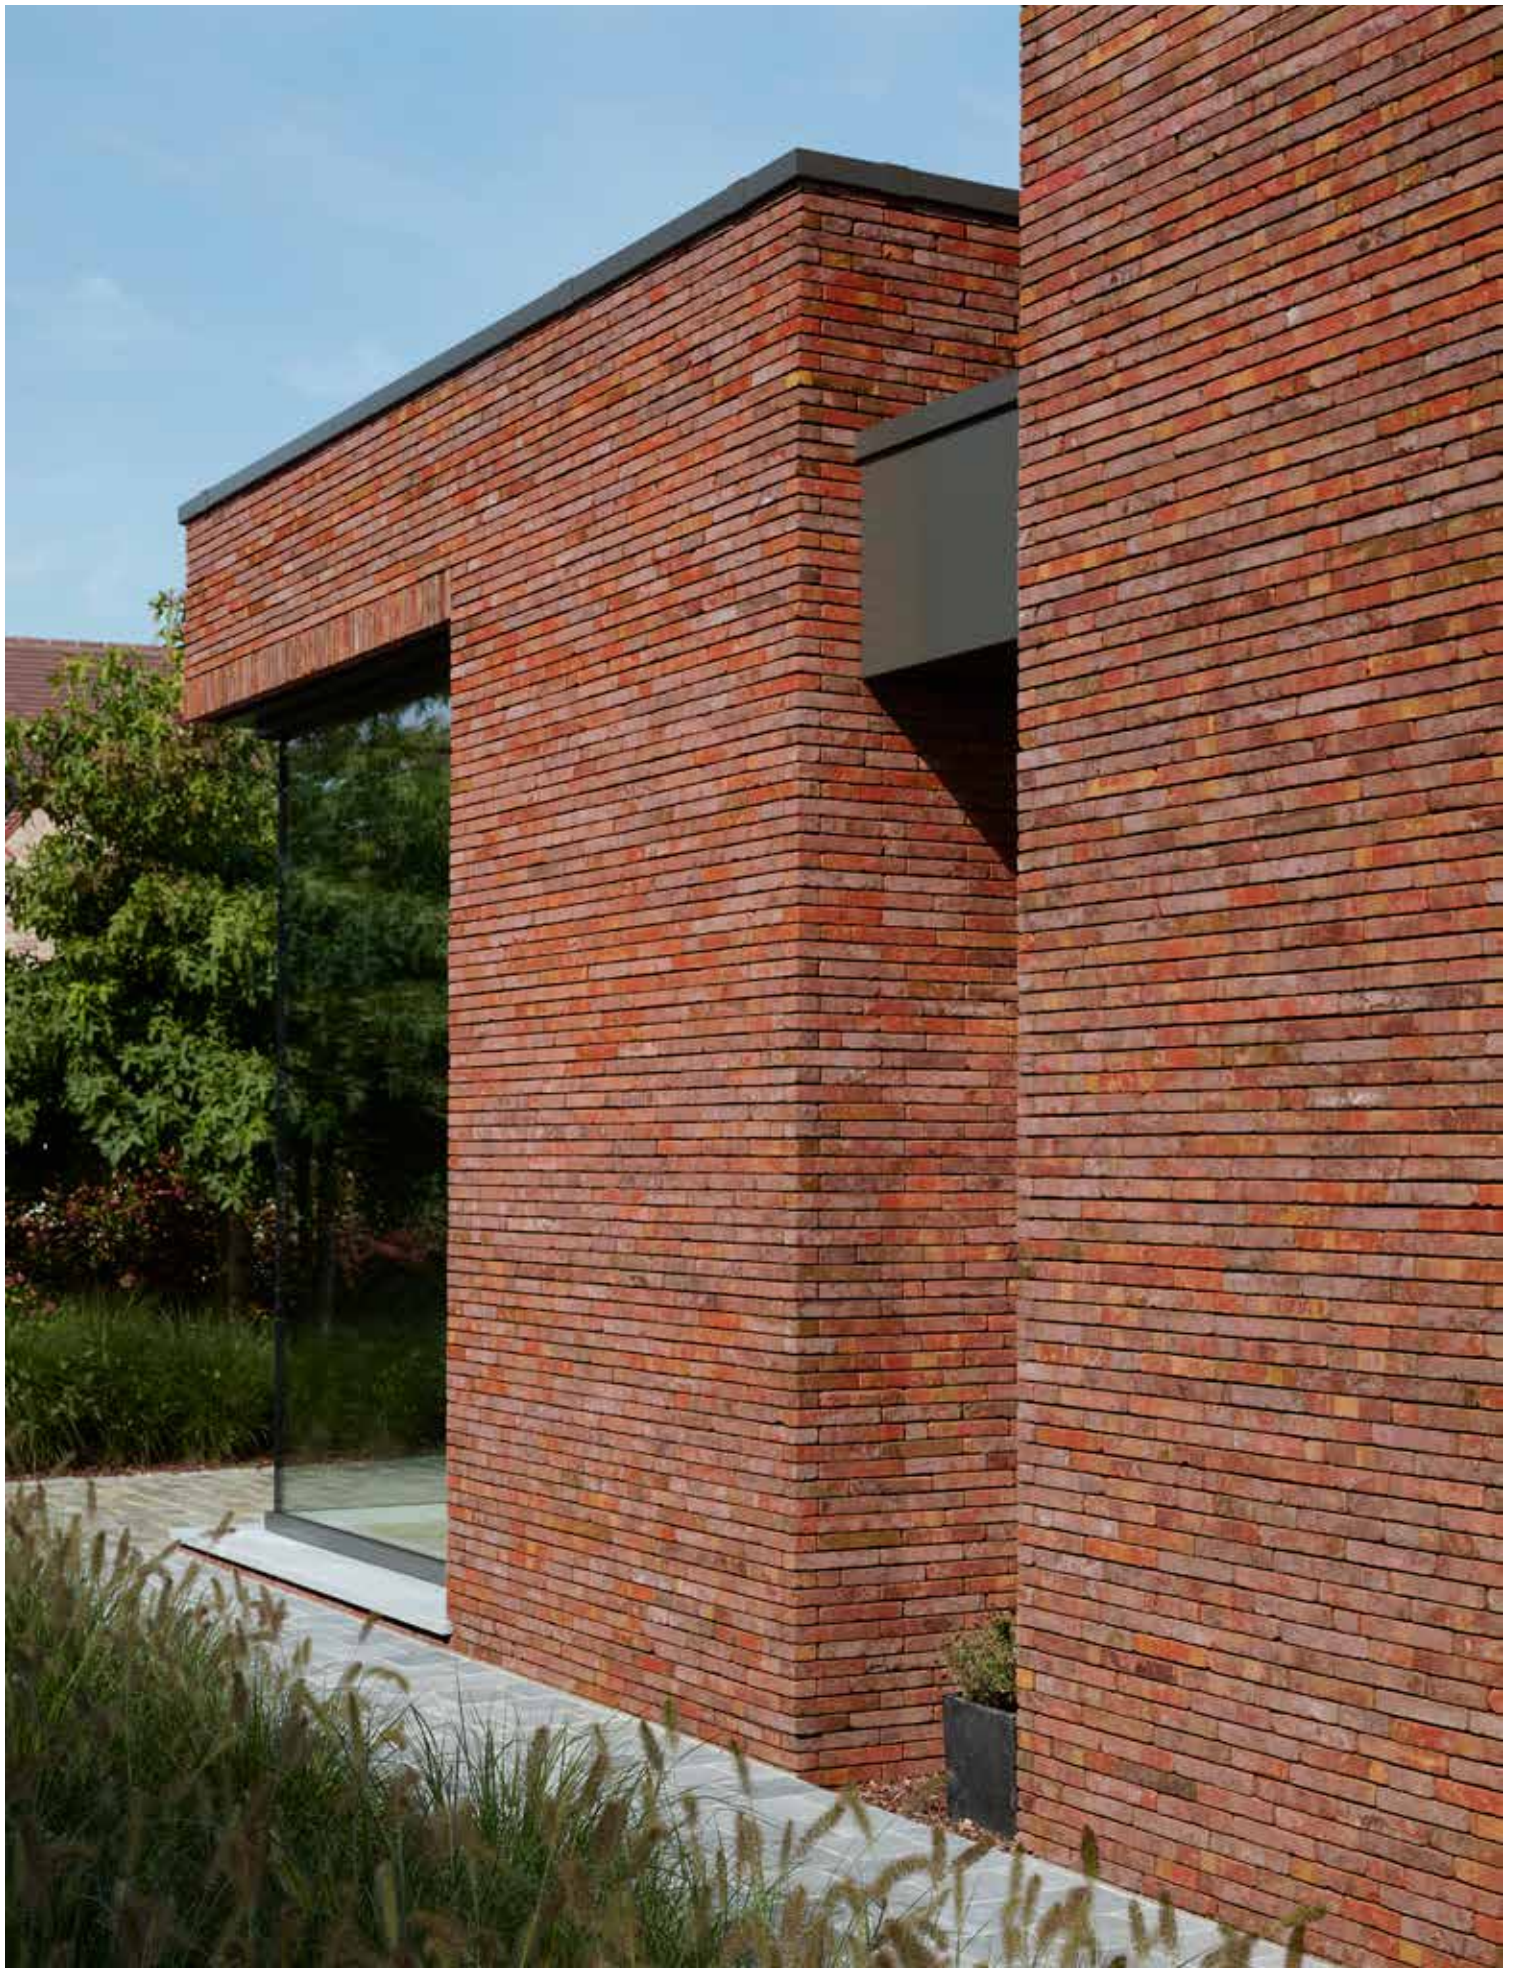

Facade: Aula Red